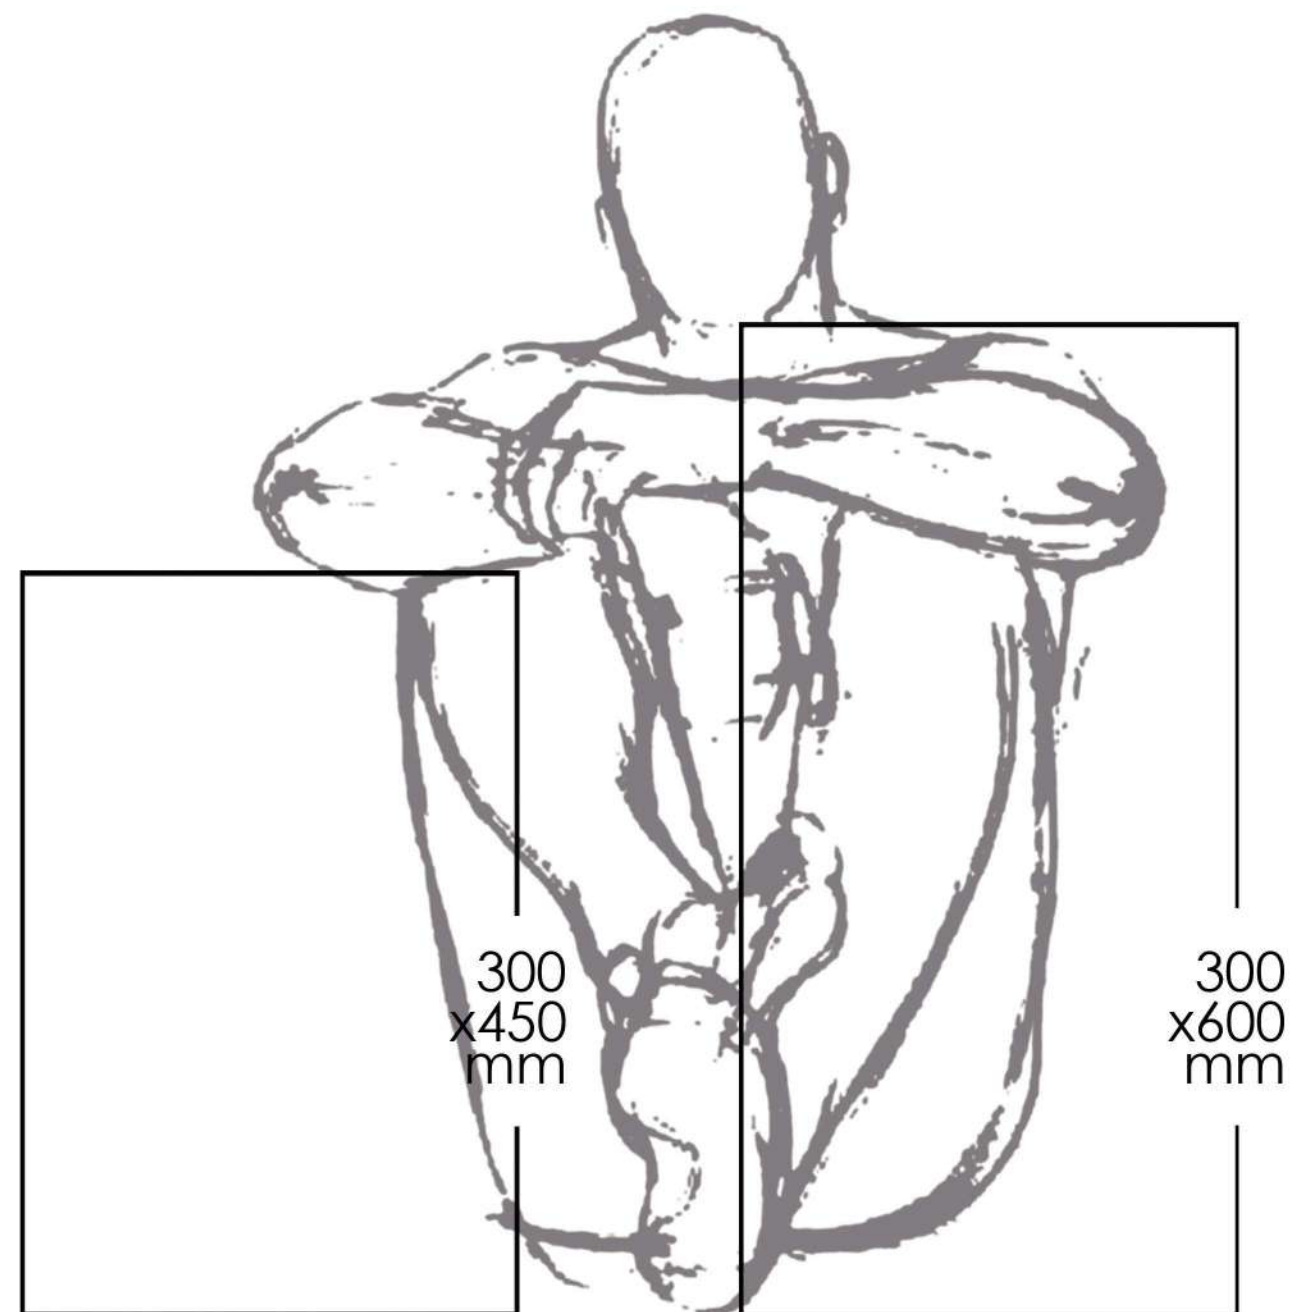

200x200 mm

Get a size

THAT SUITS YOUR SPACE

GGCL Leads you to exclusive timeless and premium ceramic wall tiles that are details with excellence. Each tile is made using state of the art technology making them tough, Long-lasting & easy to maintain.