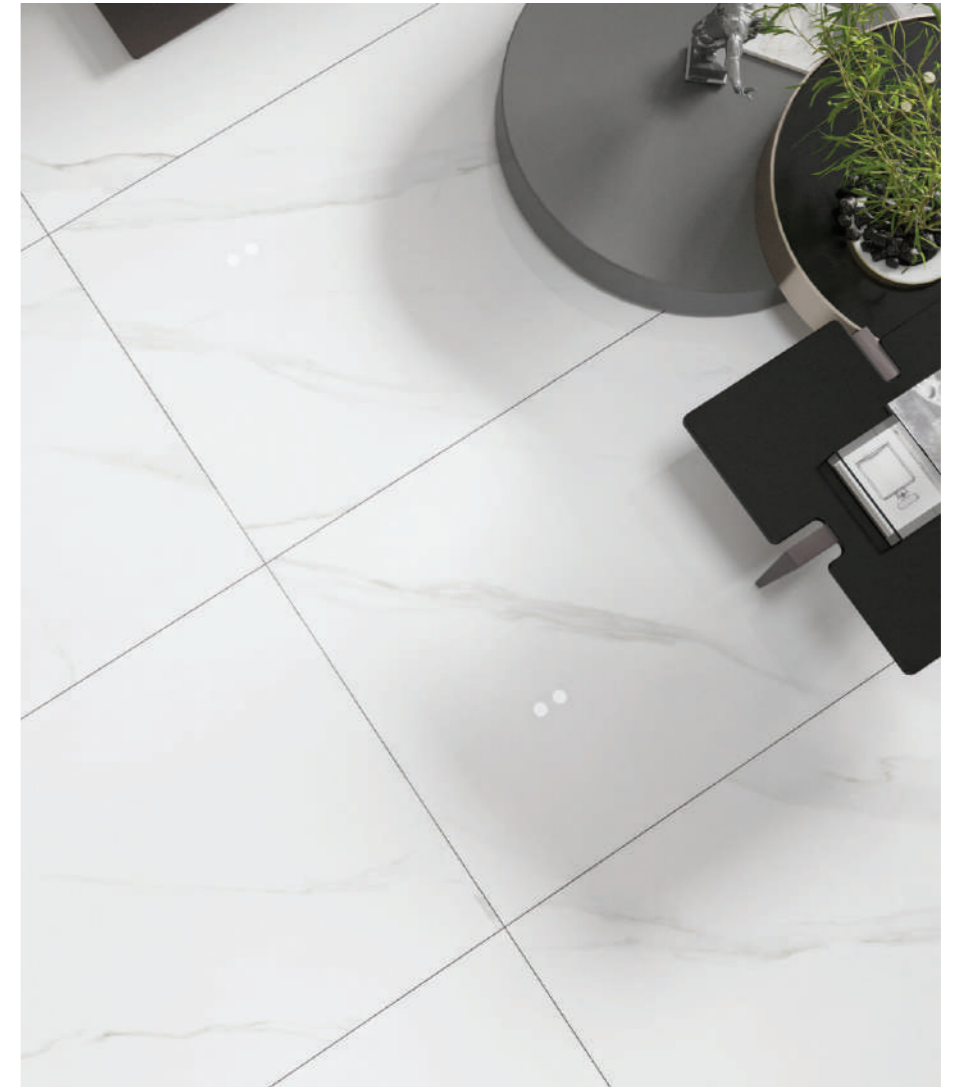

32 x 32 in / 80 x 80 cm | Statuarietto | Polished/Matt Rectified Tile | Random - 12

24 x 48 in / 60 x 120 cm | Statuarietto | polished/Matt Rectified Tile

Stone Inspiration

Glazed Porcelain Tiles

Arabescato White
Unleash Your **I**nner **D**esigner.