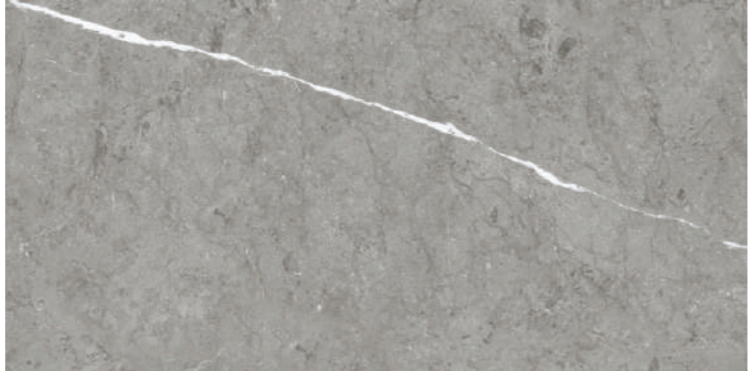

24 x 48 in / 60 x 120 cm
Rectified
Polished / Matt