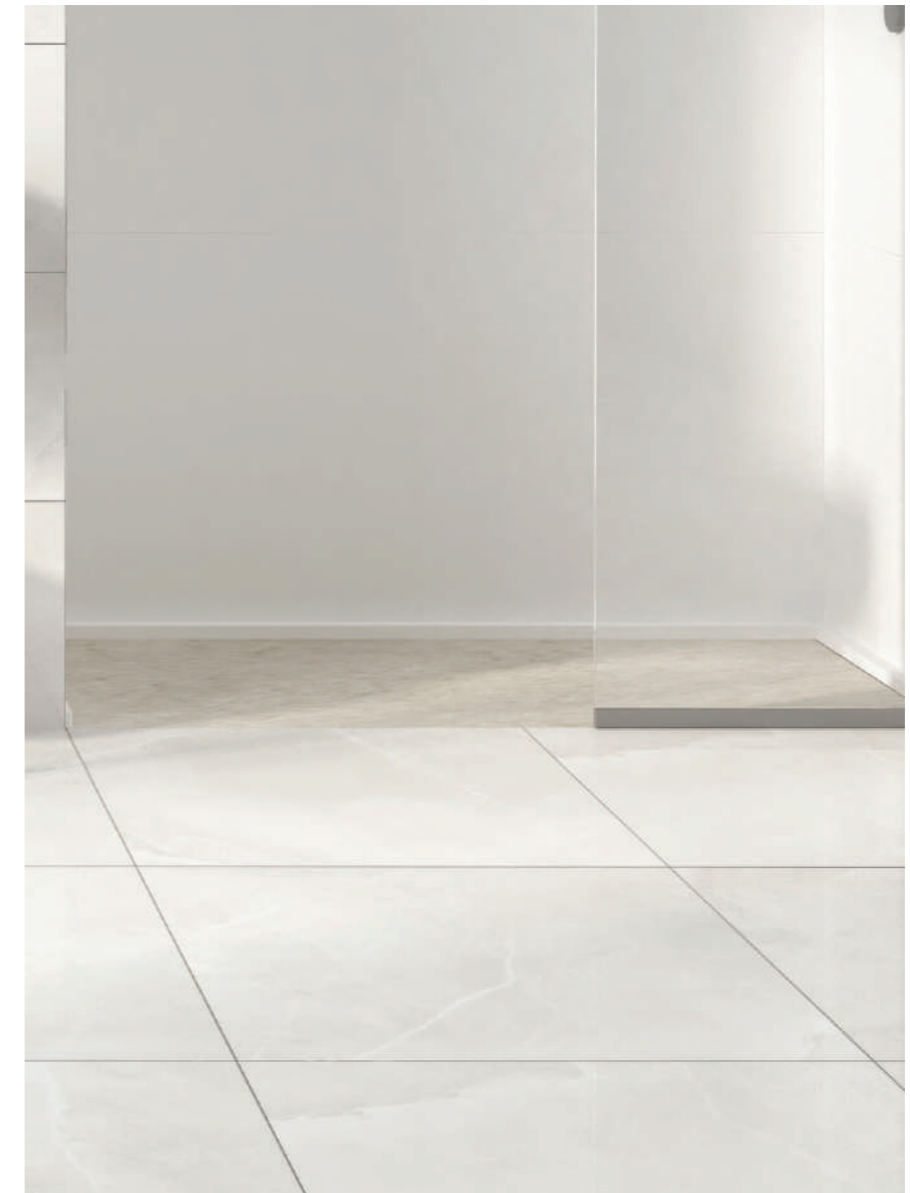

6 in / 15 cm
Hexagon Mosaic
Polished / Matt

32 x 32 in / 80 x 80 cm | Onyx Nuvolato | Polished/Matt Rectified Tile | Random - 12

12 x 24 in / 30 x 60 cm | Onyx Nuvolato | Polished/Matt Rectified Tile

Stone Inspiration