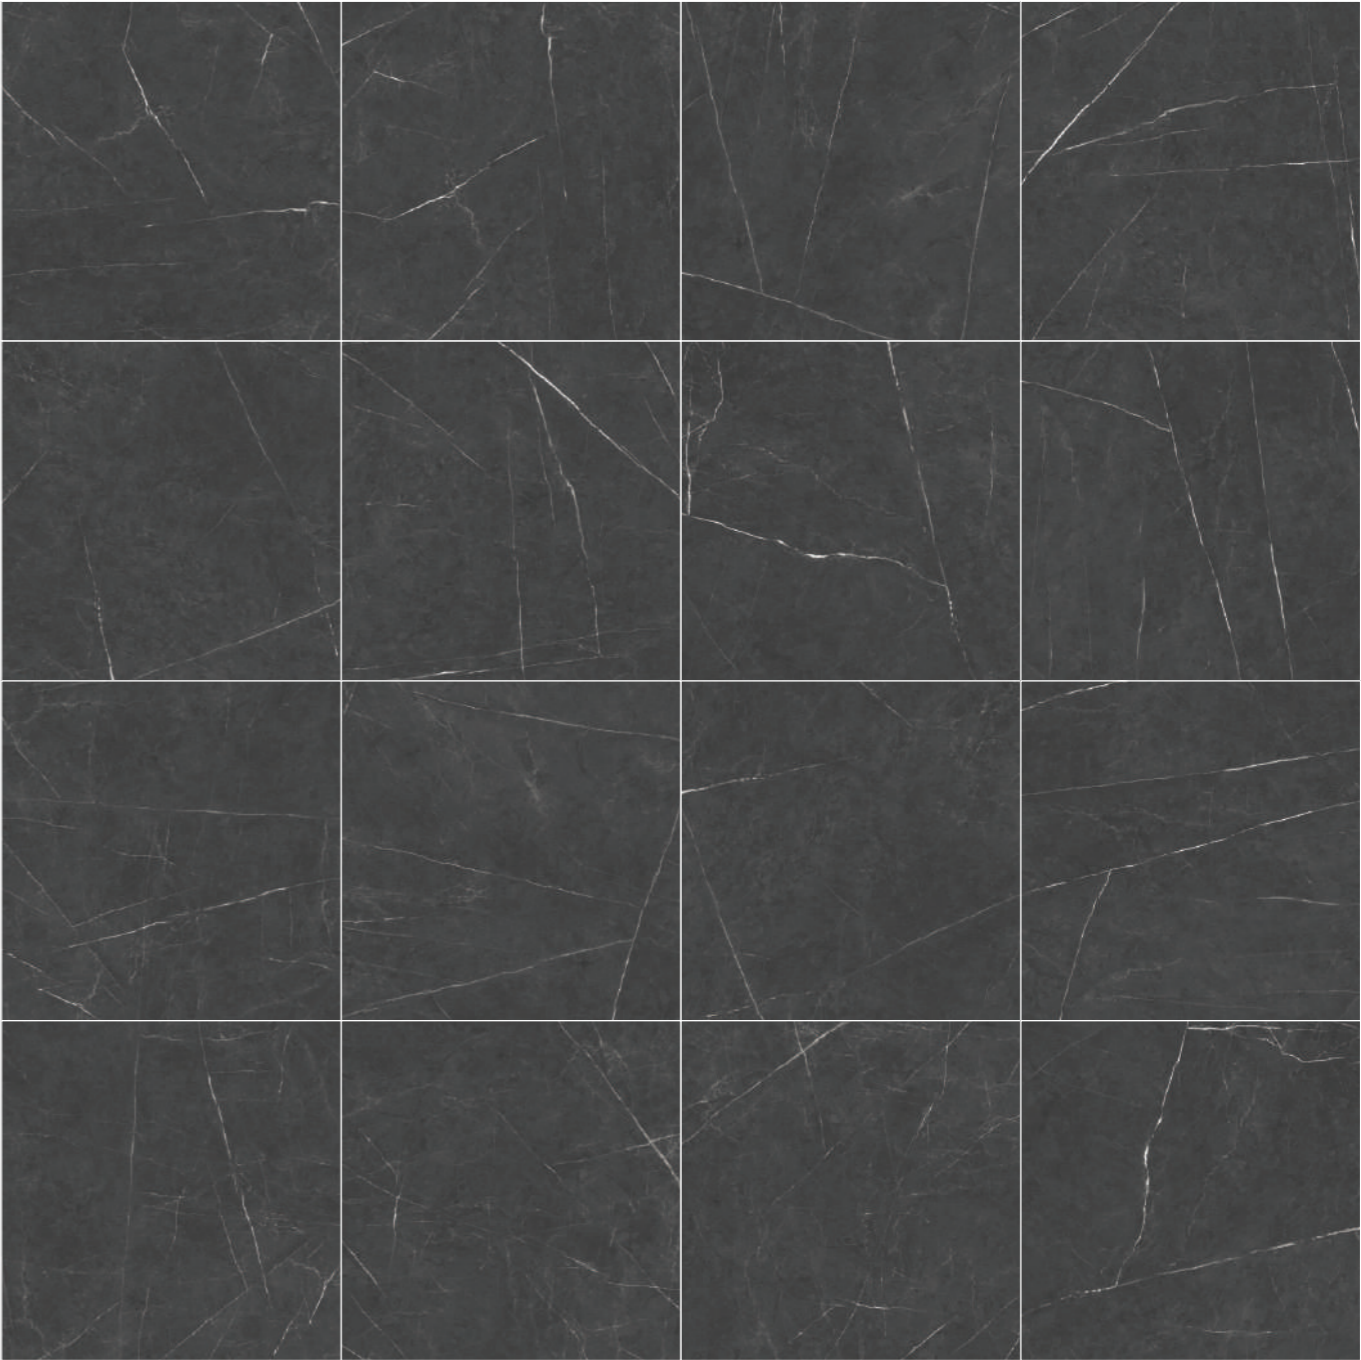

12 x 24 in / 30 x 60 cm
Rectified
High Glossy

Trim

3 x 12 in / 7.1 x 30 cm
Bullnose
High Glossy

Mosaics

2 in / 5 cm
Hexagon Mosaic
High Glossy

2 x 2 in / 5 x 5 cm
Mosaic
High Glossy

6 in / 15 cm
Hexagon Mosaic
High Glossy