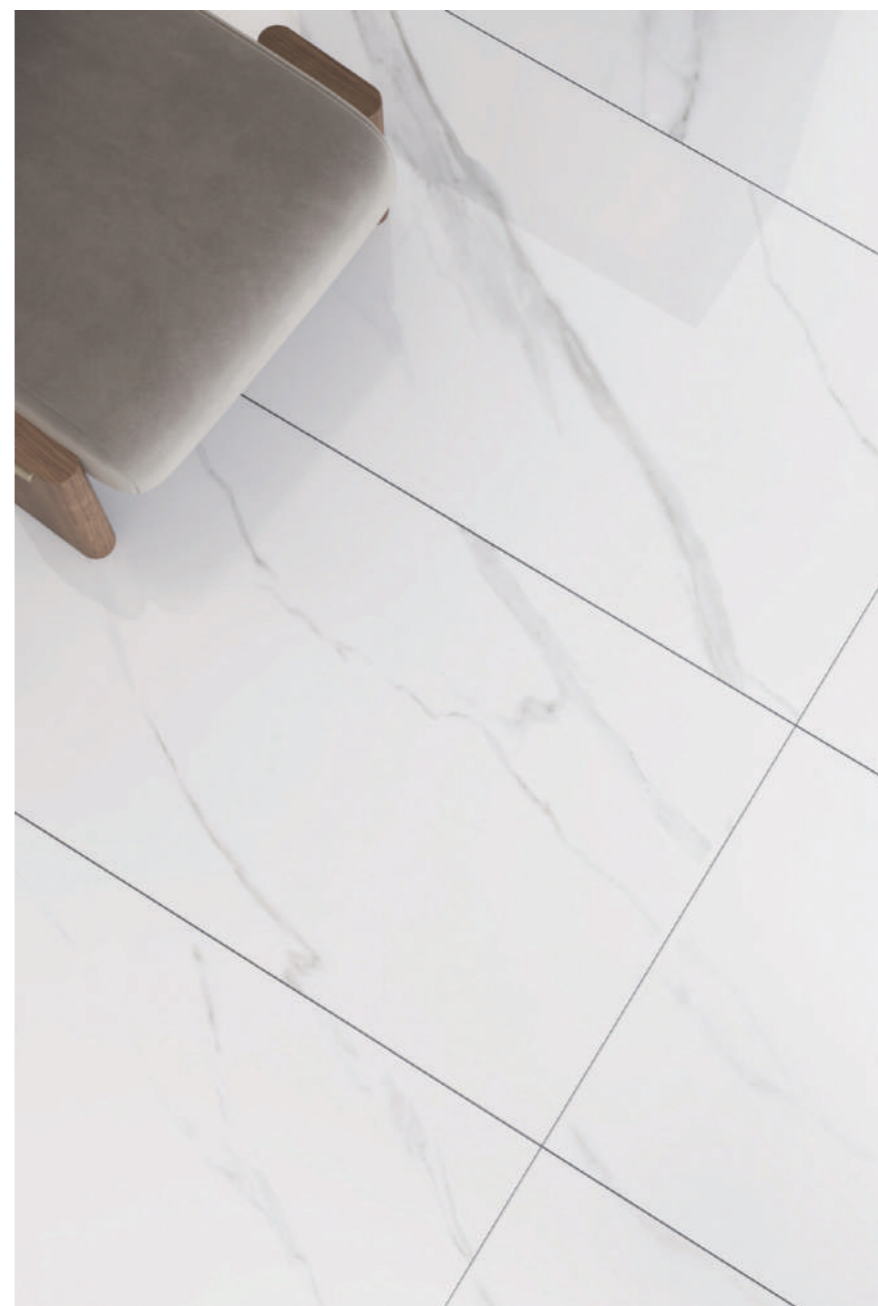

24 x 48 in / 60 x 120 cm | Statuario Nuvolato | Polished/Matt Rectified Tile

Stone Inspiration

Glazed Porcelain Tiles

Statuarietto

Designing **D**reams,
One **T**ile at a **T**ime.

24 x 48 in / 60 x 120 cm | Statuarietto | Polished/Matt Rectified Tile