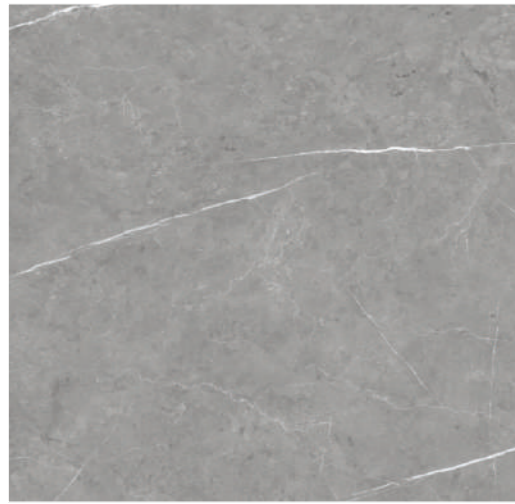

Glazed Porcelain Tiles

Pietra Grey

Crafted **T**iles, **T**imeless **B**eauty.

24 x 48 in / 60 x 120 cm | Pietra Grey | Polished/Matt Rectified Tile

Stone Inspiration

Glazed Porcelain Tiles

PIETRA GREY

32 x 32 in / 80 x 80 cm
Rectified
Polished / Matt