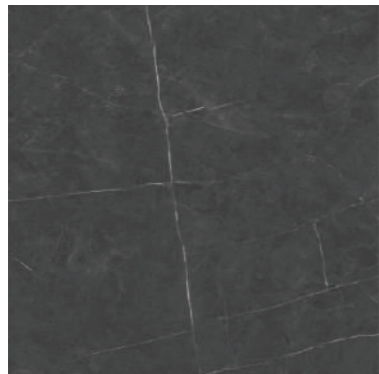

Stone Inspiration

Glazed Porcelain Tiles

PIETRA BLACK

32 x 32 in / 80 x 80 cm
Rectified
High Glossy

24 x 48 in / 60 x 120 cm
Rectified
High Glossy

24 x 24 in / 60 x 60 cm
Rectified
High Glossy

4 x 12 in / 9.8 x 30 cm
Rectified
High Glossy