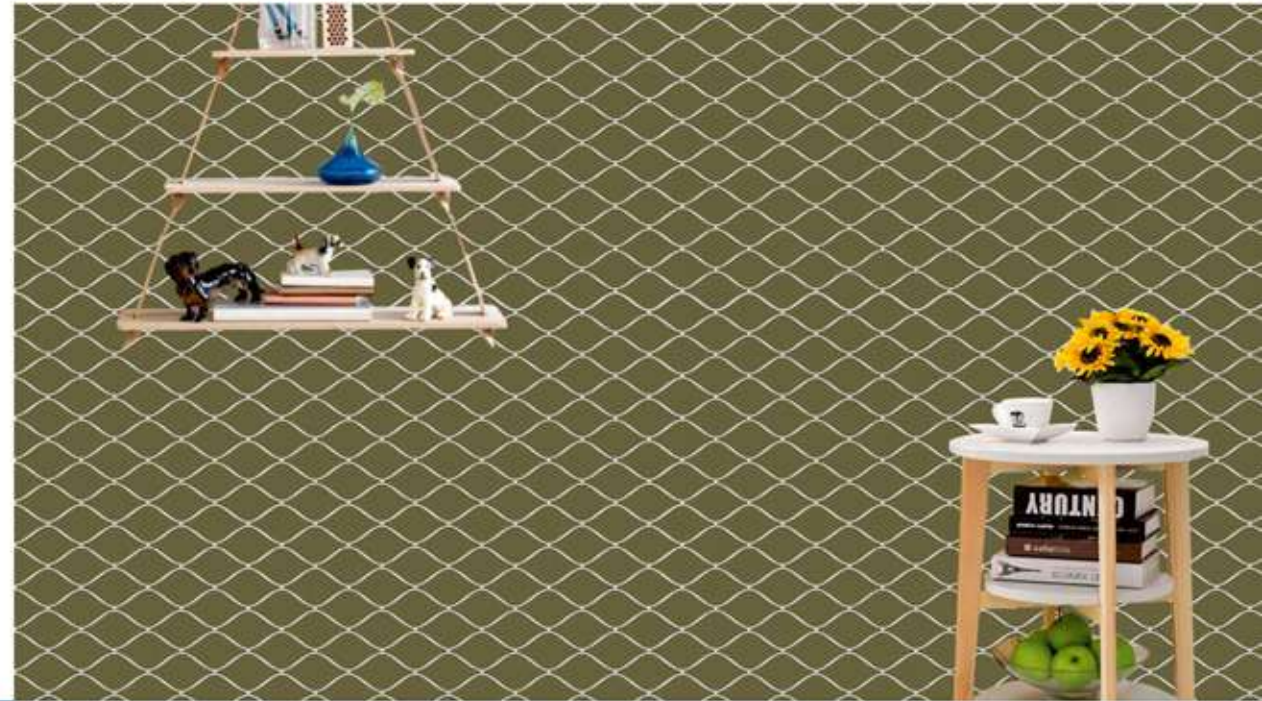

TREE LEAF Collection

CHIPS SIZE.
48X86MM

SHEET SIZE.
270X275MM

SURFACE.
GLOSSY

SURFACE.
GLOSSY

GruppoNueva™

G3609