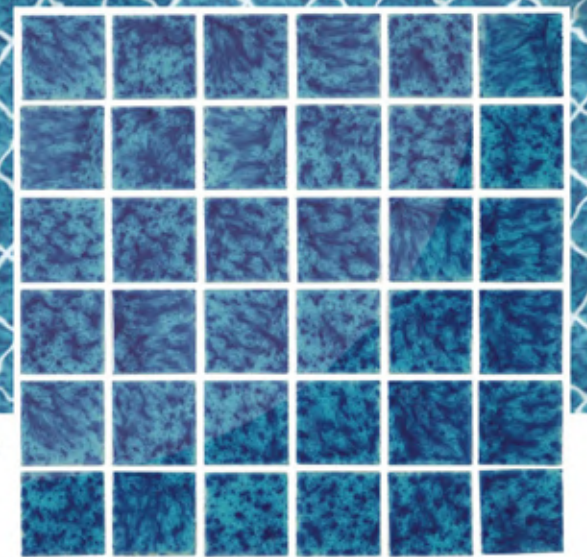

THE MAGNIFICENT STYLE

CLD0207