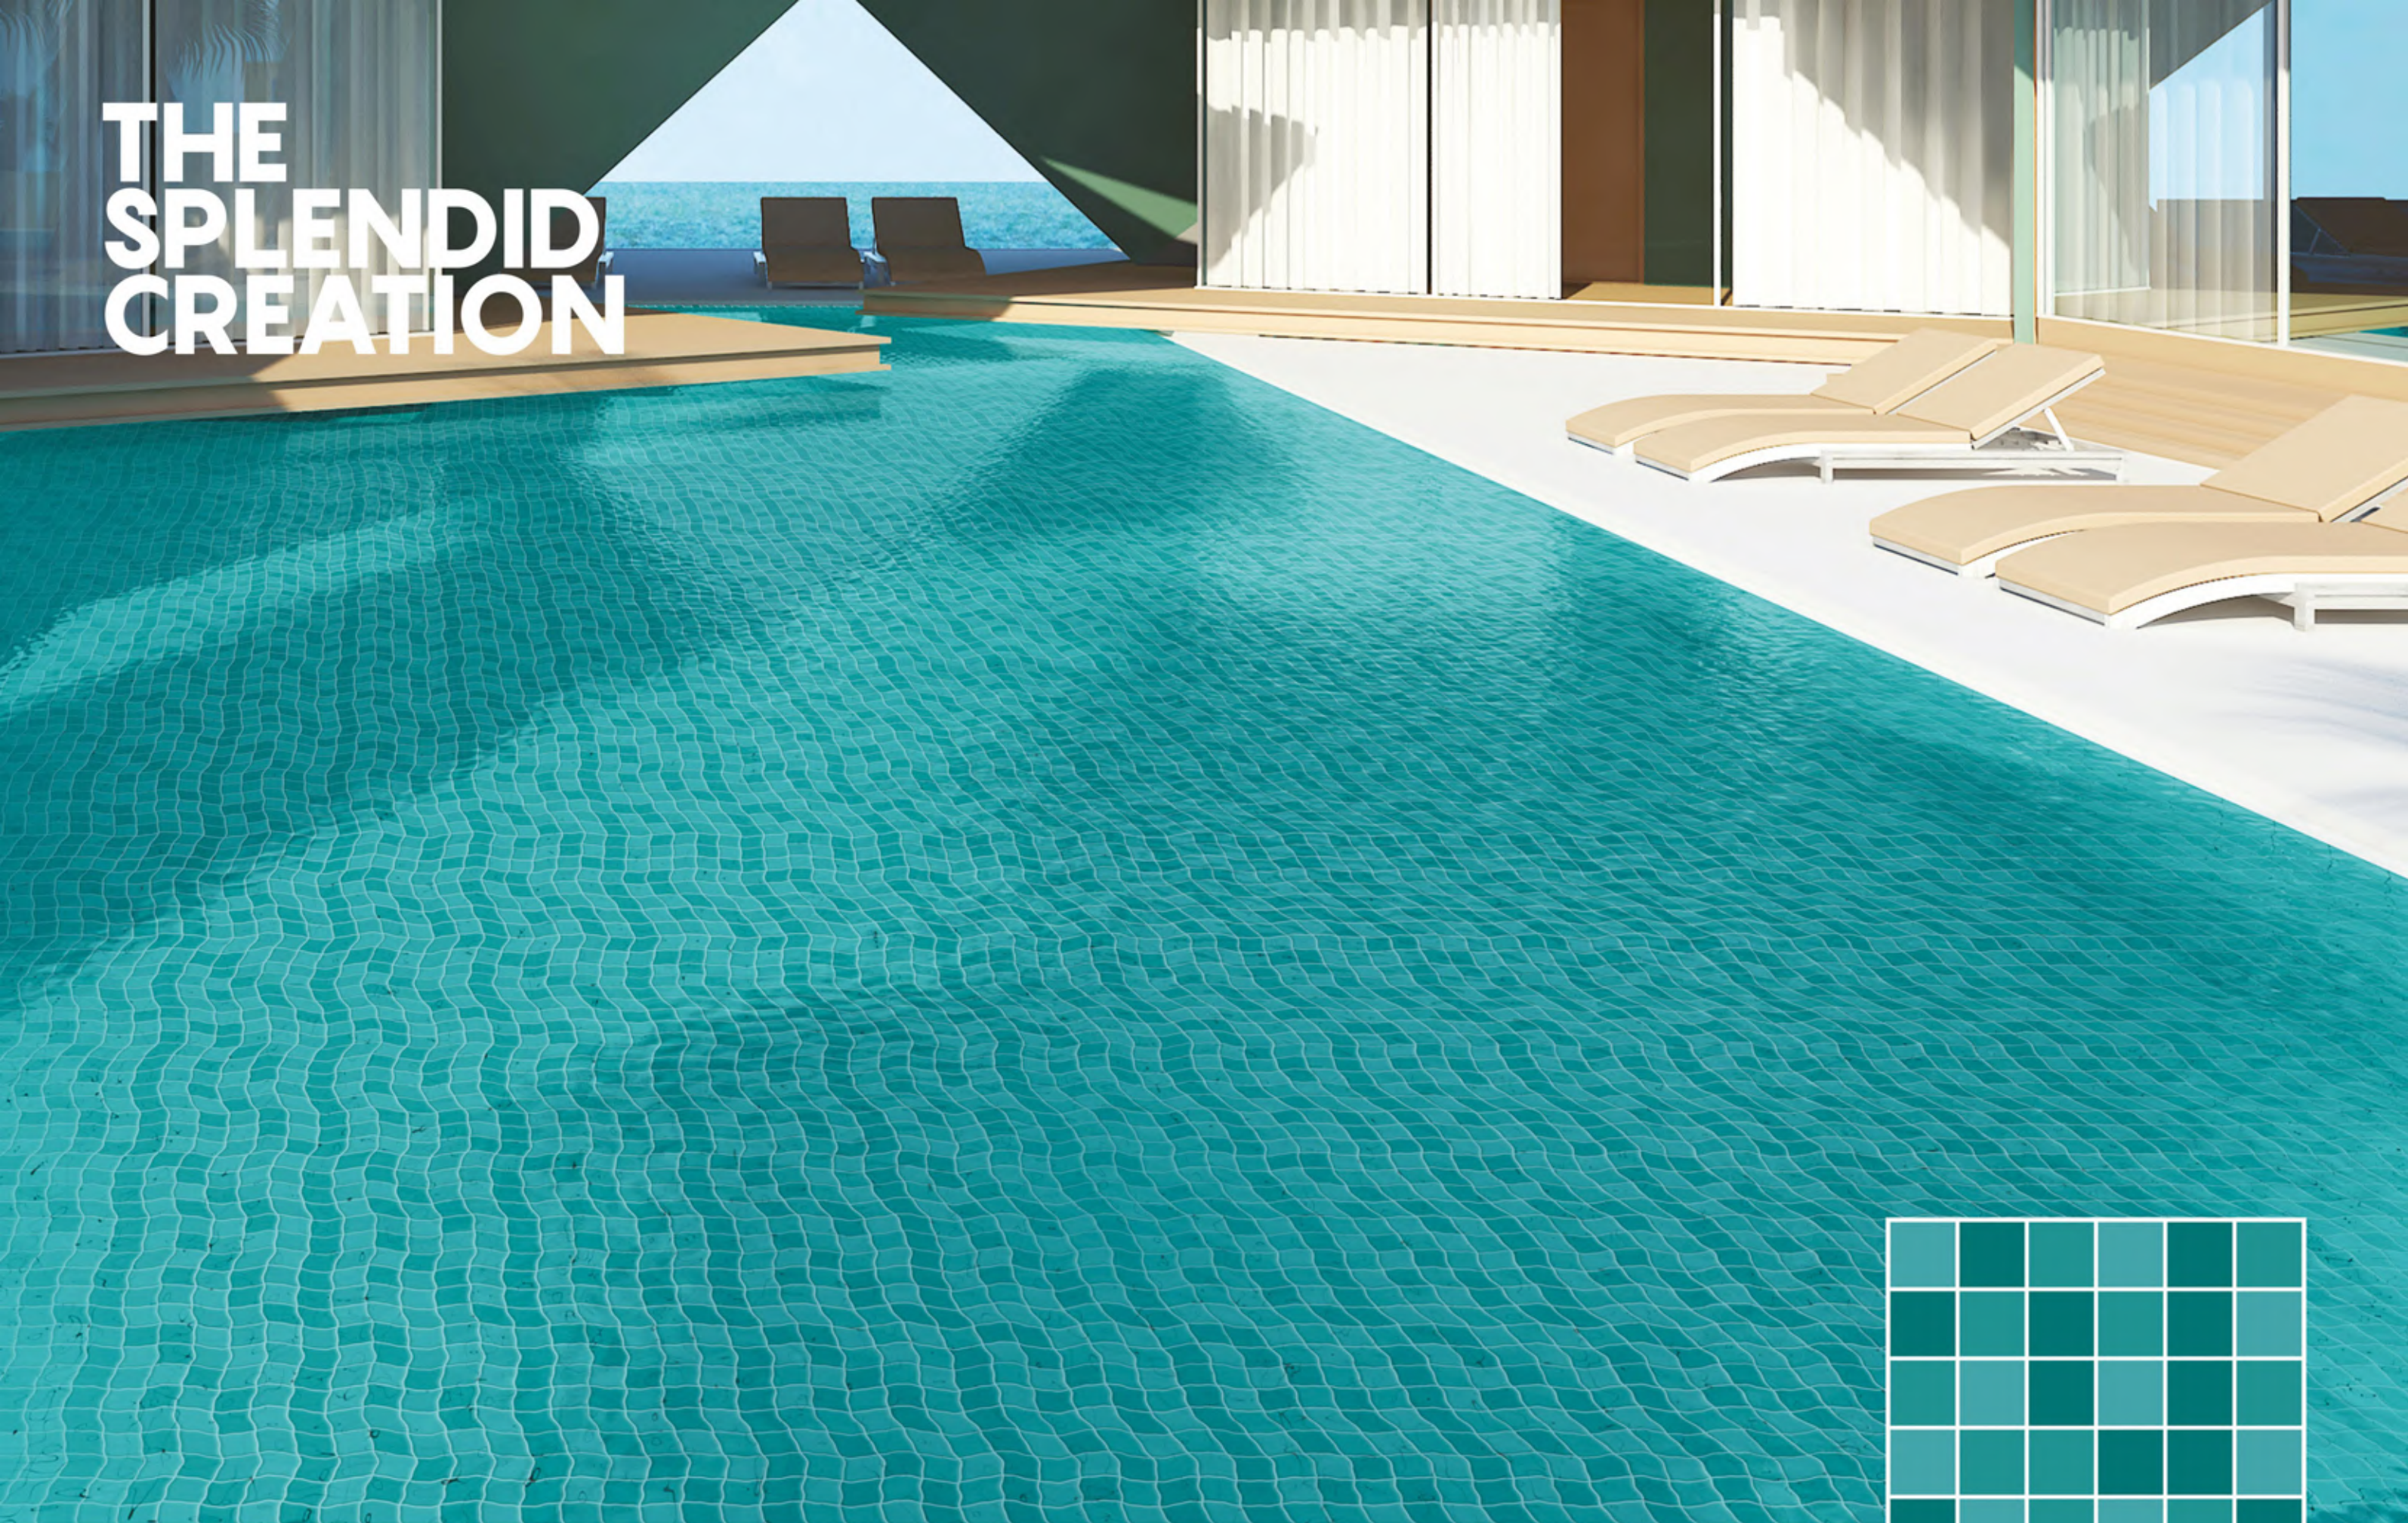

G/M 0214

Ideal for
various styles and sizes,
these surfaces are
perfect for any kind
and any size of
swimming pool.

GLOSSY/MATT

48X48MM

leminasurfaces.com

COLOR 

THE SPLENDID CREATION

G/MX02131415

G/M 0216

Ideal for
various styles and sizes,
these surfaces are
perfect for any kind
and any size of
swimming pool.

GLOSSY/MATT 48X48MM

leminasurfaces.com

COLOR 

GruppoNueva™

THE CAPTIVATE SHADE

G/M0216