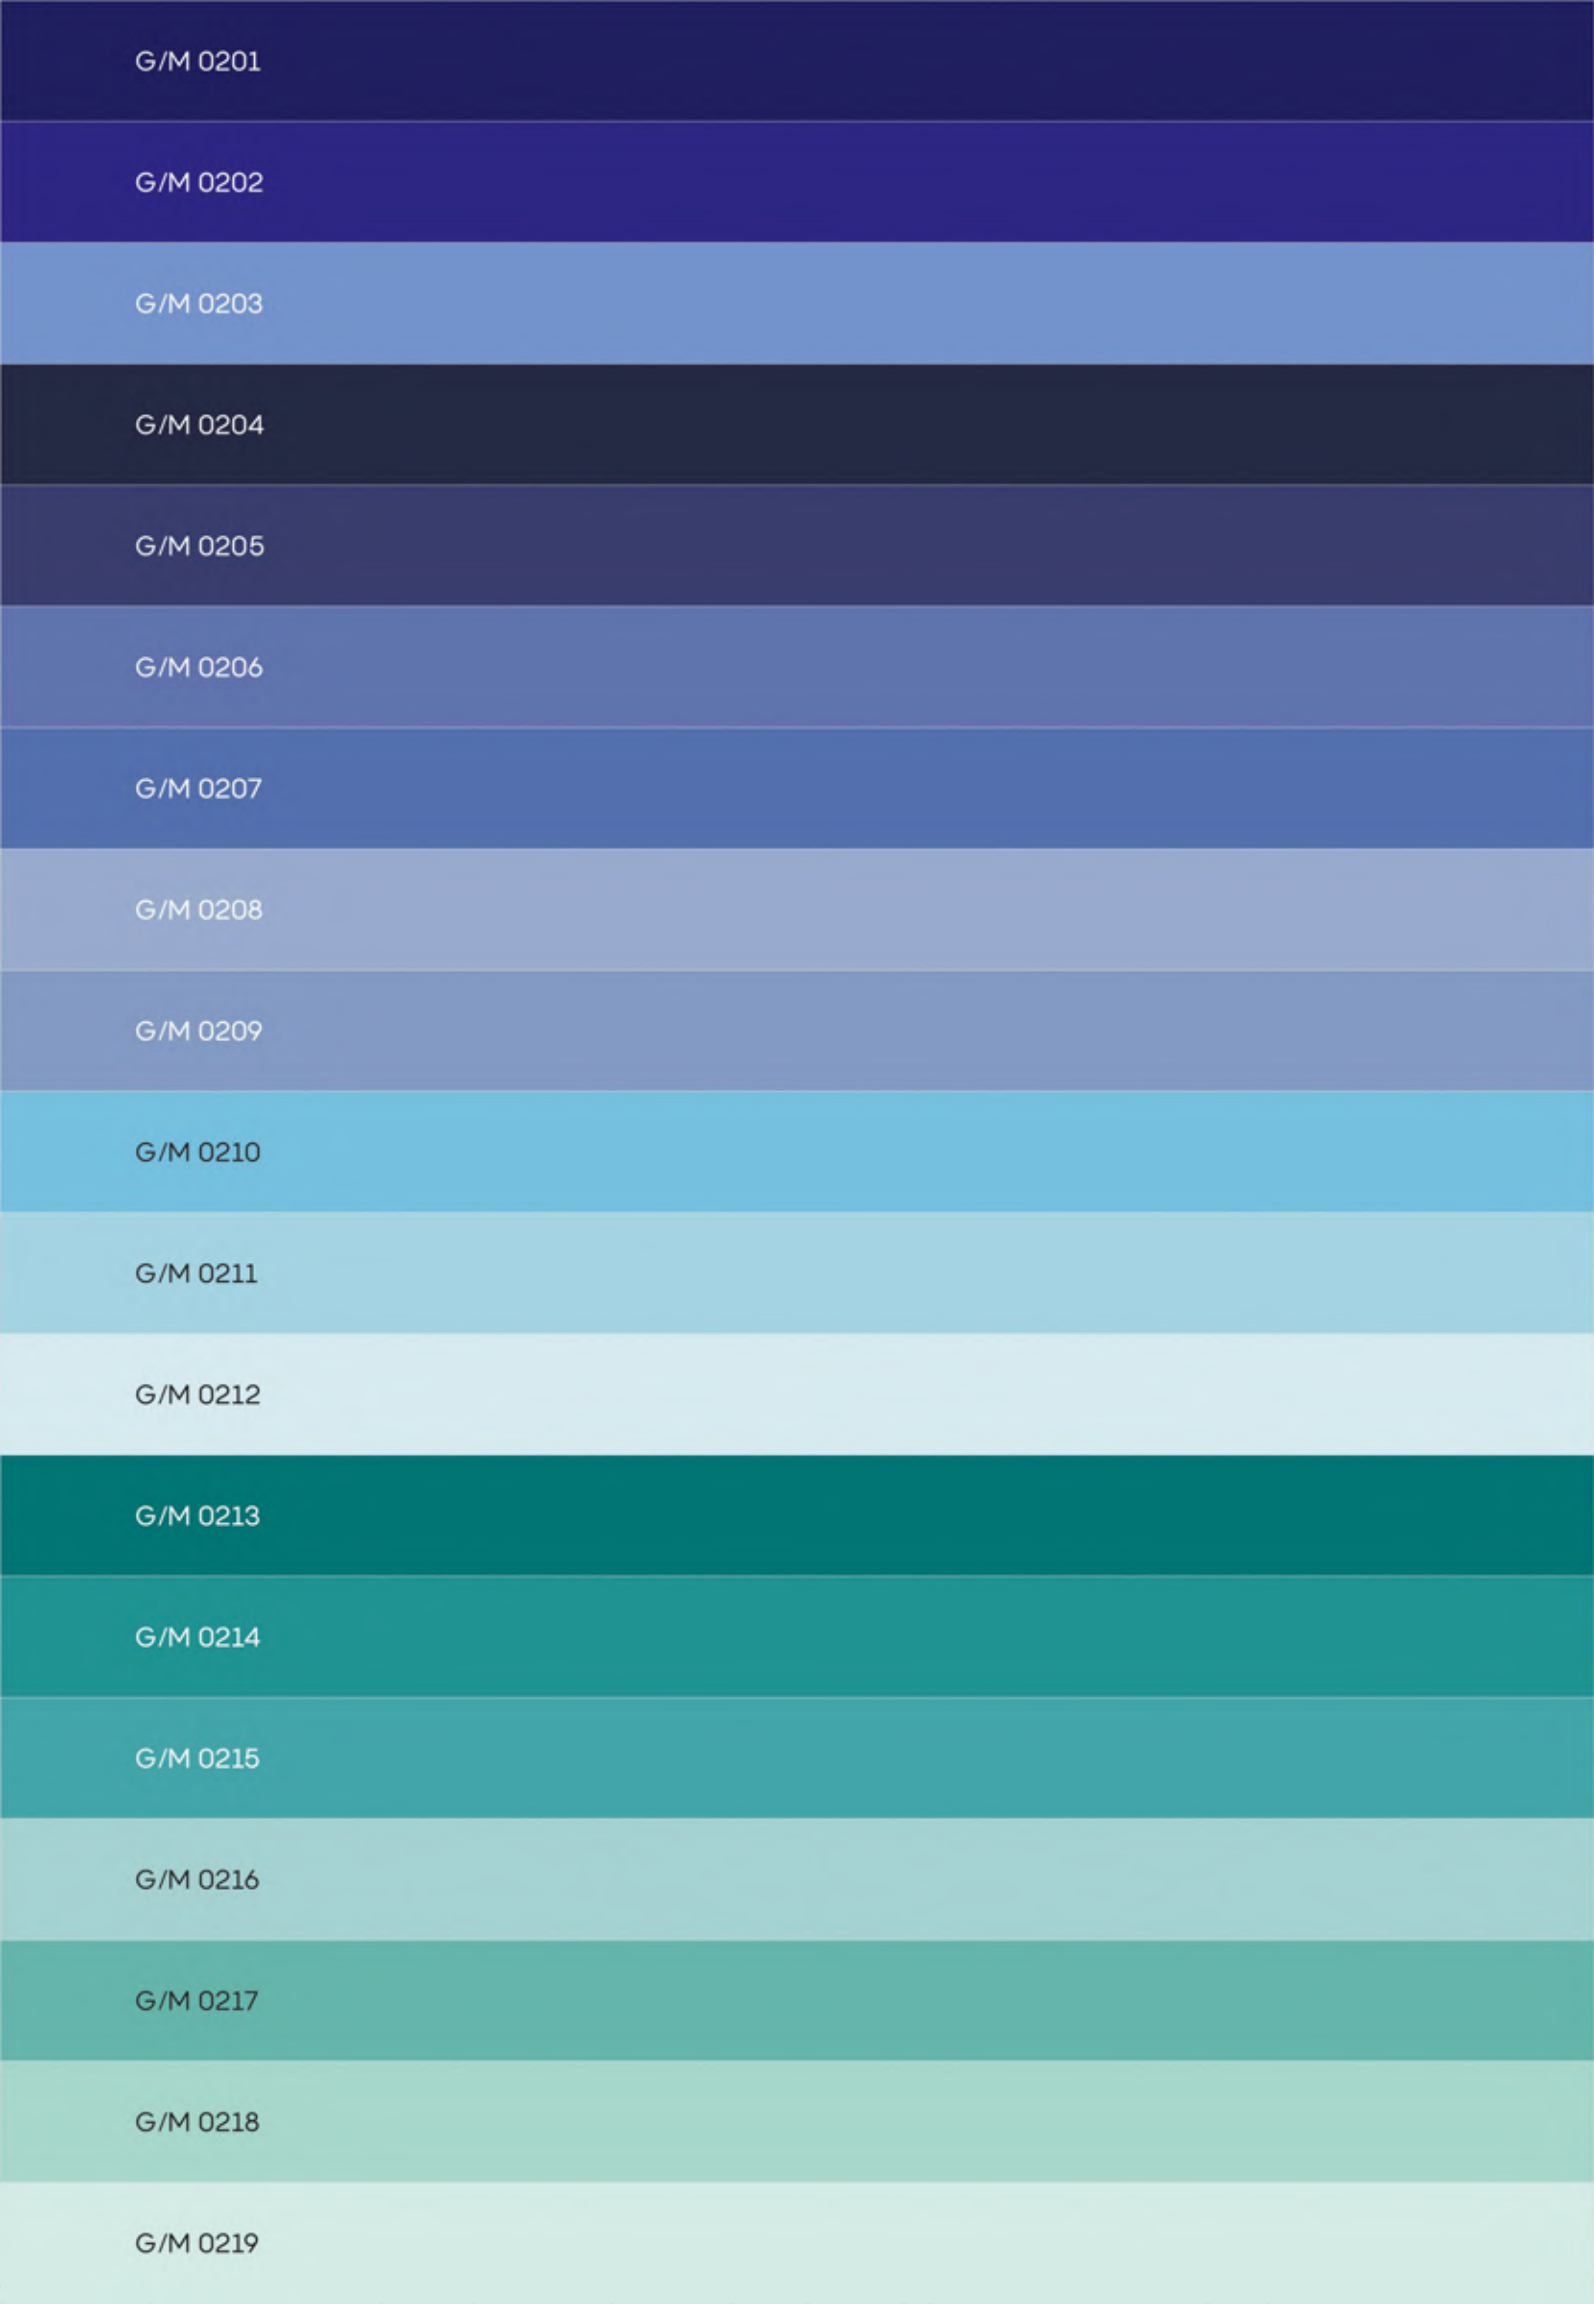

Versatile Sizes

The most unique proposition of the collection is the versatile array of sizes. These multiple sizes are crafted for a variety of swimming spaces of different lengths and sizes.