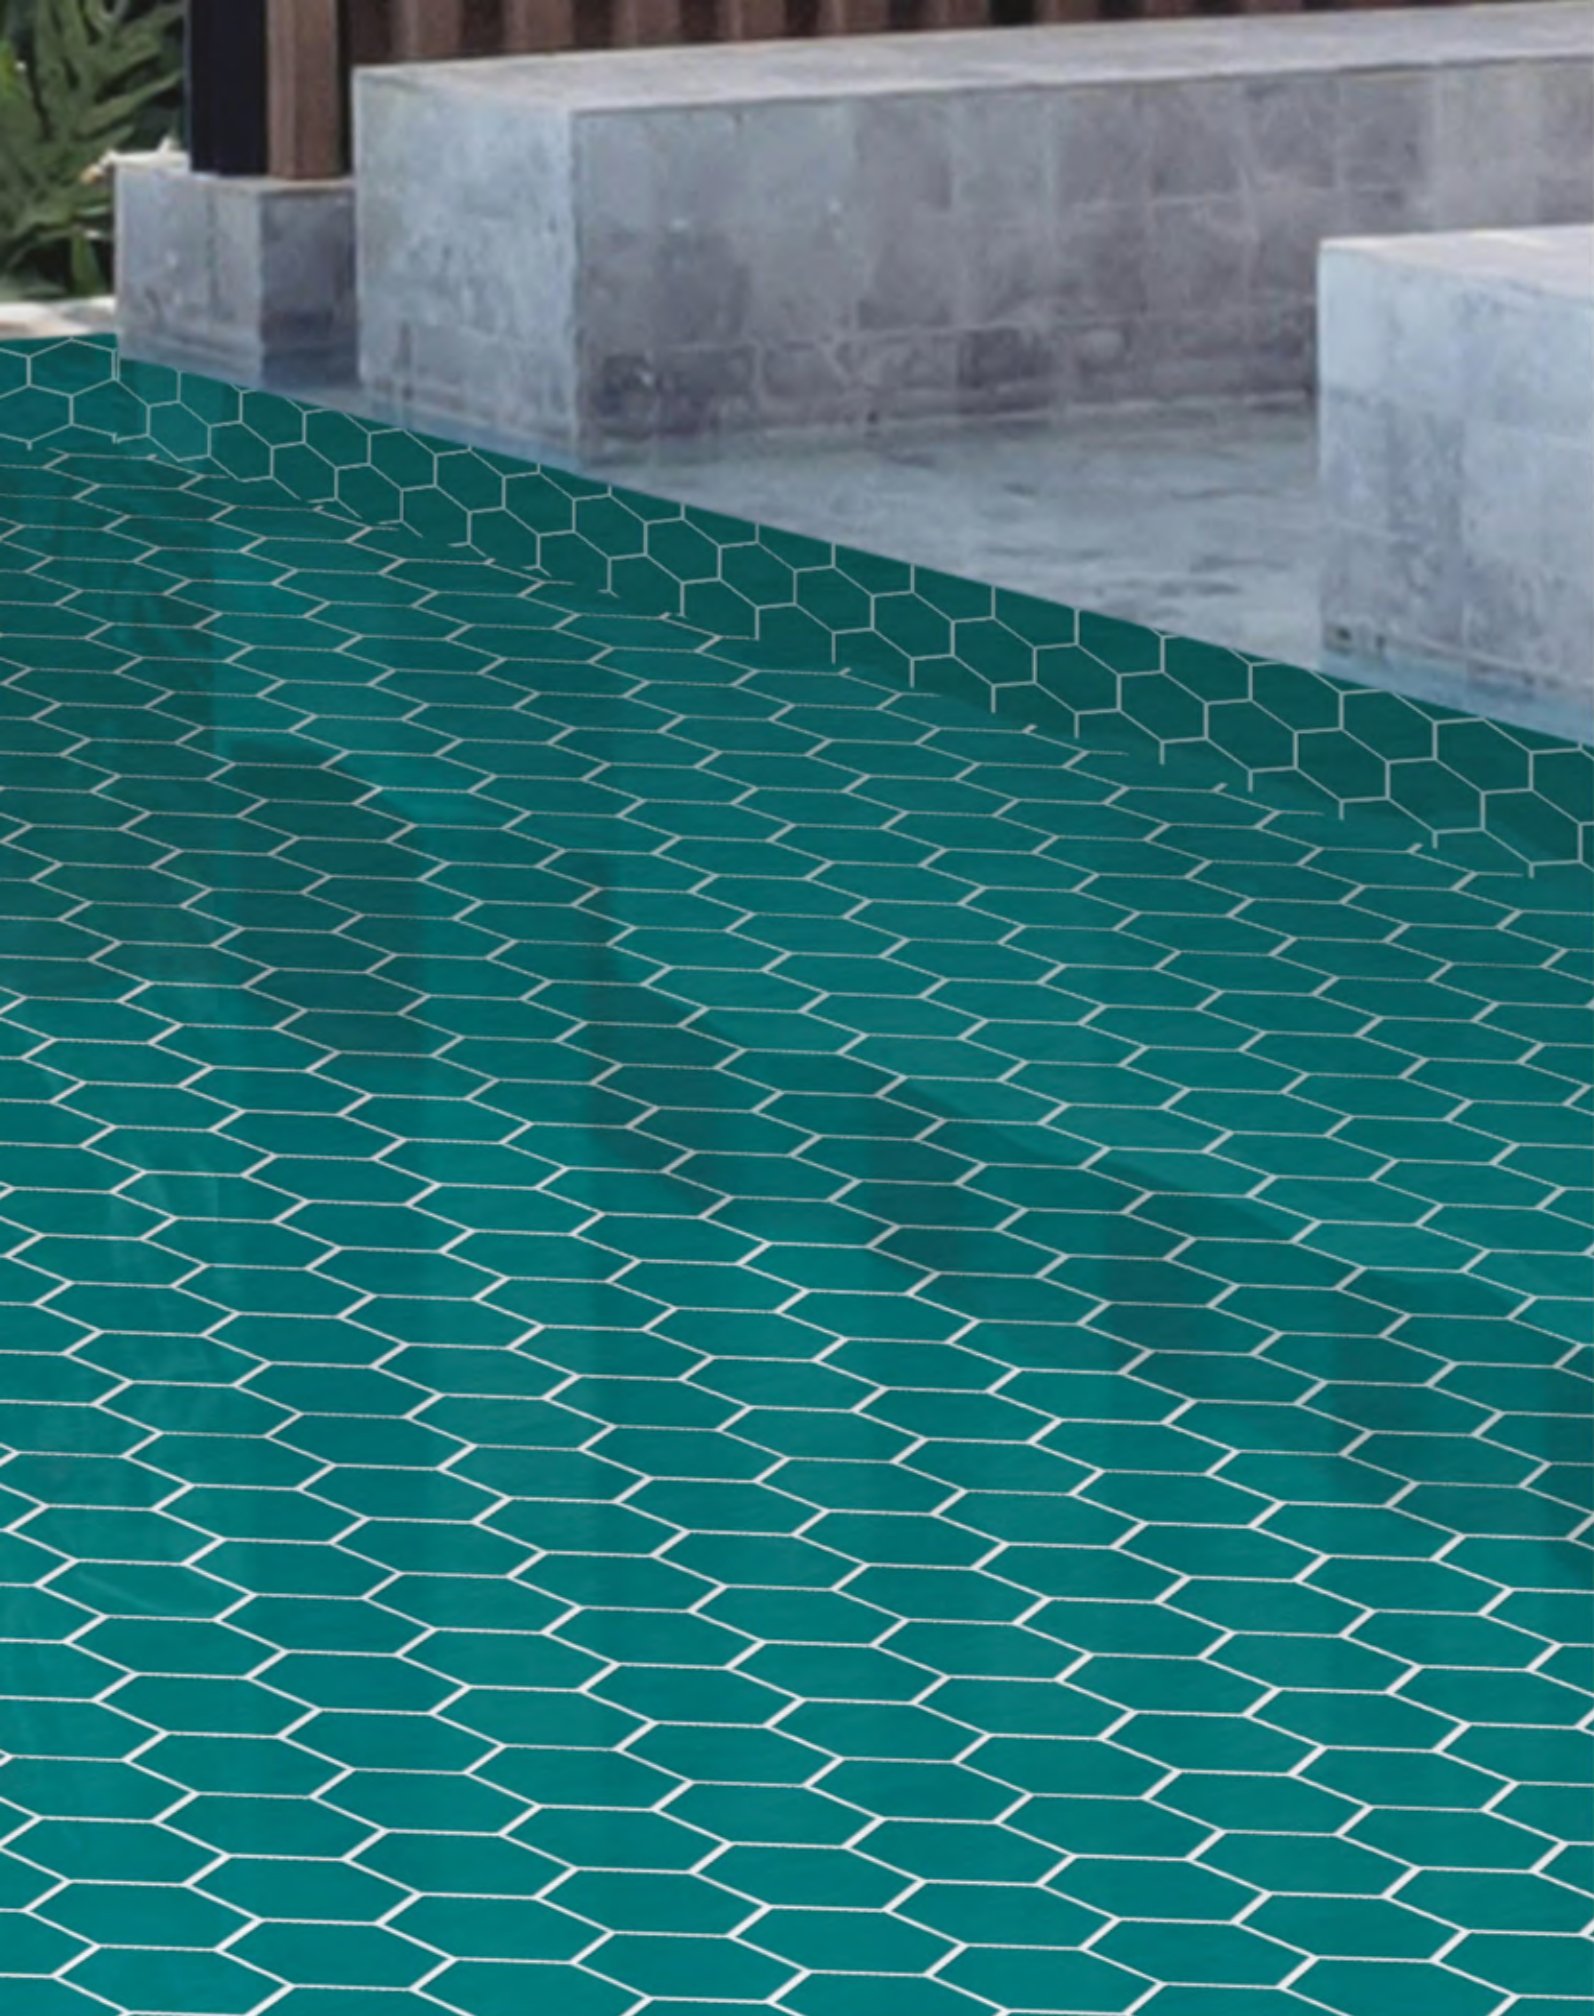

M 1913

Ideal for
various styles and sizes,
these surfaces are
perfect for any kind
and any size of
swimming pool.

MATT

95X107MM

leminasurfaces.com

COLOR