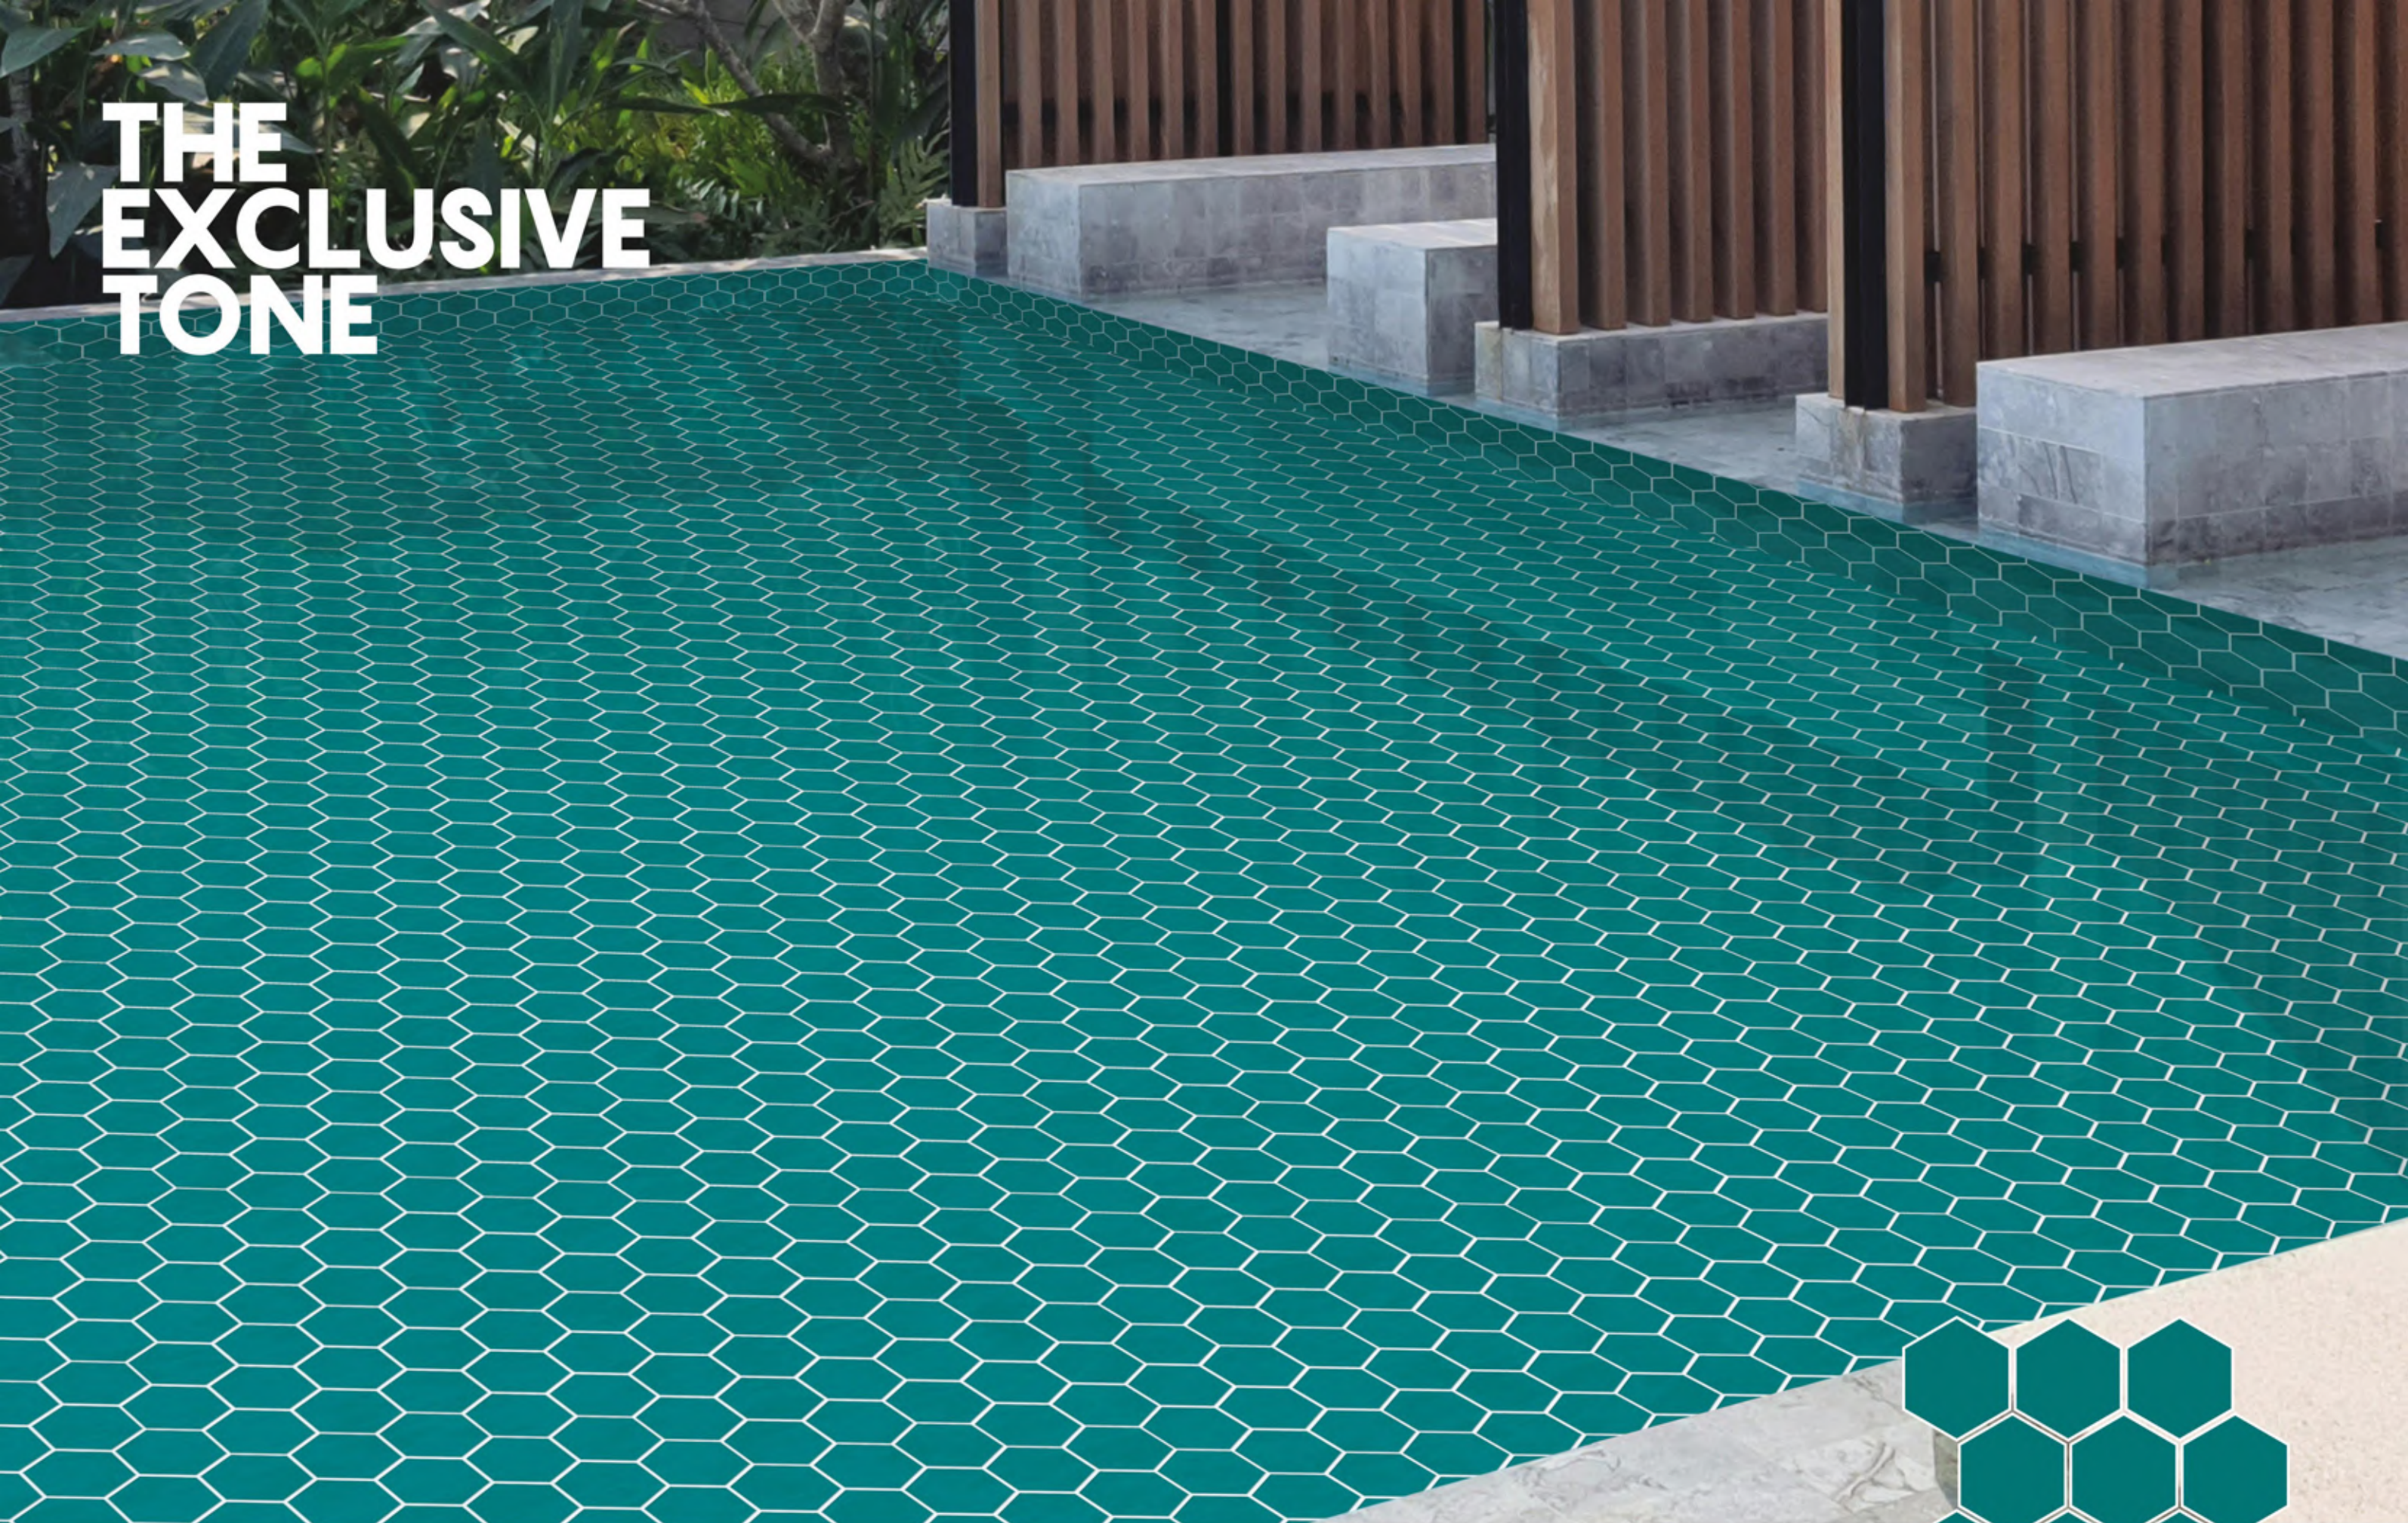

THE EXCLUSIVE TONE