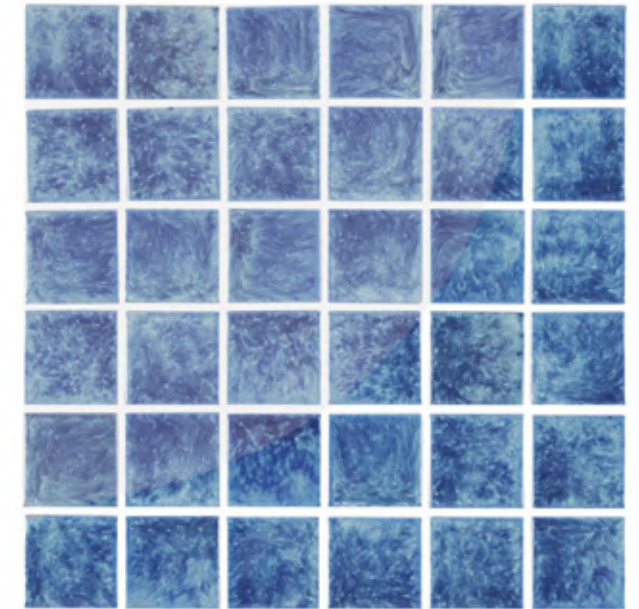

CLD0203

CLD0204

Ideal for
various styles and sizes,
these surfaces are
perfect for any kind
and any size of
swimming pool.

GLOSSY 48X48MM

leminasurfaces.com

CLOUDY EFFECT