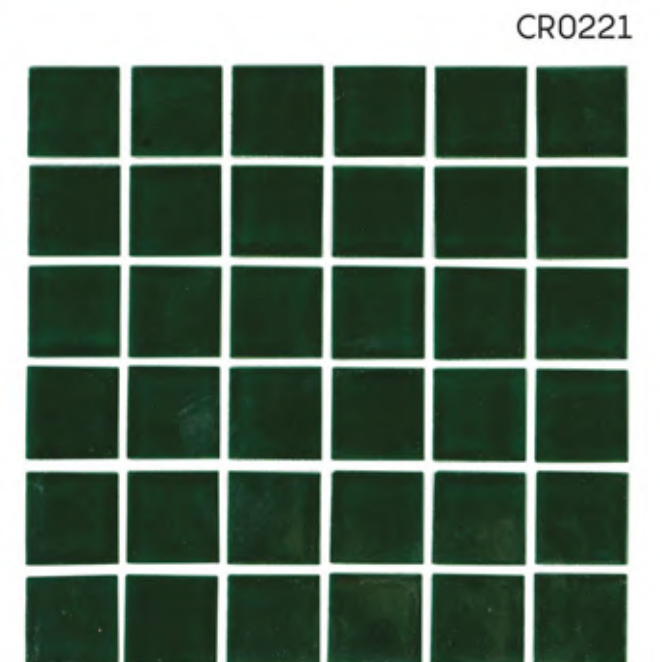

CR0211

Ideal for various styles and sizes, these surfaces are perfect for any kind and any size of swimming pool.

GLOSSY 48X48MM

leminasurfaces.com

CRACKLE EFFECT

THE SPLATTER ELEGANCE

CR0212

Ideal for
various styles and sizes,
these surfaces are
perfect for any kind
and any size of
swimming pool.