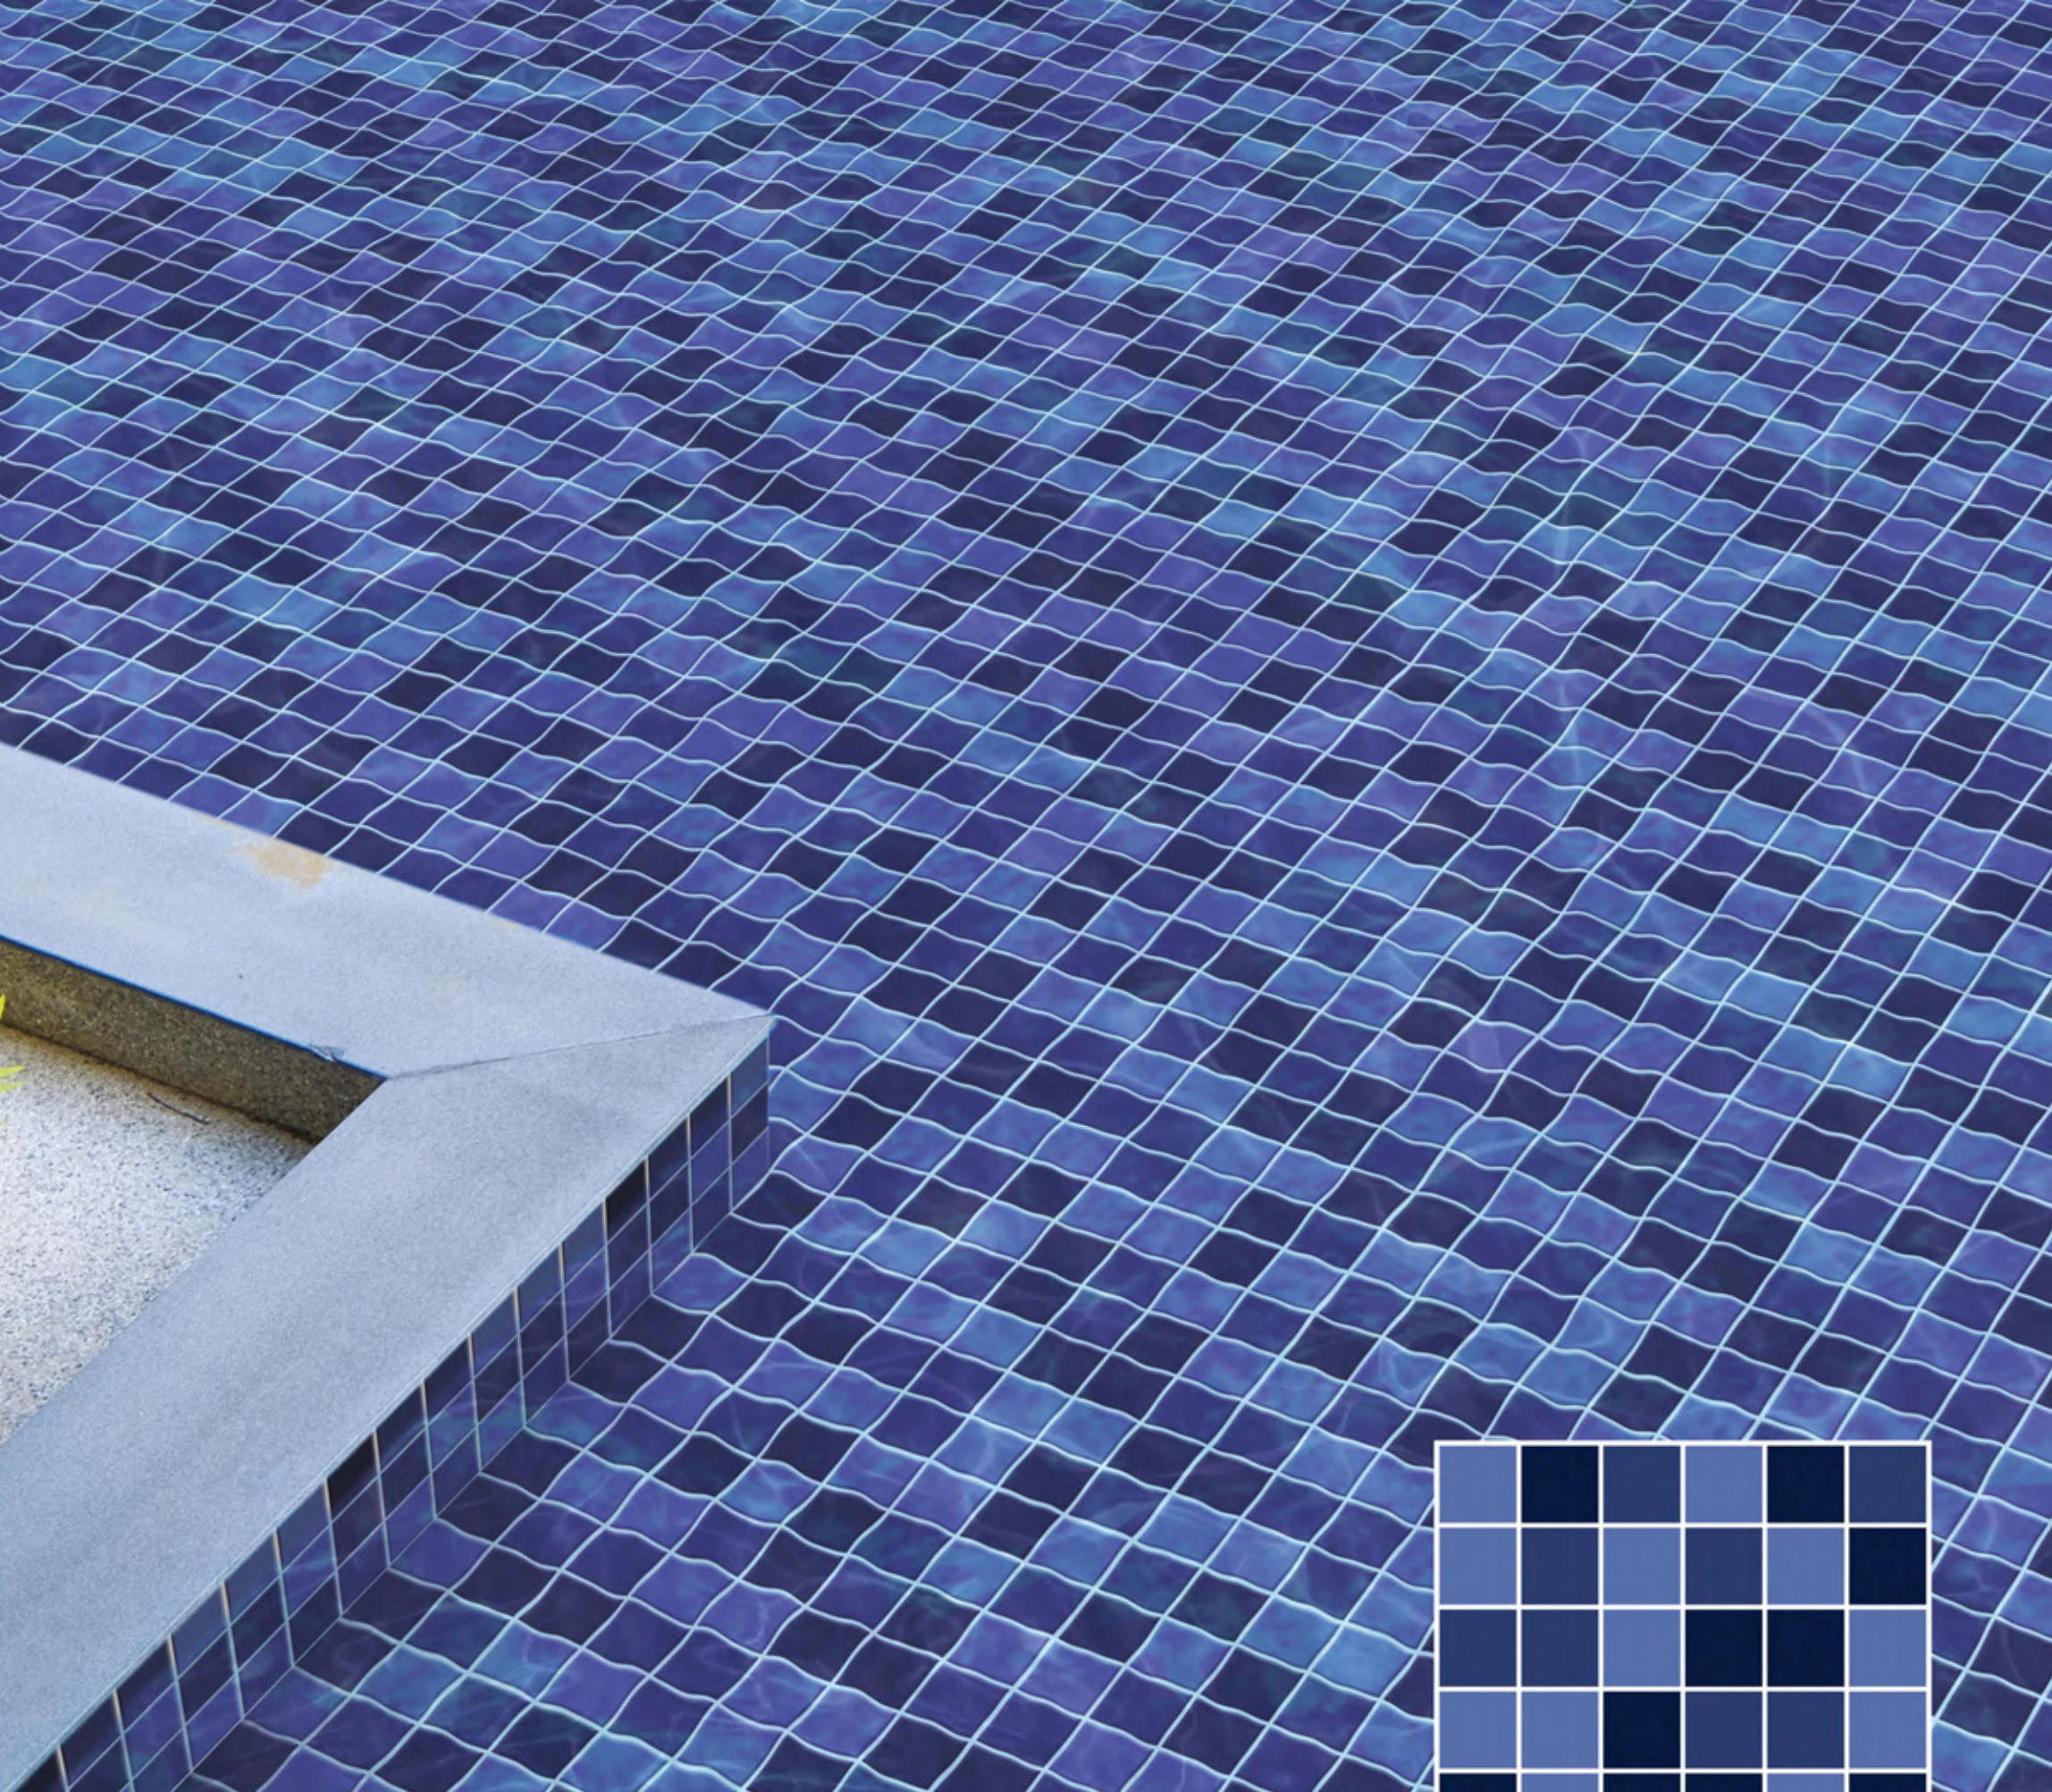

THE INSPIRING GRACE

G/MX02040506