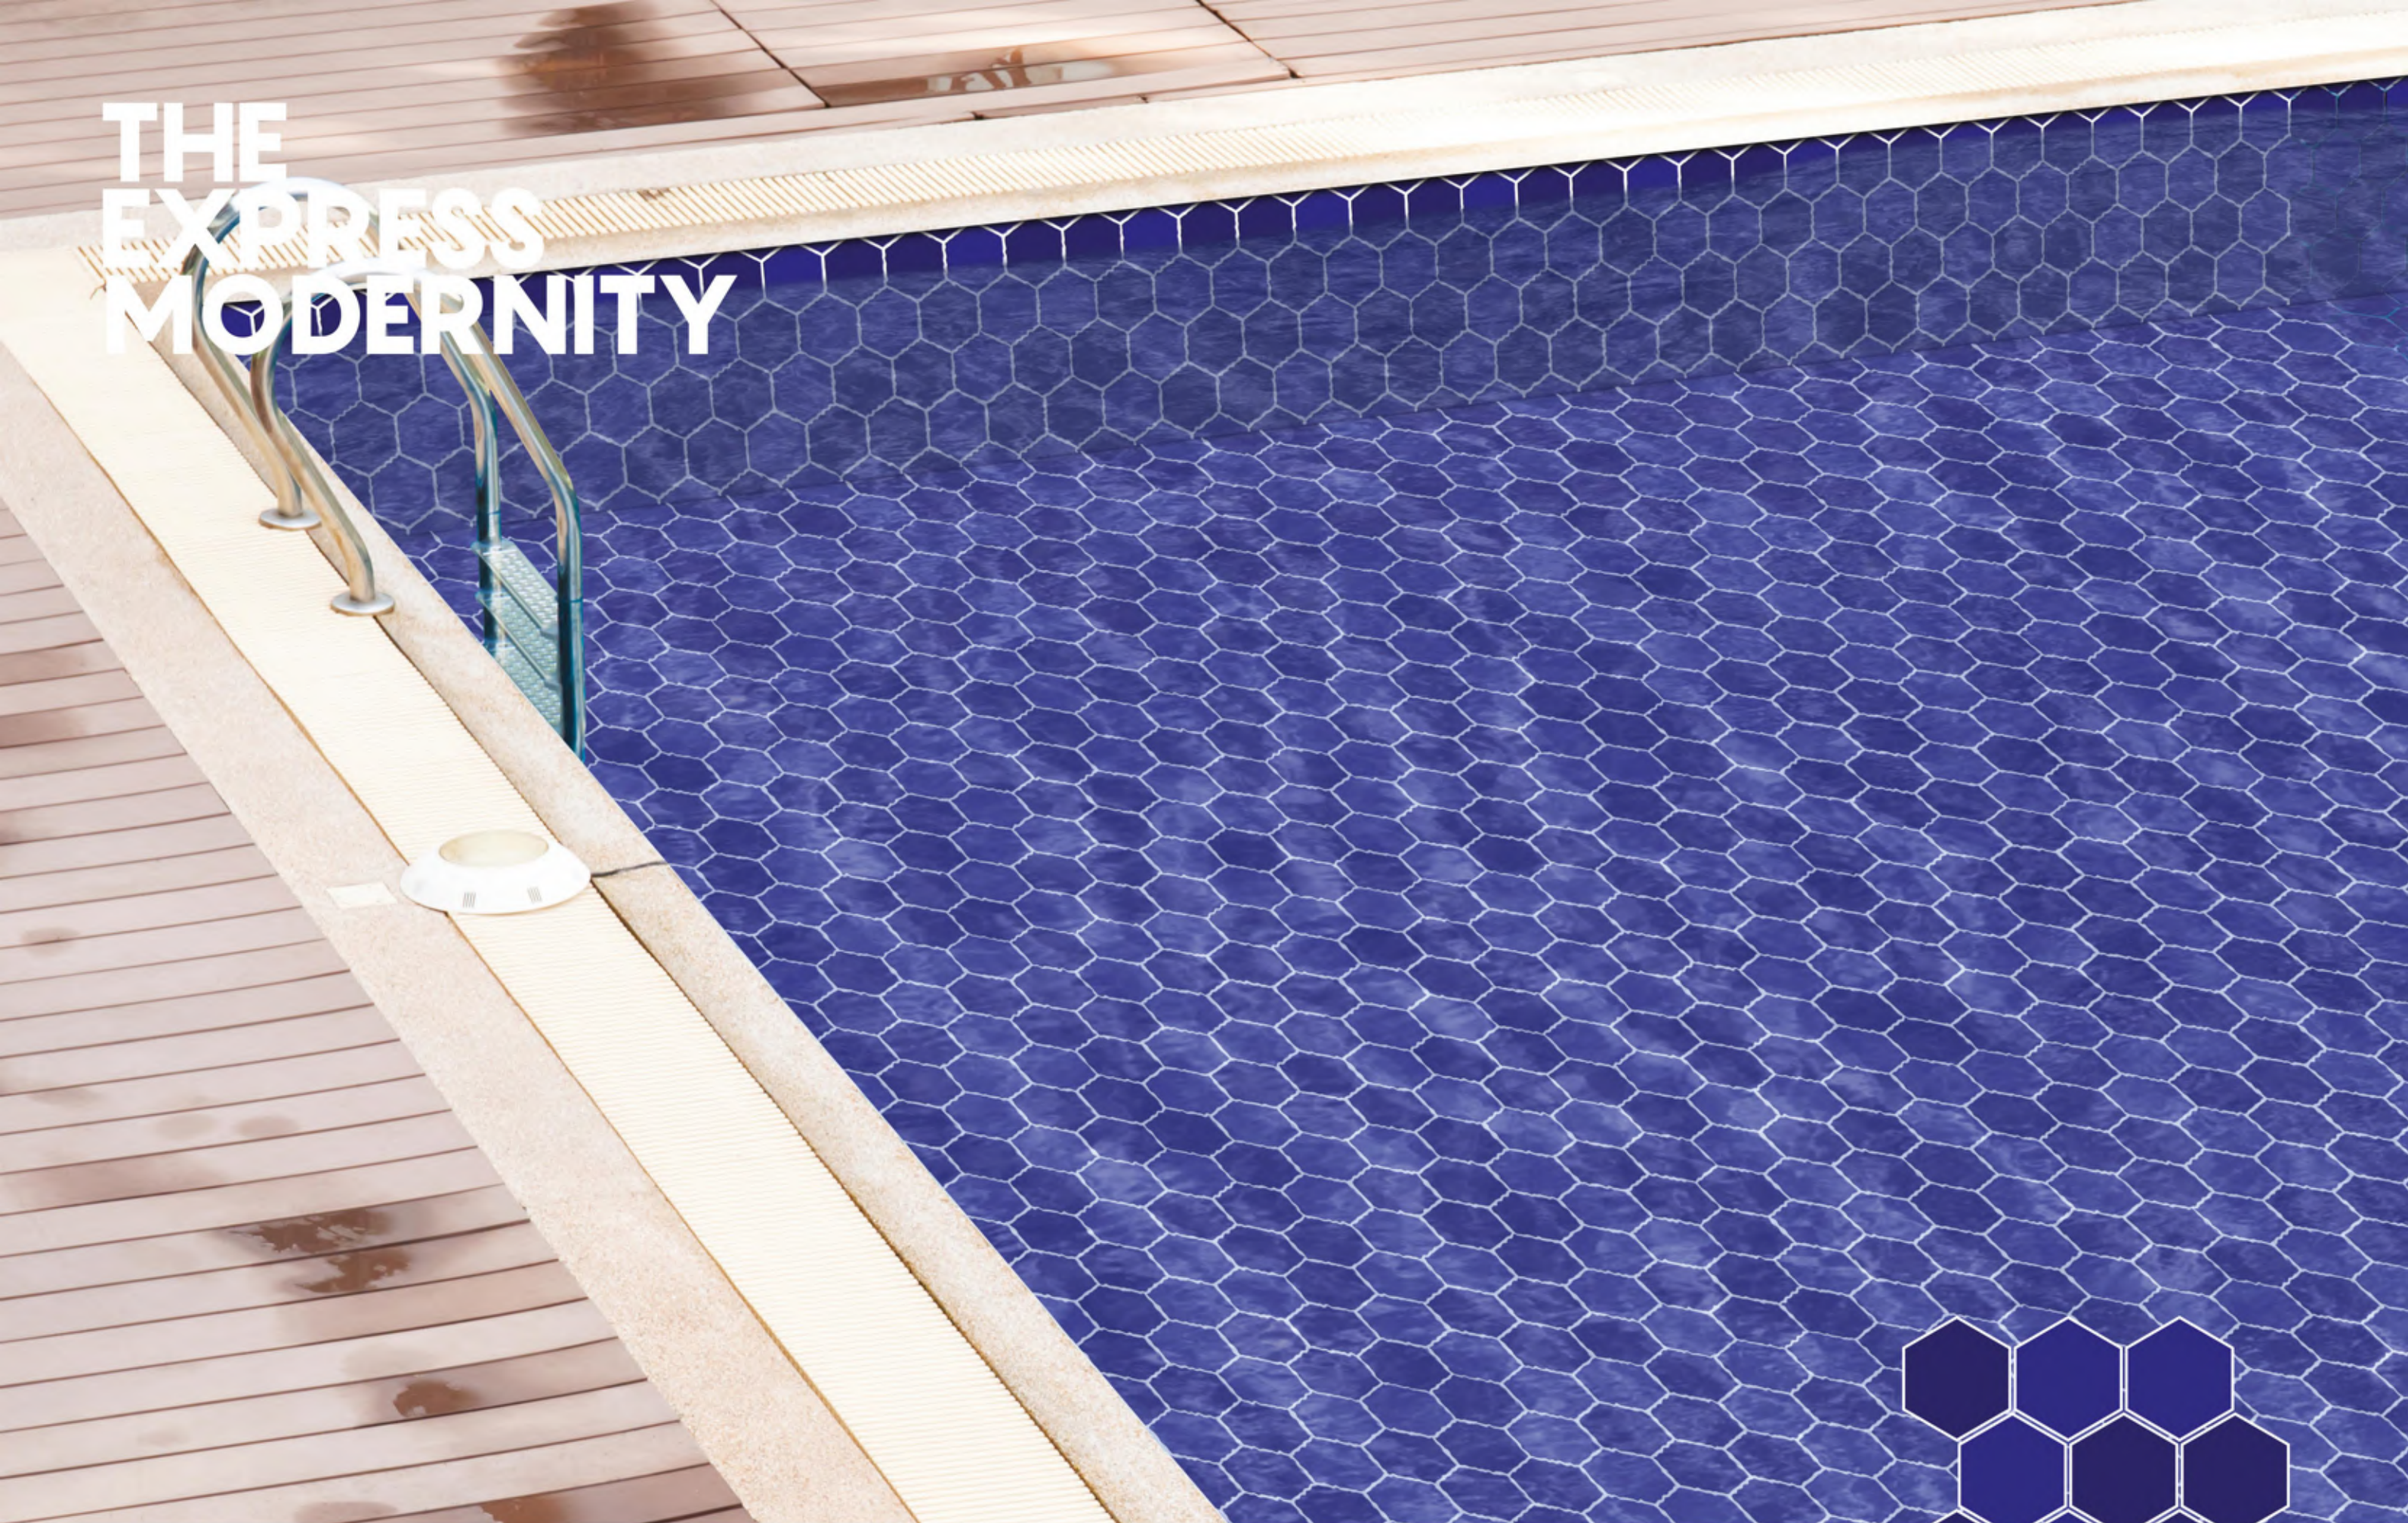

G/M 0217

G/M 0219

G/M 0218

Ideal for
various styles and sizes,
these surfaces are
perfect for any kind
and any size of
swimming pool.

GLOSSY/MATT

48X48MM

leminasurfaces.com

COLOR 

THE CLASSIC IMPRESSIONS

G/MX02171819

GruppoNueva[™]

M 1901

M 1902

Ideal for
various styles and sizes,
these surfaces are
perfect for any kind
and any size of
swimming pool.

MATT

95X107MM

leminasurfaces.com

COLOR 

THE EXPRESS MODERNITY

M 1910

M 1911

Ideal for
various styles and sizes,
these surfaces are
perfect for any kind
and any size of
swimming pool.

MATT

95X107MM