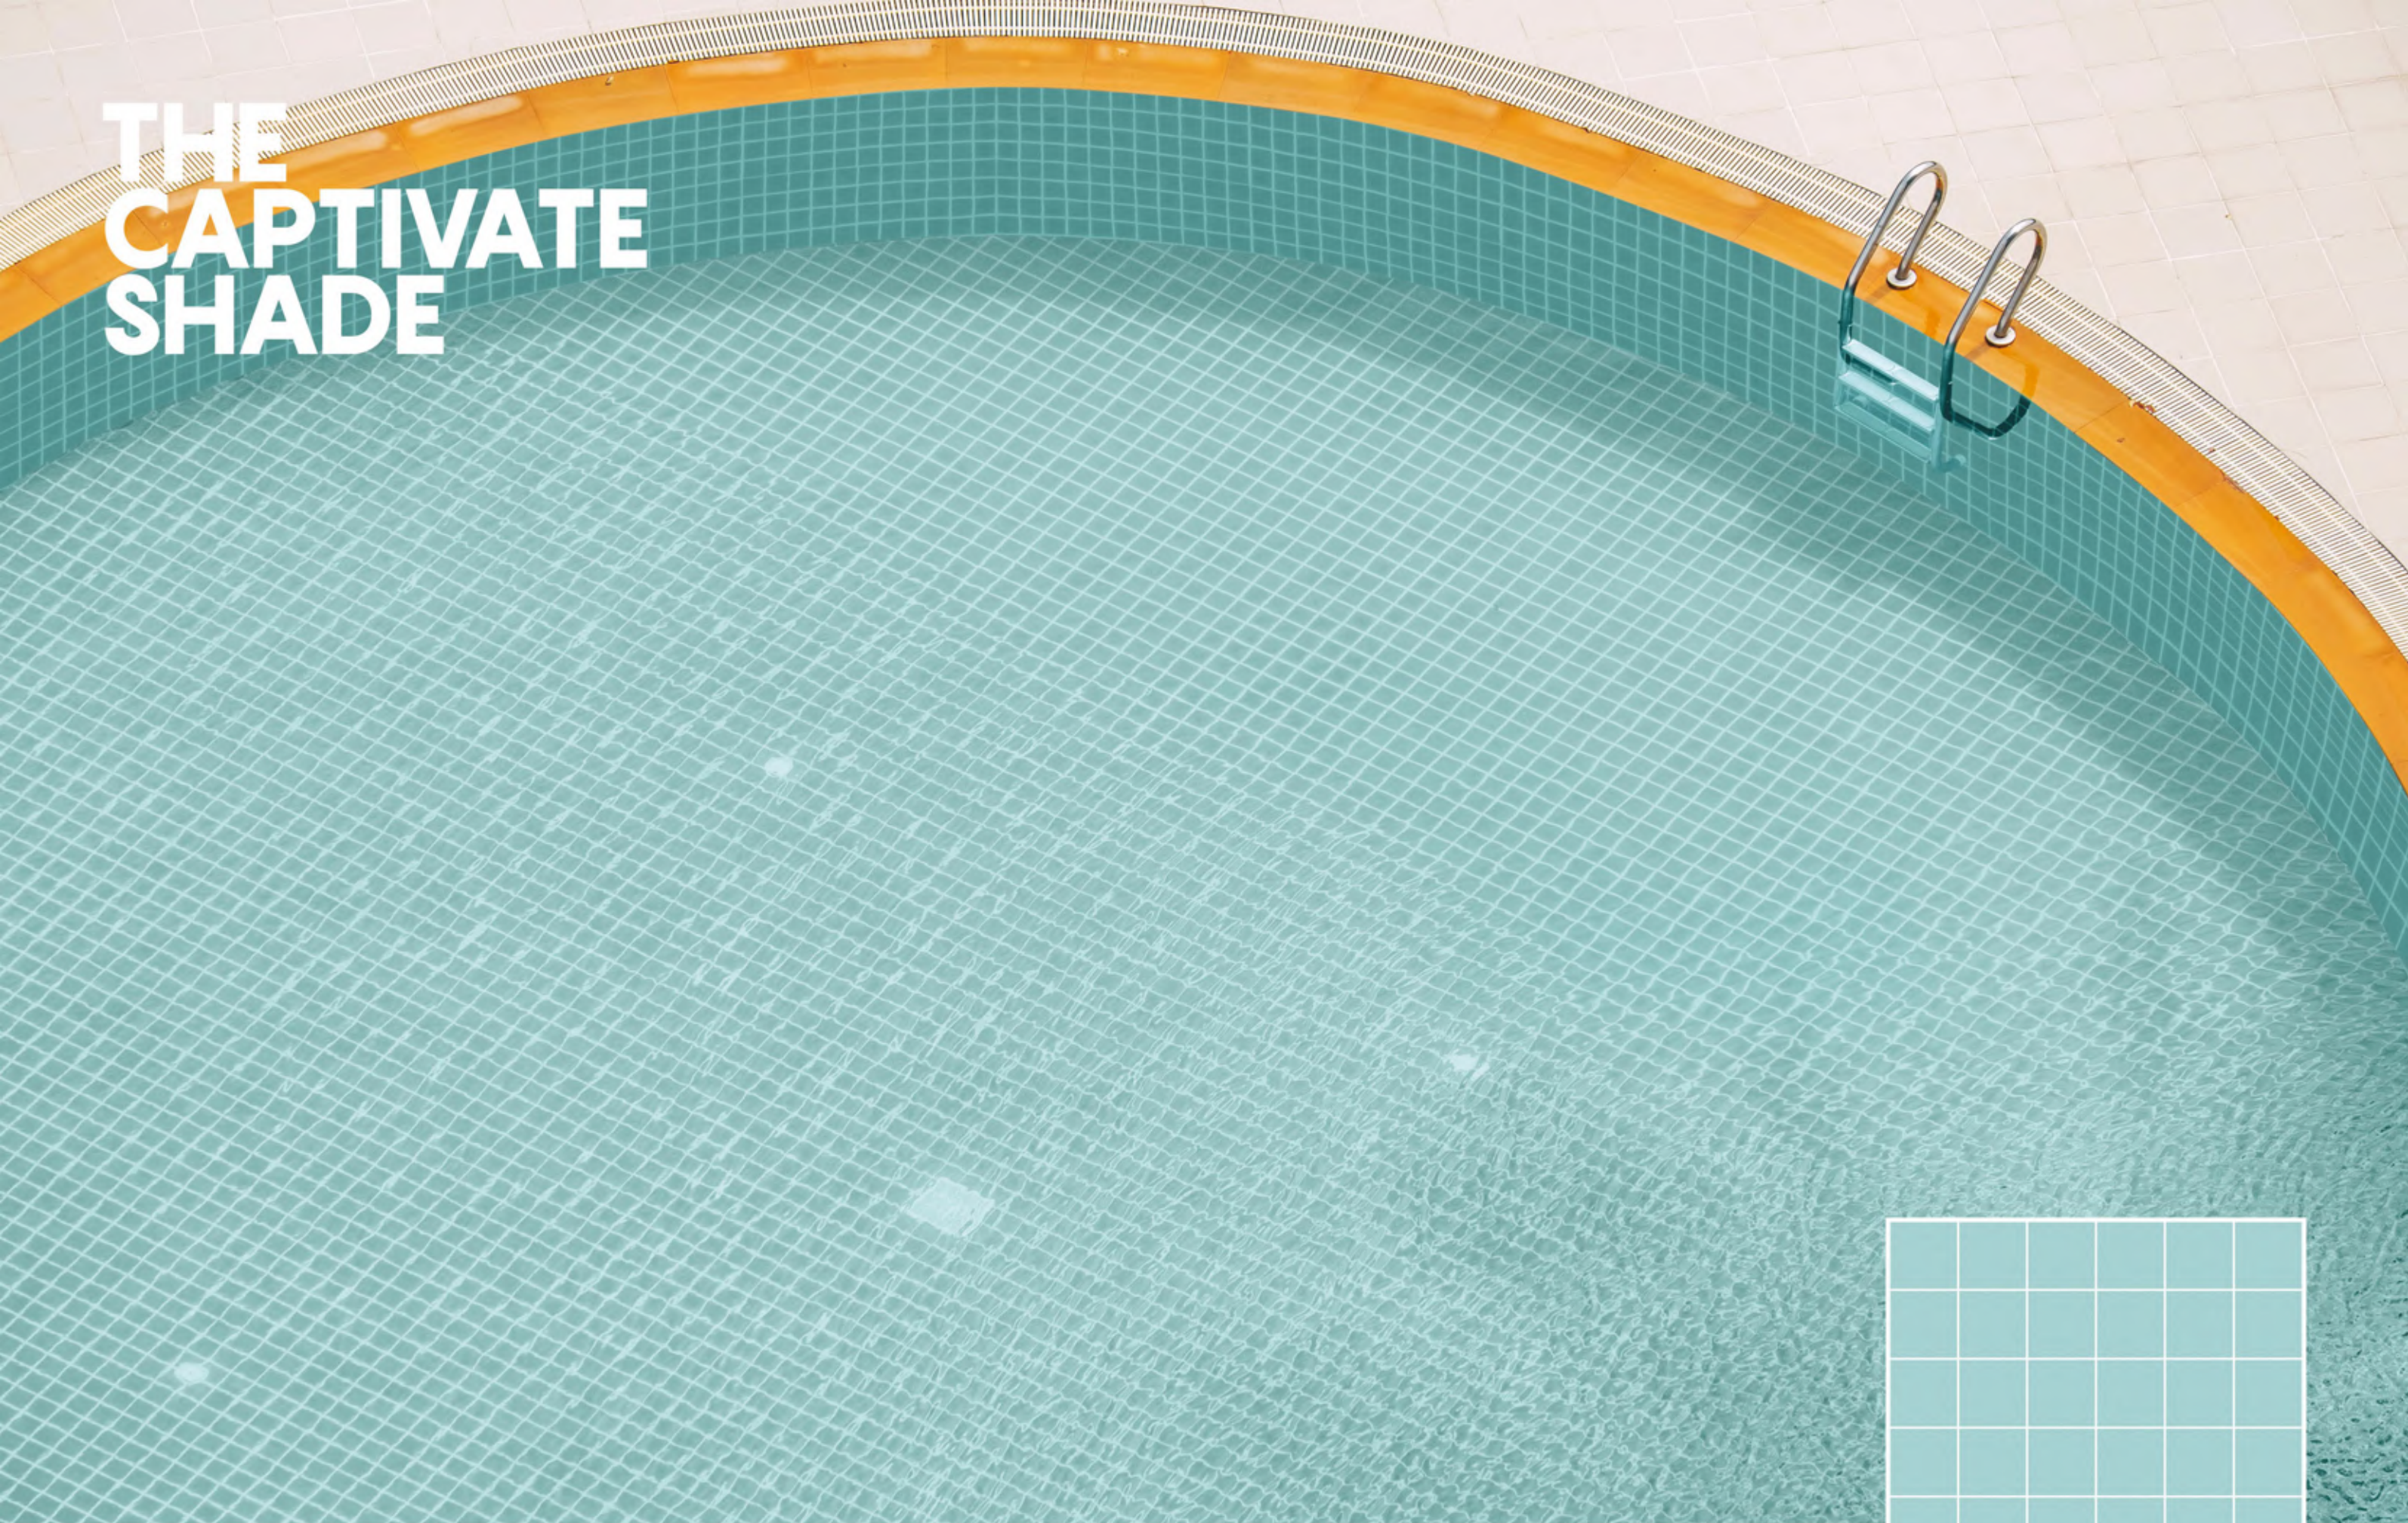

G/M 0216

Ideal for
various styles and sizes,
these surfaces are
perfect for any kind
and any size of
swimming pool.

GLOSSY/MATT 48X48MM

leminasurfaces.com

COLOR 

GruppoNueva™

THE CAPTIVATE SHADE

G/M0216

G/M 0217

G/M 0219

G/M 0218

Ideal for
various styles and sizes,
these surfaces are
perfect for any kind
and any size of
swimming pool.

GLOSSY/MATT

48X48MM

leminasurfaces.com

COLOR 

THE CLASSIC IMPRESSIONS

G/MX02171819

GruppoNueva[™]

M 1901

M 1902

Ideal for
various styles and sizes,
these surfaces are
perfect for any kind
and any size of
swimming pool.

MATT

95X107MM

leminasurfaces.com

COLOR 

THE EXPRESS MODERNITY

M 1910

M 1911

Ideal for
various styles and sizes,
these surfaces are
perfect for any kind
and any size of
swimming pool.

MATT

95X107MM