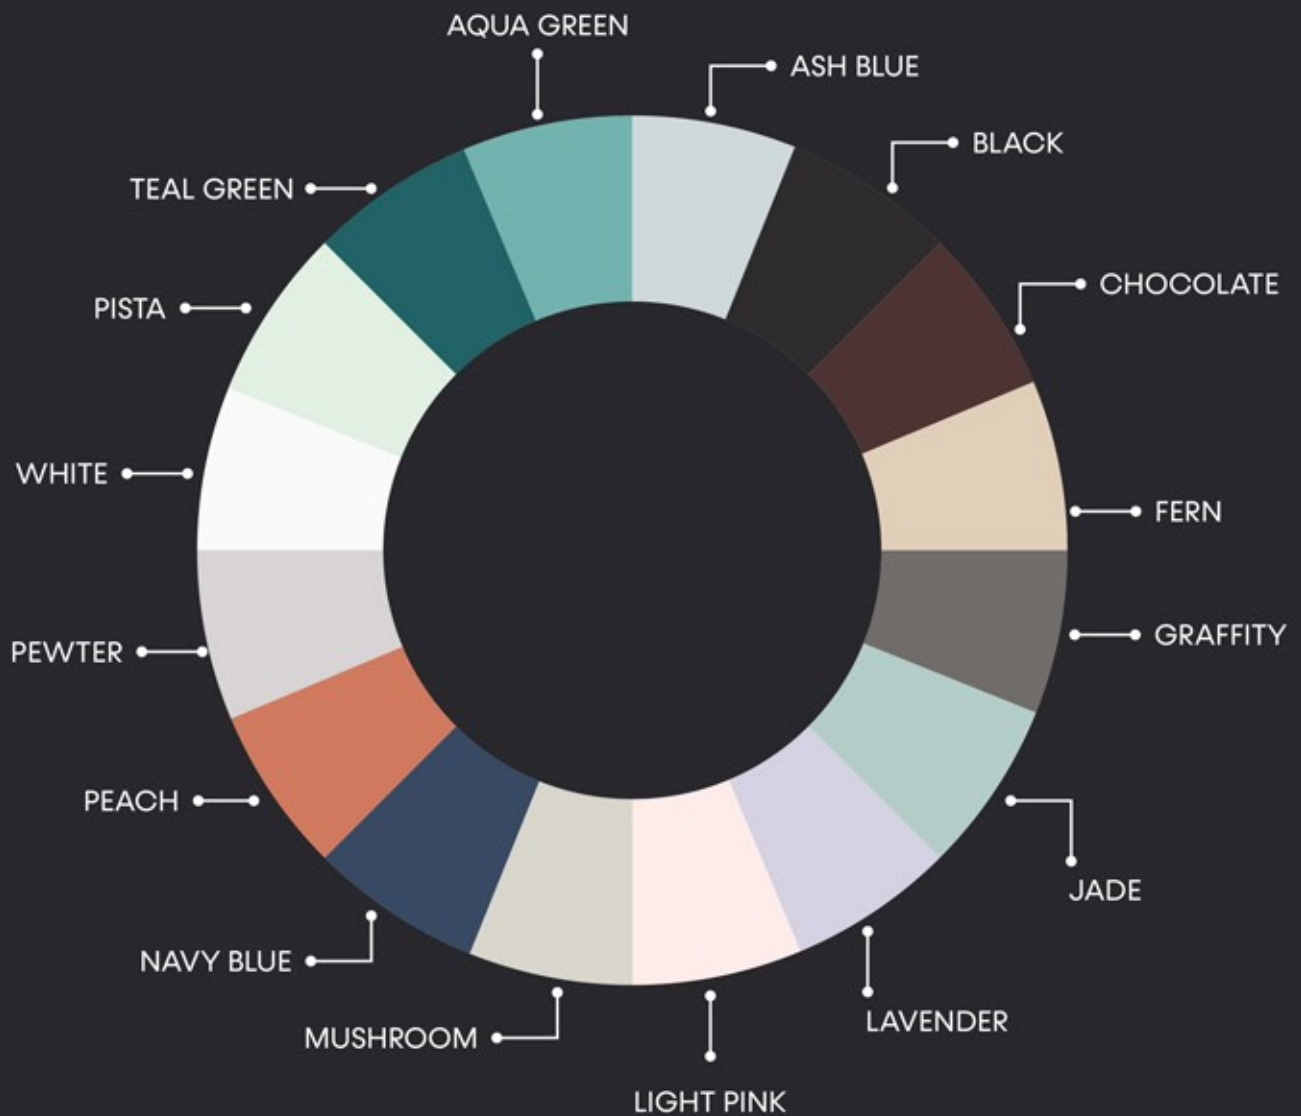

## SIZES

**76x152mm**

**75x300mm**

**100x200mm**

**65x260mm**

**100x400mm**

**150x150mm**

**100x300mm**

## COLORS

The subway collection of tiles brings you a whole spectrum of color choices across its design. Choose from the rich palette to design spaces exceptional.

---

AVAILABLE  
**16 COLORS**  
IN ALL SIZES

CHOCOLATE

FERN

GRAFFITY

JADE

LAVENDER

LIGHT PINK

MUSHROOM

NAVY BLUE

PEACH

PEWTER

PISTA

TEAL GREEN

WHITE

AVAILABLE COLORS

PLAIN

*The tranquil presentation of*  
EXCEPTIONAL NATURE