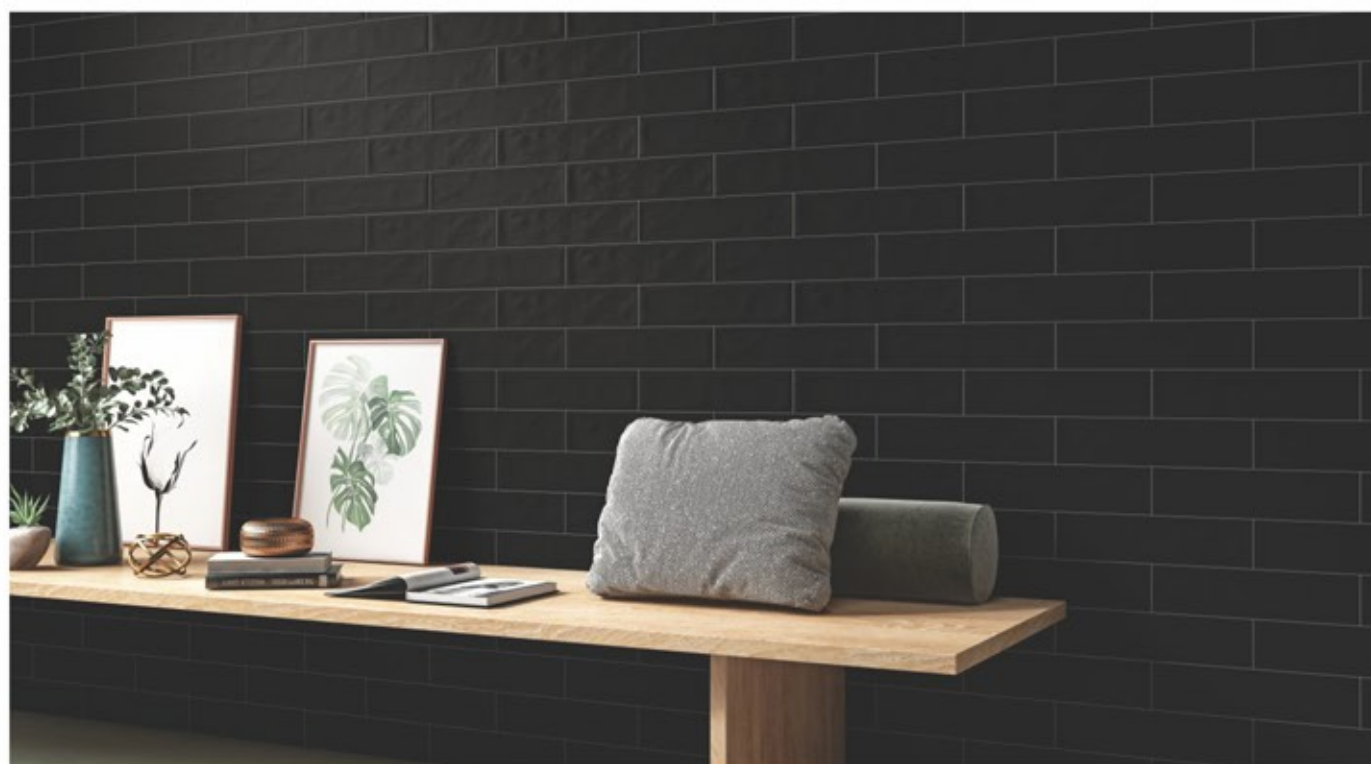

## BLACK

SURFACE GLOSSY & MATT

PUNCH  
CLOUDY

SIZE

**75x300mm**

AVAILABLE COLORS

PUNCH  
SHALLOW

*The spectacular picture of*  
WARMTH AND COMFORT