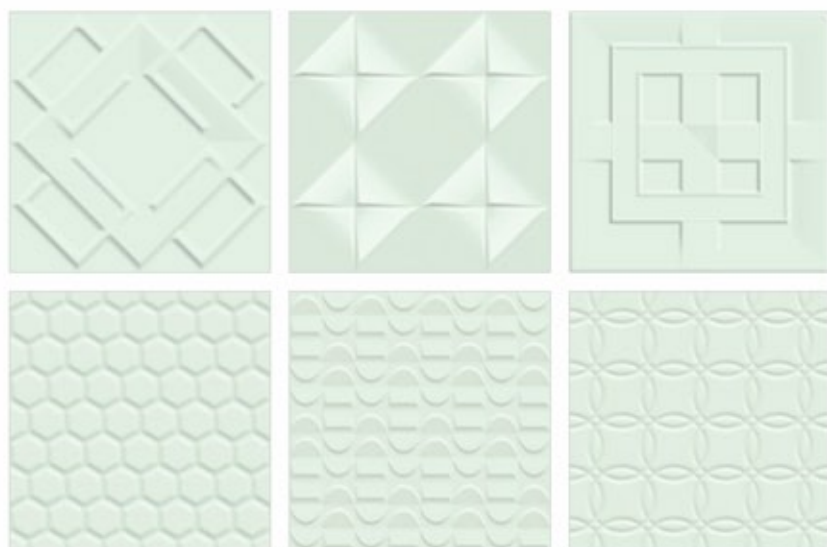

GRAFFITY

JADE

LAVENDER

LIGHT PINK

MUSHROOM

NAVY BLUE

PEACH

PEWTER

PISTA

TEAL GREEN

WHITE

AVAILABLE COLORS

PUNCH  
SORTIDO

*The art that interprets*  
BLISS AND SOPHISTICATION