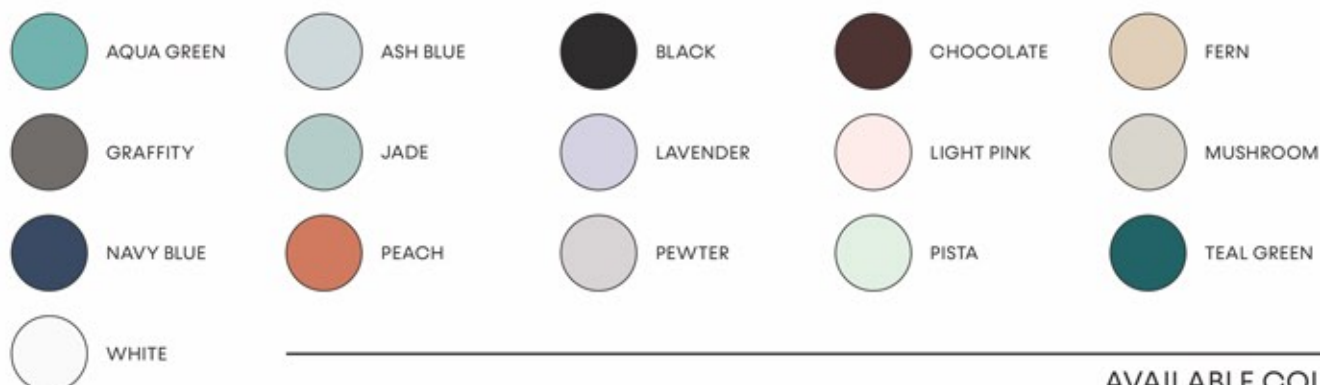

BLACK

SURFACE GLOSSY & MATT

PUNCH
CLOUDY

SIZE

75x300mm