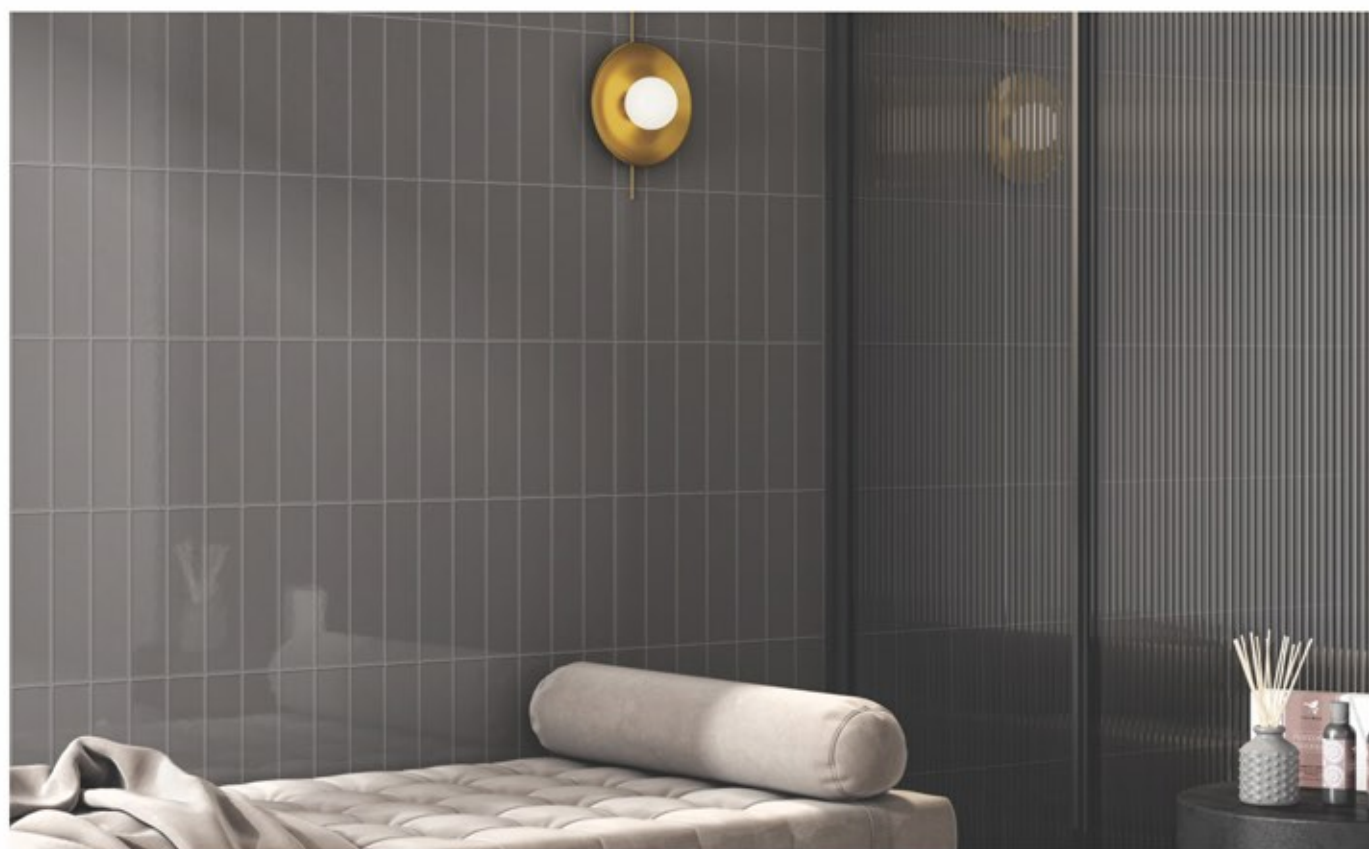

## GRAPHITE

SURFACE GLOSSY & MATT

PUNCH  
SHALLOW

SIZE

**65x260mm**

AVAILABLE COLORS

PUNCH  
SHALE

*The peaceful view of*  
POISE AND SERENITY