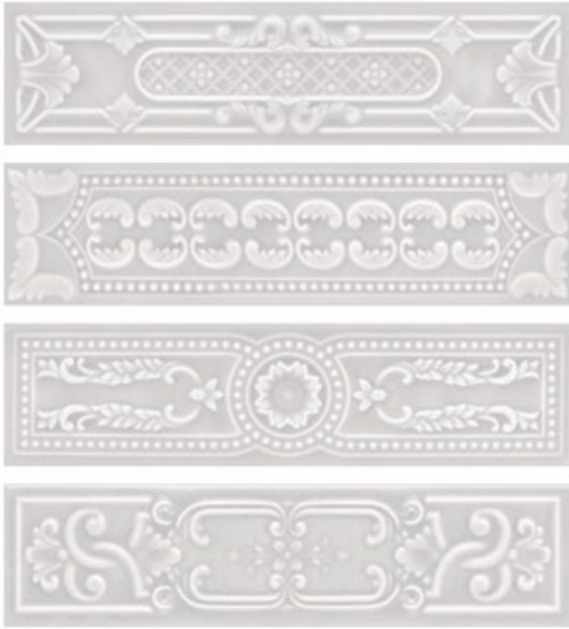

PEACH

PEWTER

PISTA

TEAL GREEN

WHITE

AVAILABLE COLORS

PUNCH  
BROCADO

*The portrayal of nature for*  
STYLE AND GRACE