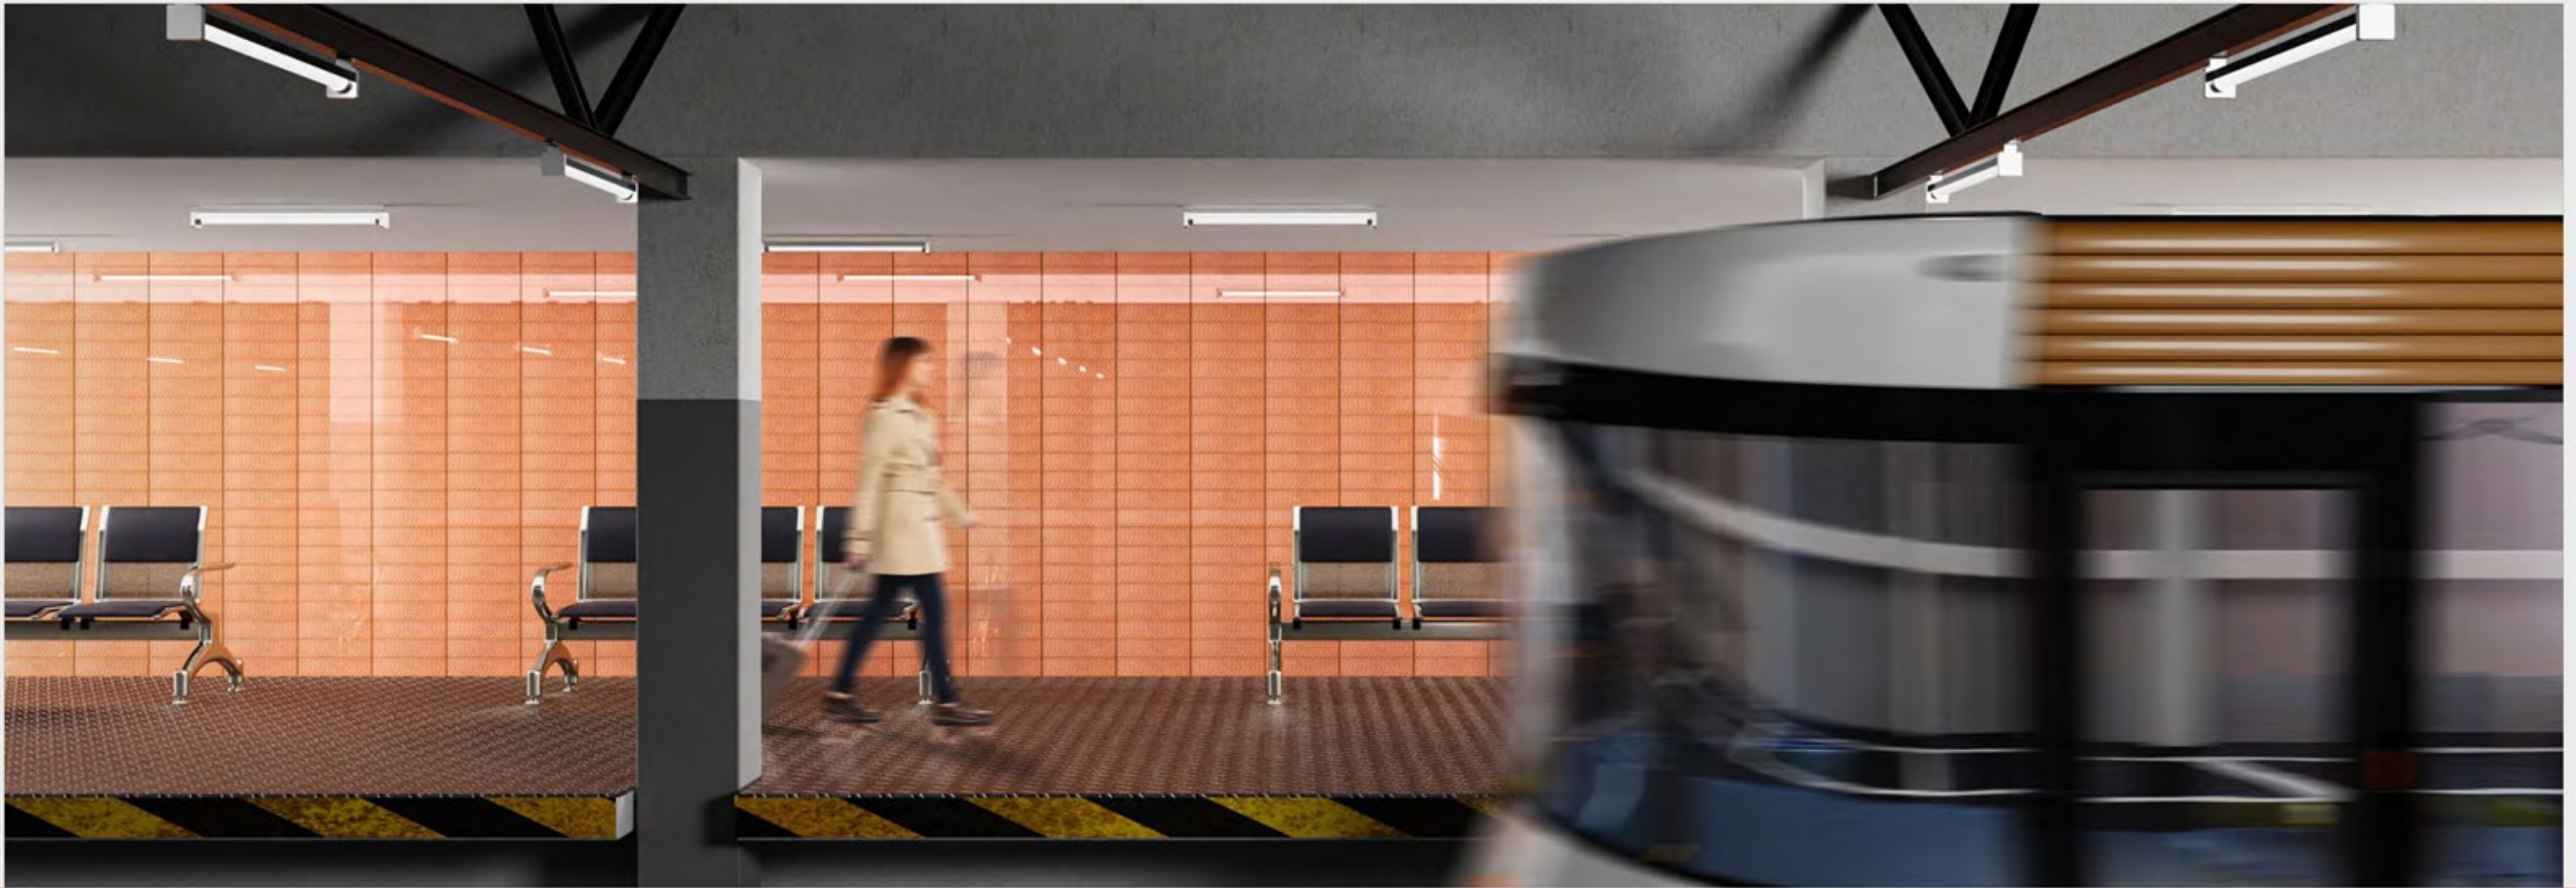

# SUBWAY DESIGN

Discover the world of Tile

Subway tile has a timeless and unobtrusive appearance that works well in various settings, from ultra-modern to traditional. In general, subway tiles are rectangular and tiny to medium in size. In glossy, undulated, matte, and beveled surfaces, we provide the broadest selection of subway/metro tiles. These tiles are perfect for any space because it gives a luxurious feel.