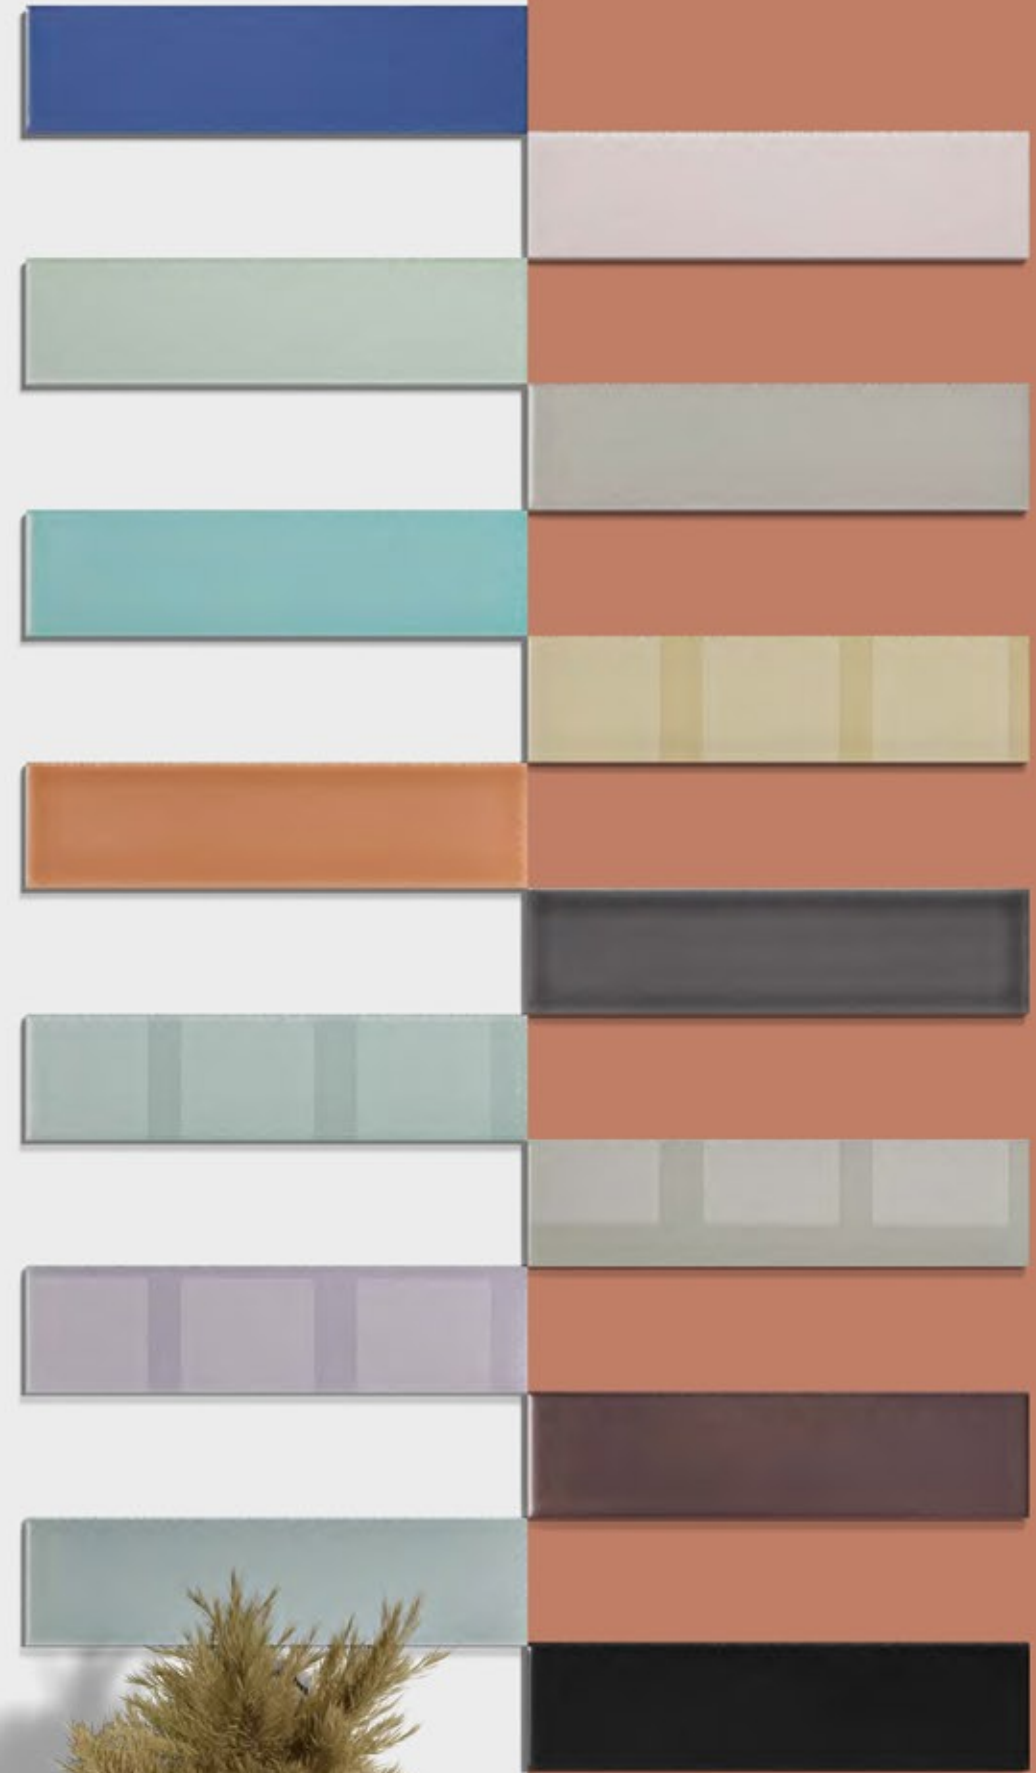

# COLOURS

Add some beautiful color to your life with tiles.

In recent years, the selection of tiles has been heavily influenced by elements like color, texture, pattern, and finish, which are available in materials including ceramic, porcelain, and glass. Color enhances the overall décor of any area by adding personality and brightness.

If you are combining two or more tile colors, it is crucial to get the proper balance. This strikingly contemporary color blend offers your space an authentic and architectural feel.

## COLOURFULL CREATION

Colors influence the Soul

We provide a wide selection of tiles to add uniqueness to your space. You can choose from various tiles like high gloss, glossy, matt, and matt carving. Despite being flexible and long-lasting, our tiles adhere to a process that addresses particular placement and space issues. Each of these has been creatively created and possesses an exceptional quality that makes it ideal for various applications.