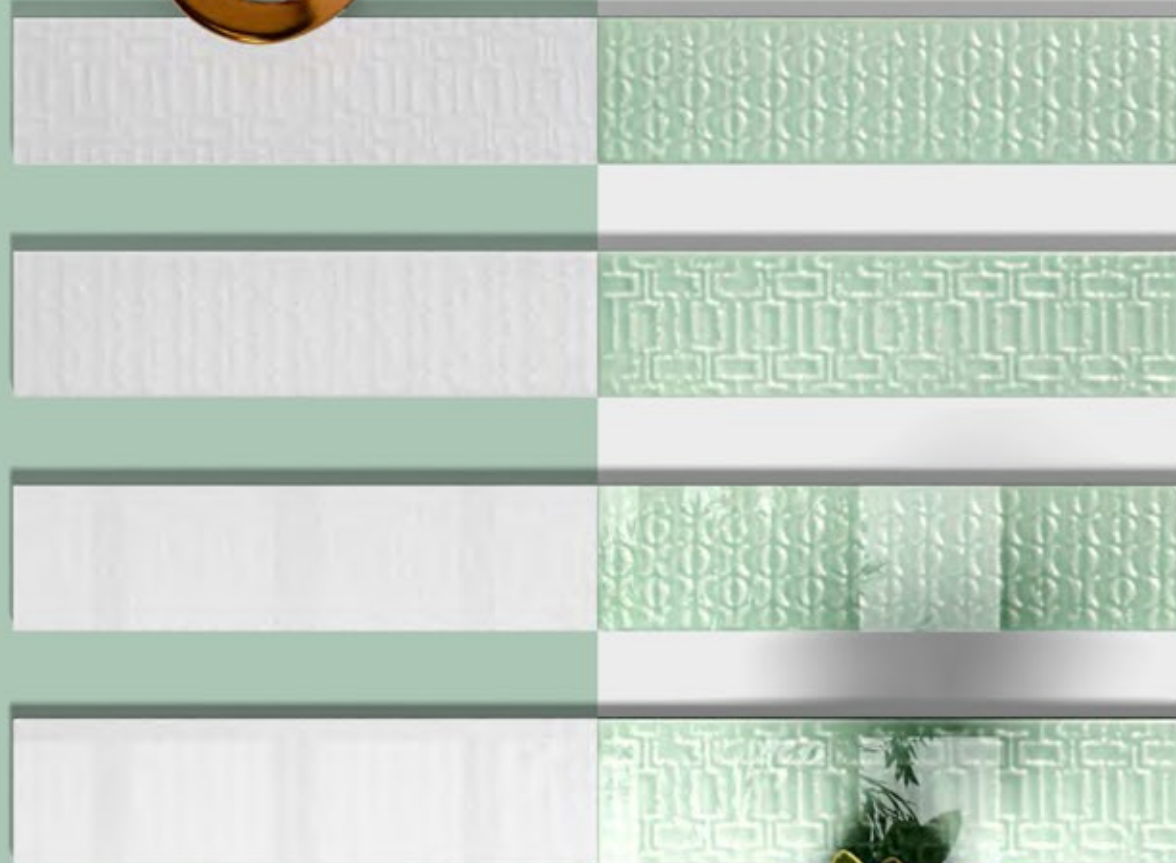

MATT_{FINISH}

Beautiful tiles like never Before