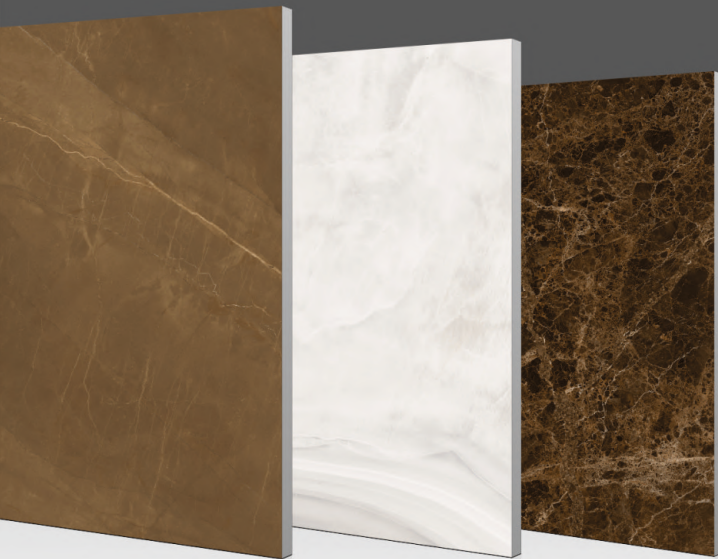

Gruppo Nueva™

Wander
SERIES

Wonder
SERIES

COLLECTION OF LUXURY; 7WONDER SERIES

Since its inception, the GGCL has been inseparable from its quality product & designs. To set a new trend in the ceramic industry, we present the “7 WONDER SERIES COLLECTIONS” of unique marbles & stones we would like to call BEJHA SERIES, BHUKHARA SERIES, BLEKKA SERIES, SAPHEDA SERIES, SIMENTA SERIES, ESKEPA SERIES, and KLASSIKO SERIES. Inspired by the Incredible “Natural Colours” and all classified into collection according to the stylistic shades of colours, conceptual quality and grand applications range.