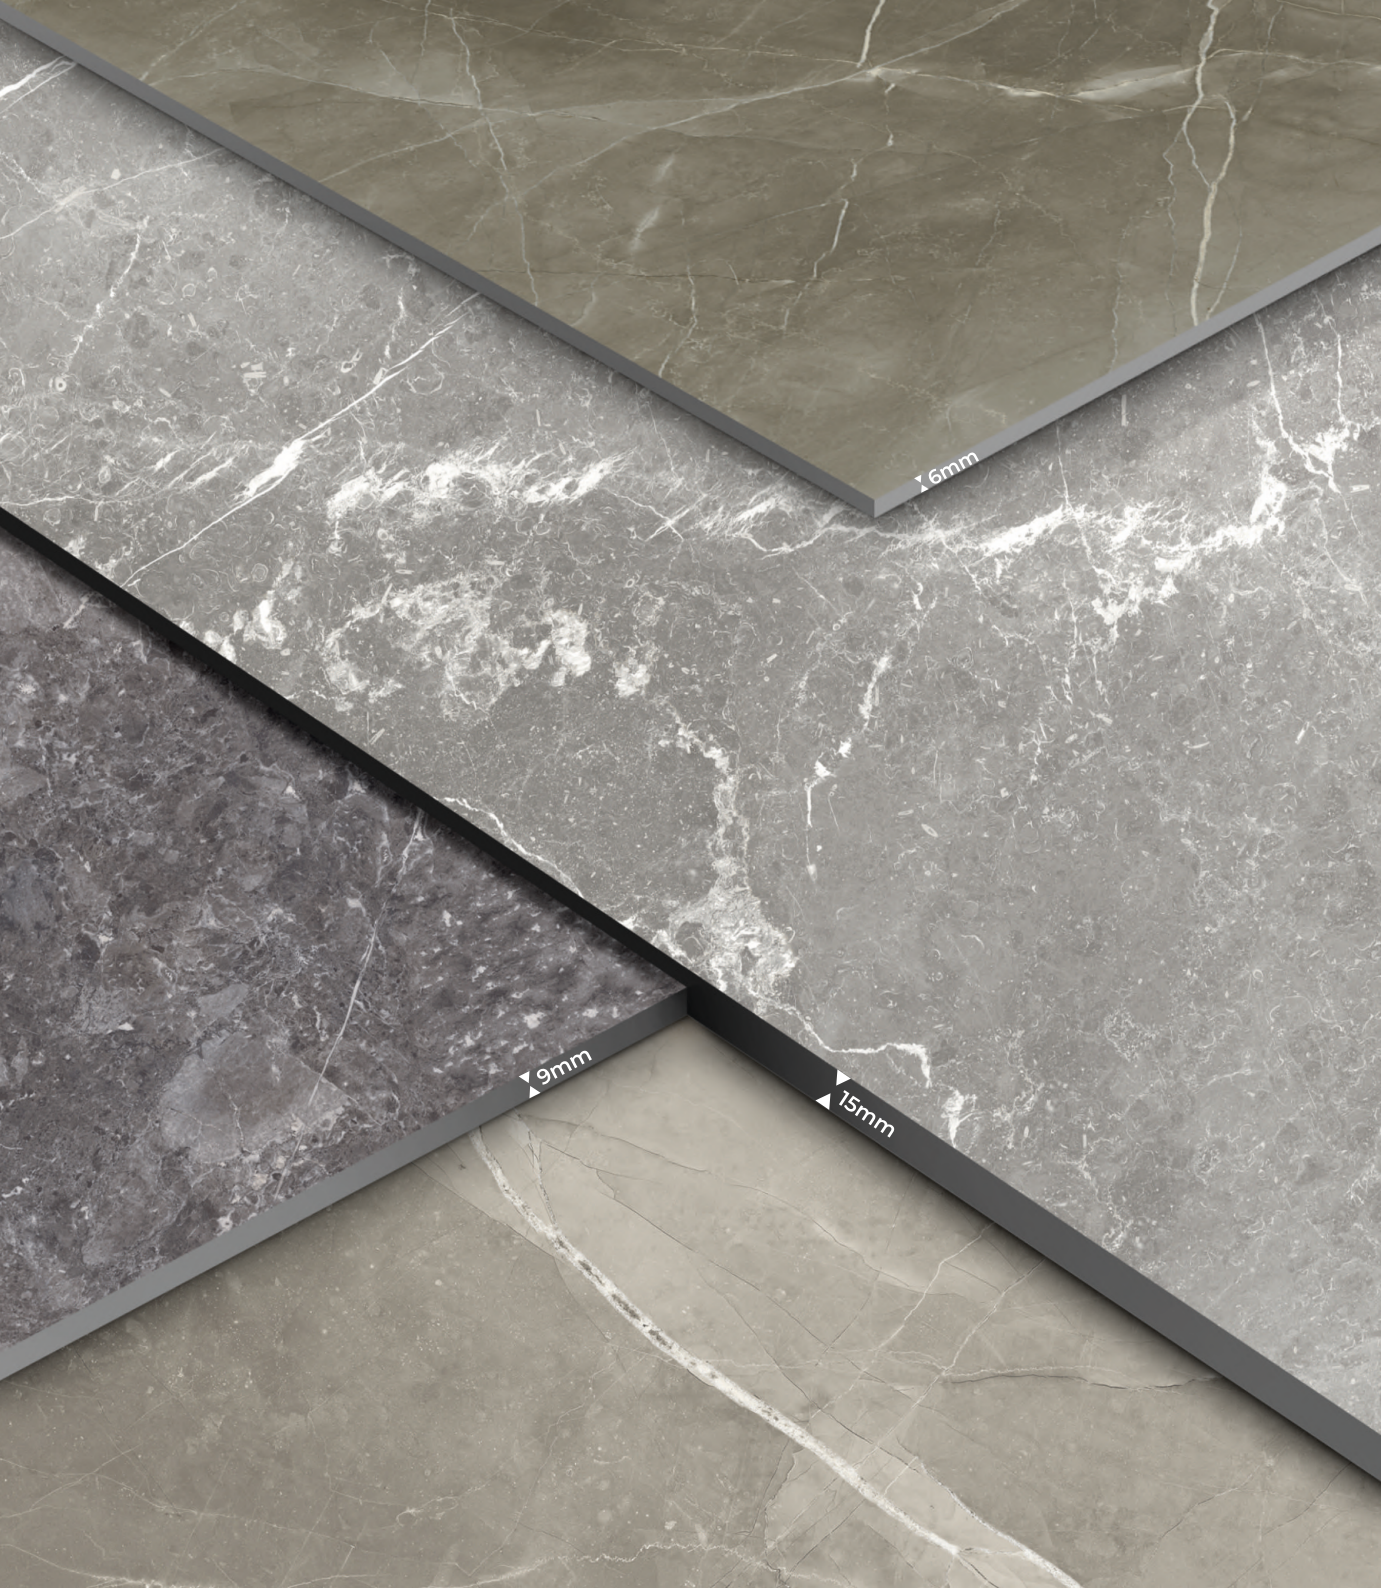

Industry

Spa and Wellness Centres

Religious Place

available sizes

120 x 240 cm / 48" x 96"

120 x 120 cm / 48" x 48"

60 x 120 cm / 24" x 48"

80 x 160 cm / 32" x 64"