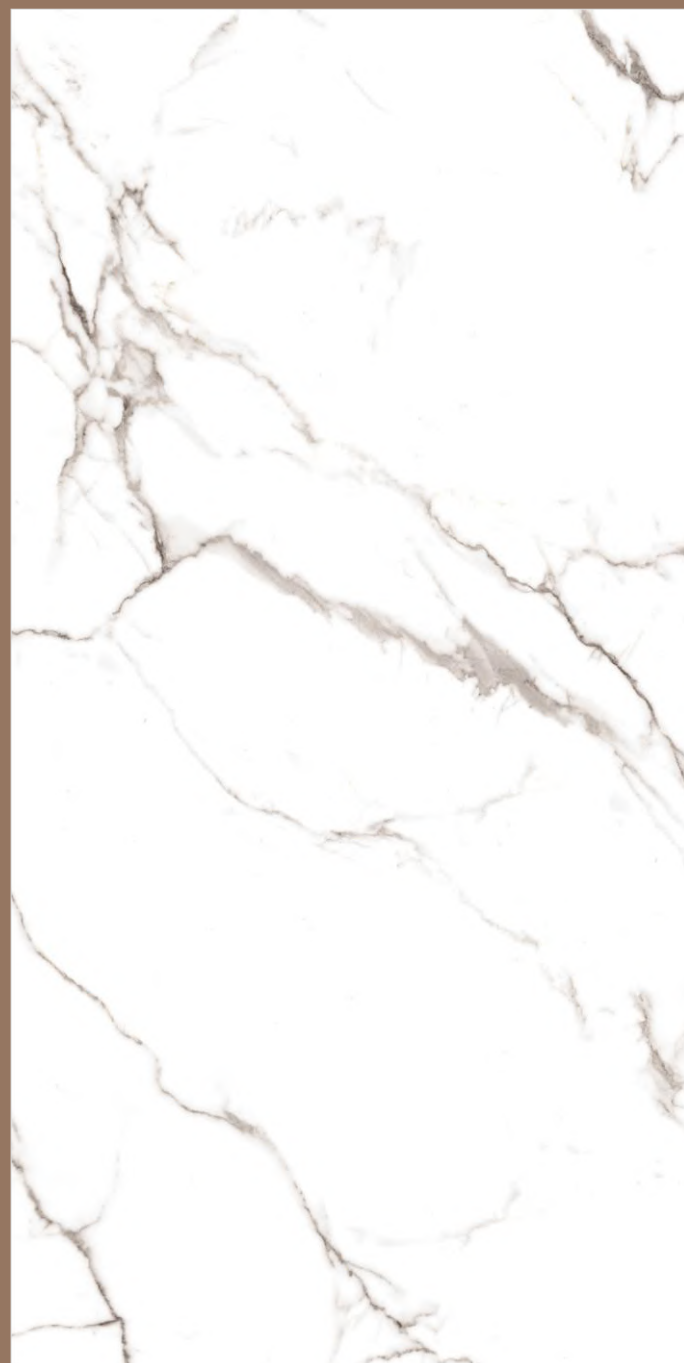

FOREST WHITE

Random
04

Finish
Polished

Size
600x1200 mm

Thickness
8.5 mm