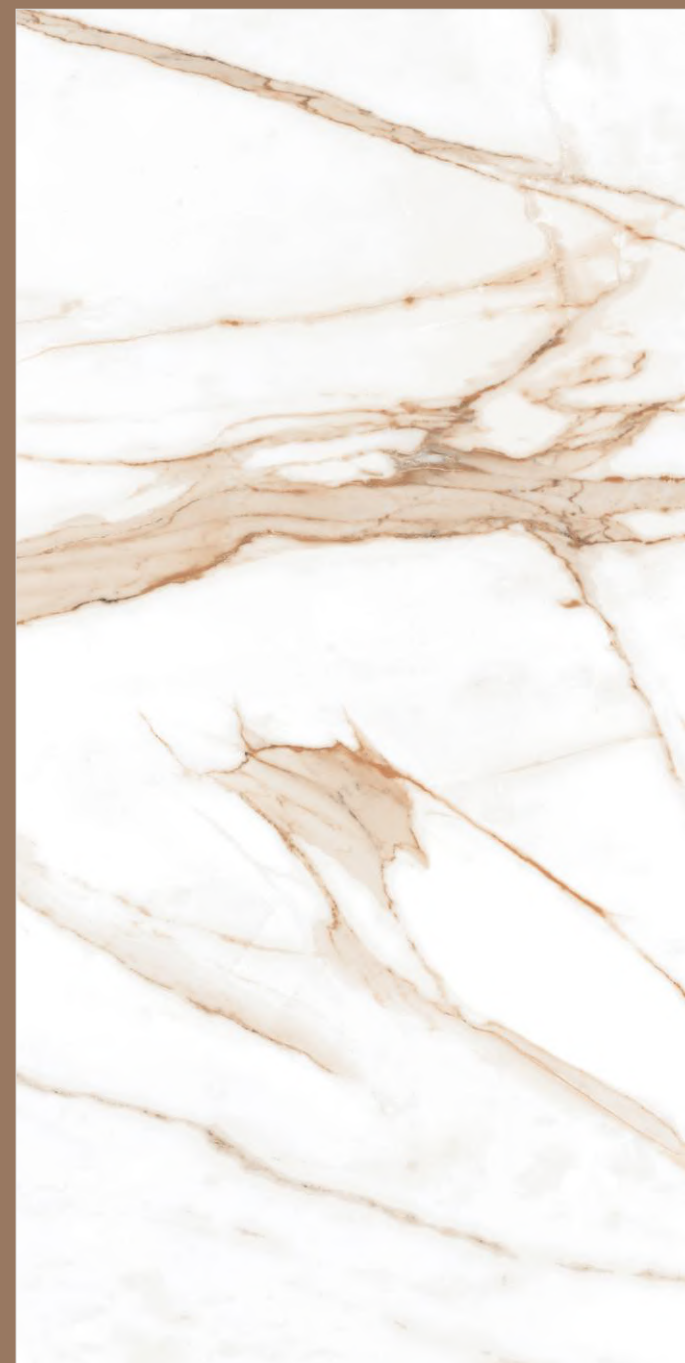

BORDUX WHITE

Random
04

Finish
Polished

Size
600x1200 mm

Thickness
8.5 mm