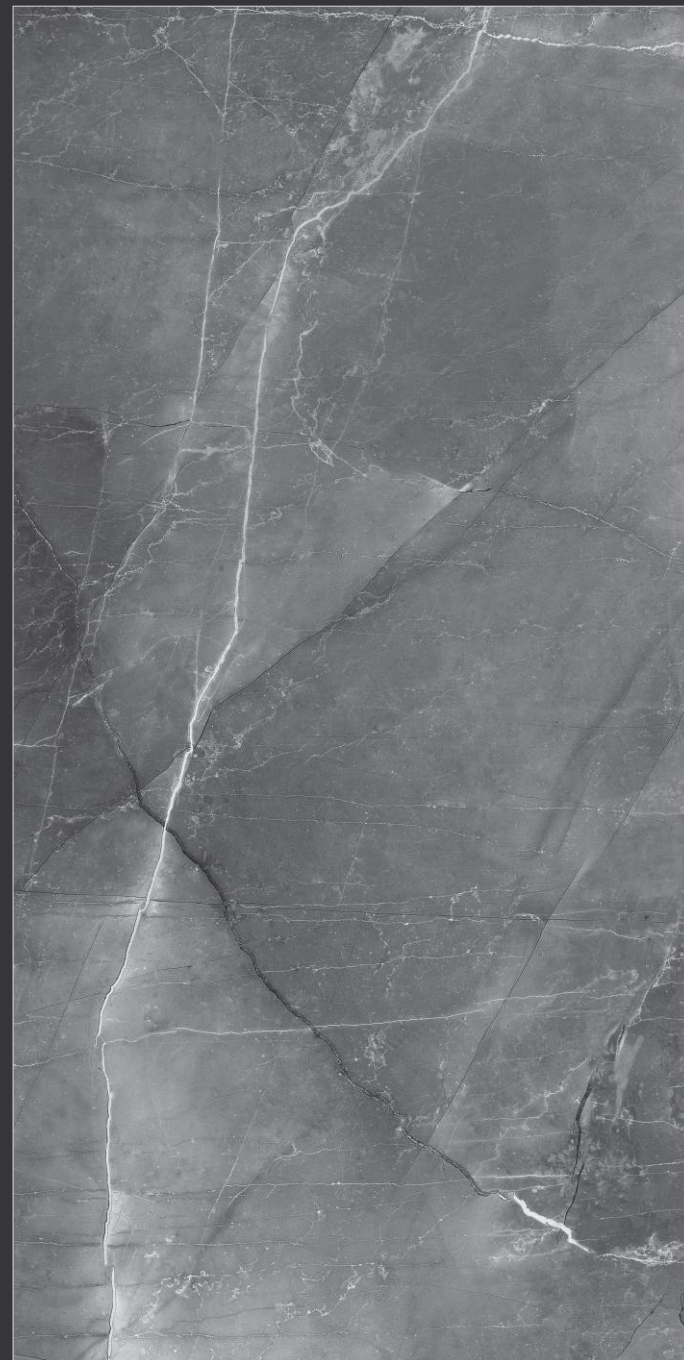

PULPIS GREY

Random
05

Finish
Polished

Size
600x1200 mm

Thickness
8.5 mm