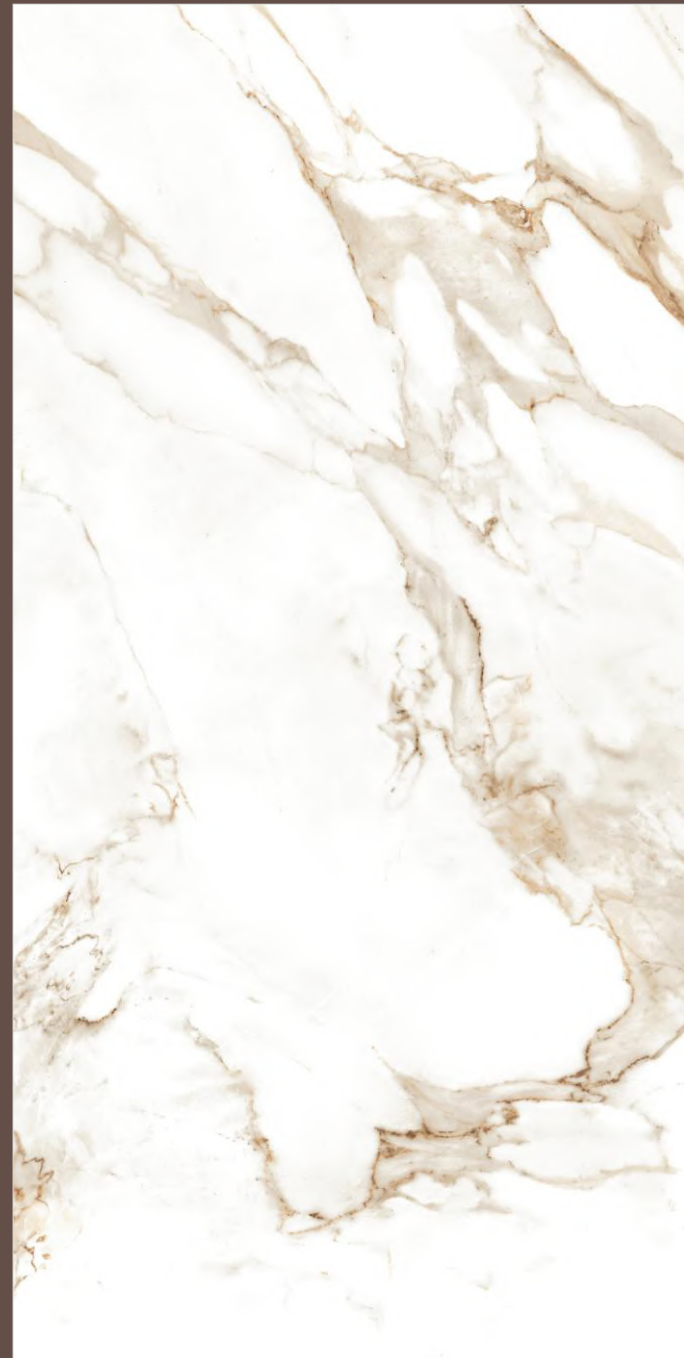

CALACUTTA CHERRY

Random
03

Finish
Polished

Size
600x1200 mm

Thickness
8.5 mm