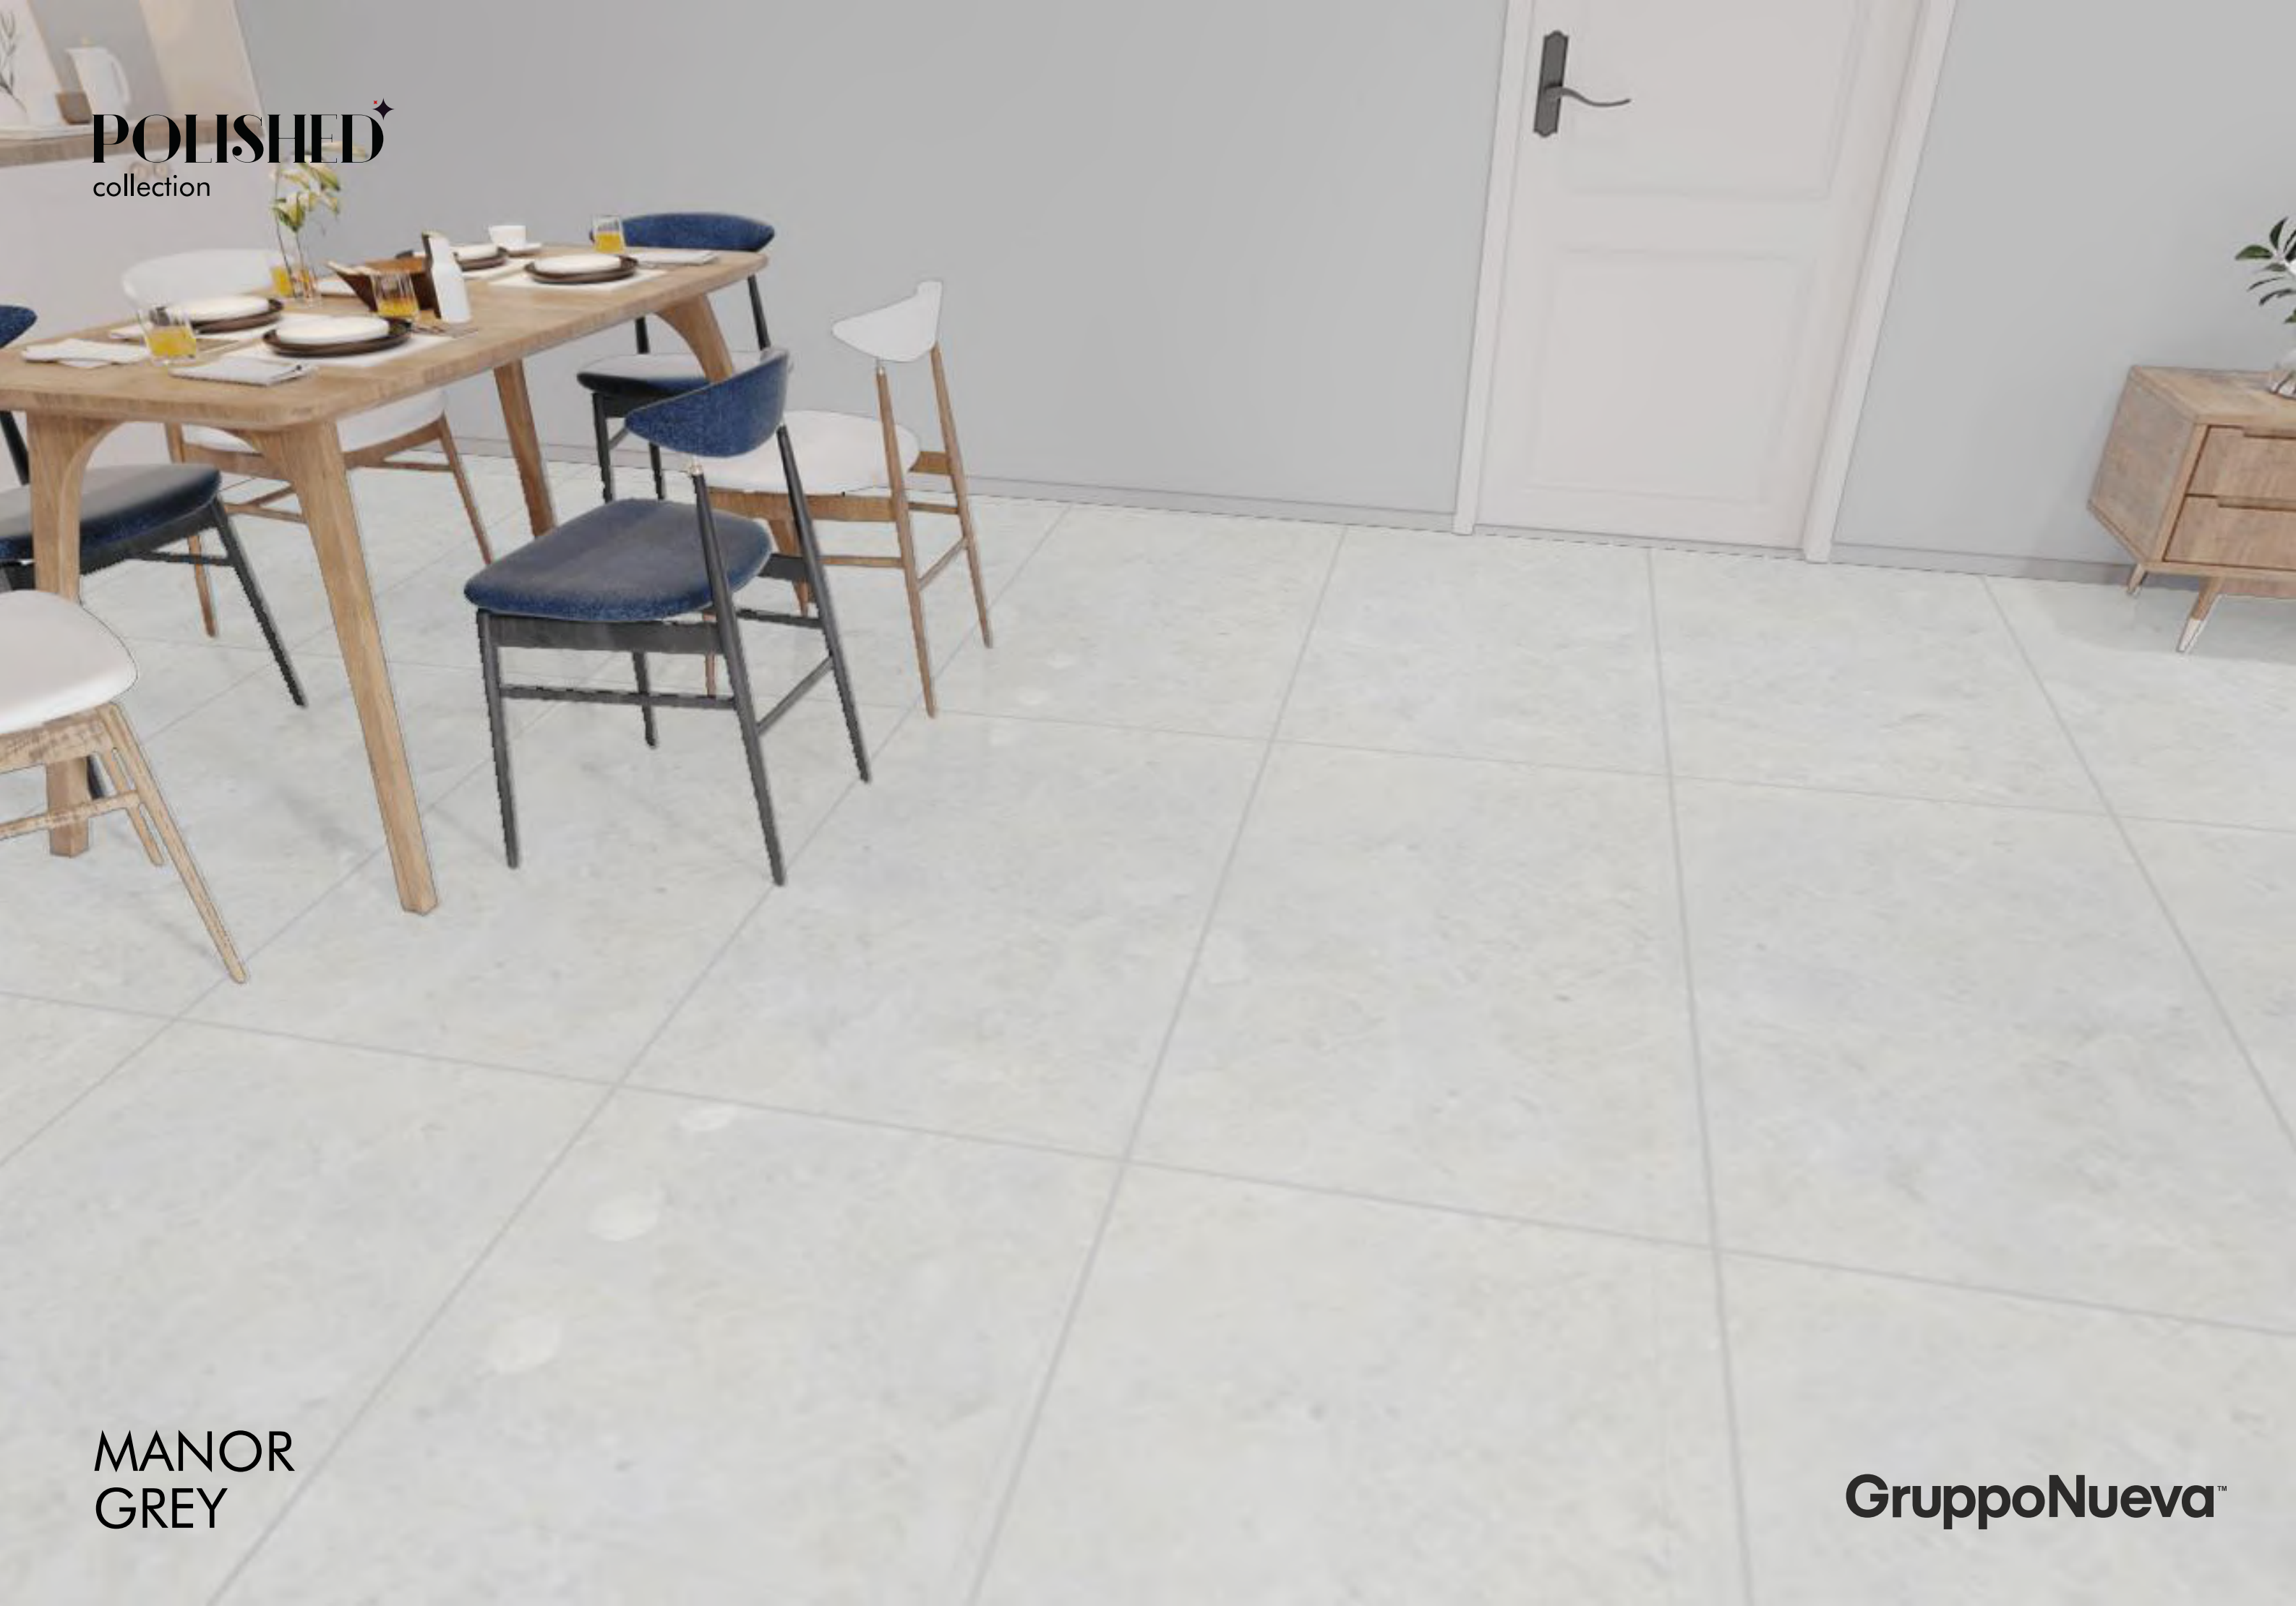

POLISHED
collection

MANOR
GREY

GruppoNueva™