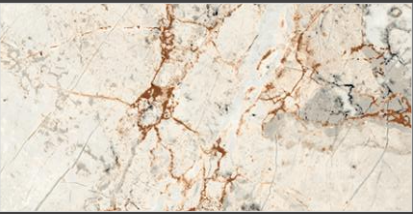

LUNA GOLD

Random
04

Finish
Polished

Size
600x1200 mm

Thickness
8.5 mm