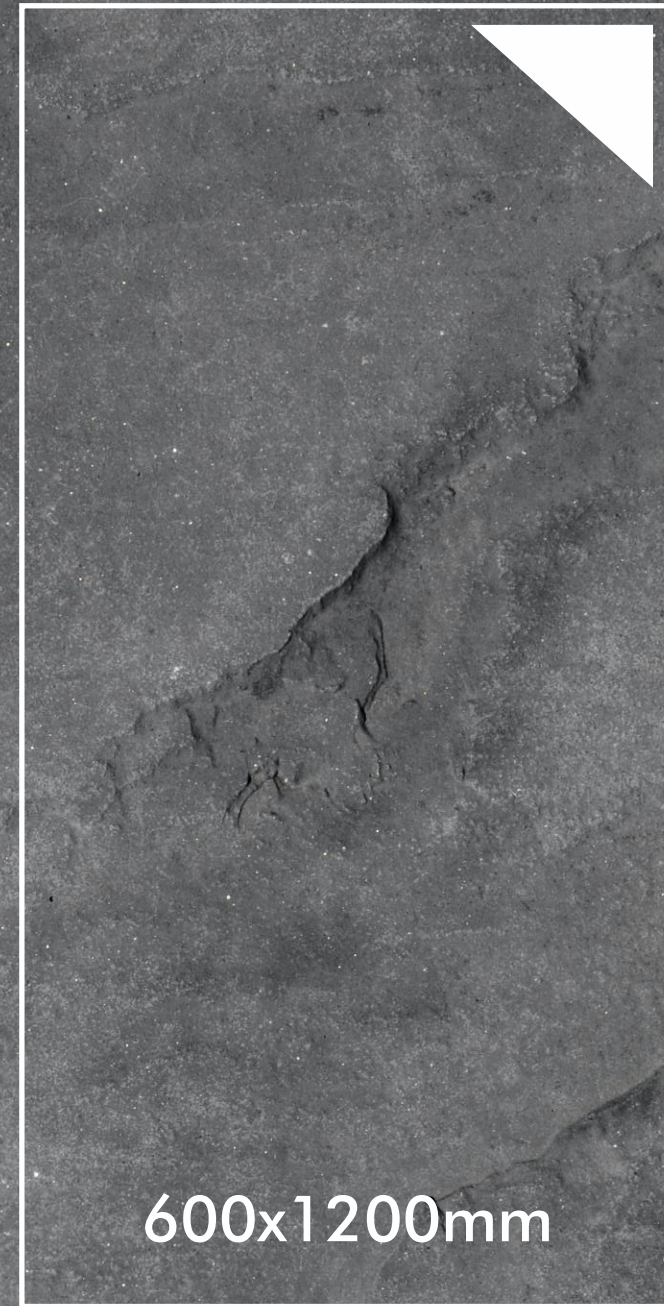

600x1200mm

Embarking on a journey of design excellence, our offerings transcend mere tiles—they are an embodiment of innovation and versatility. At our core lies a commitment to crafting tiles in the expansive 600x1200 size, available in an array of finishes that redefine sophistication. From the lustrous allure of polished surfaces to the captivating shine of High Gloss, the understated elegance of Matt, the uniqueness of Special Color, and the bold statement of super dark finishes, our collection resonates with diversity.