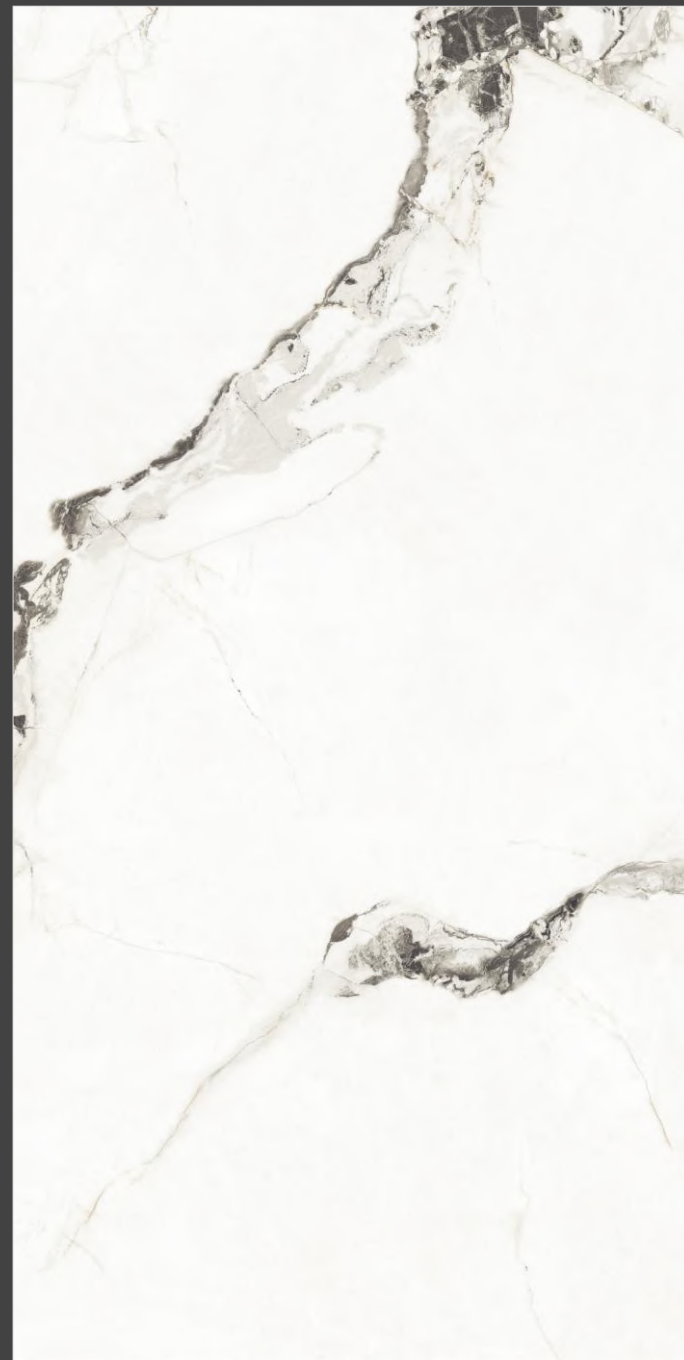

SNOW QUARTZ

Random
04

Finish
Polished

Size
600x1200 mm

Thickness
8.5 mm