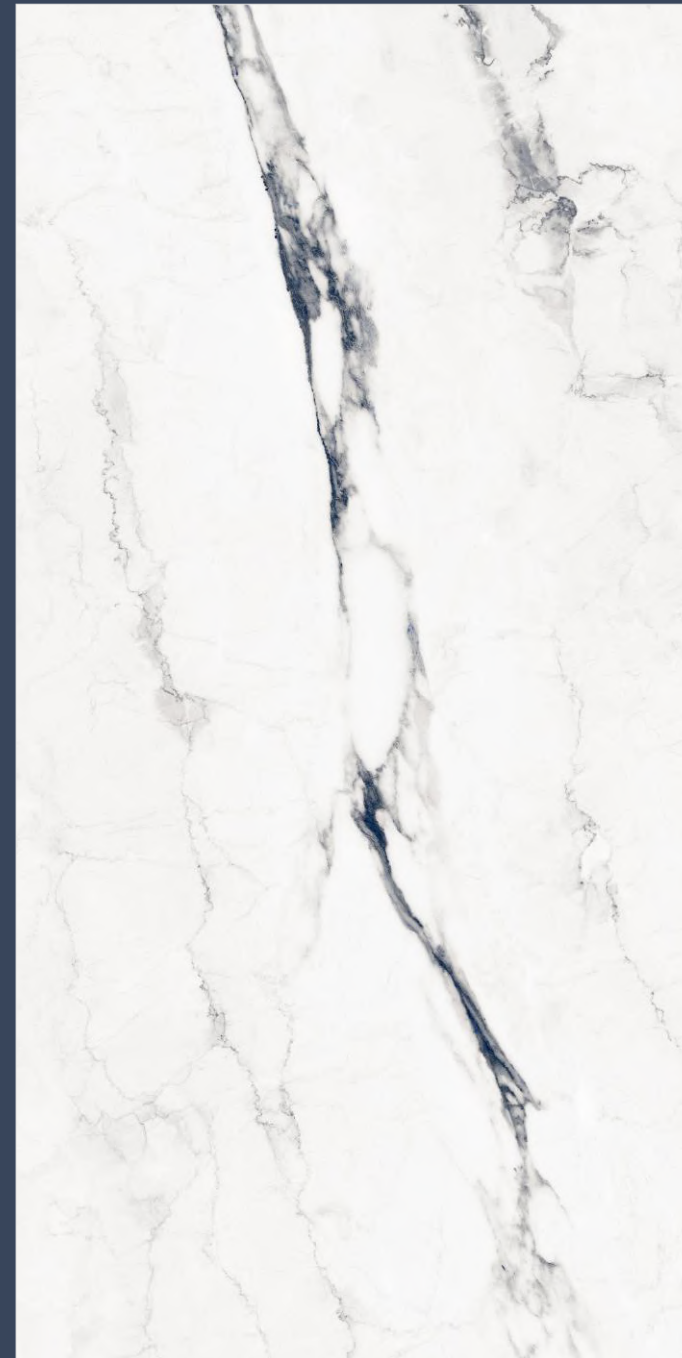

Random
06

Finish
Polished

Size
600x1200 mm

Thickness
8.5 mm