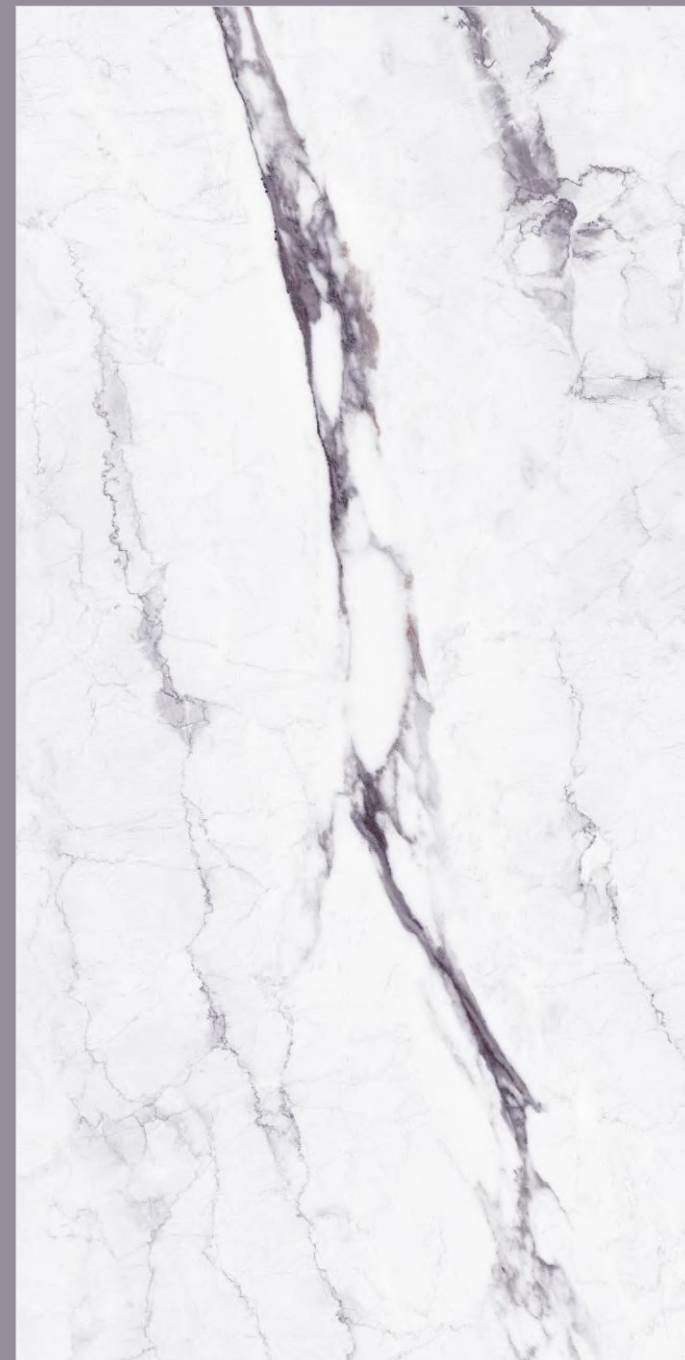

600x1200 mm

23085

Random  
06

Finish  
Polished

Size  
600x1200 mm

Thickness  
8.5 mm

**POLISHED**  
collection

23085