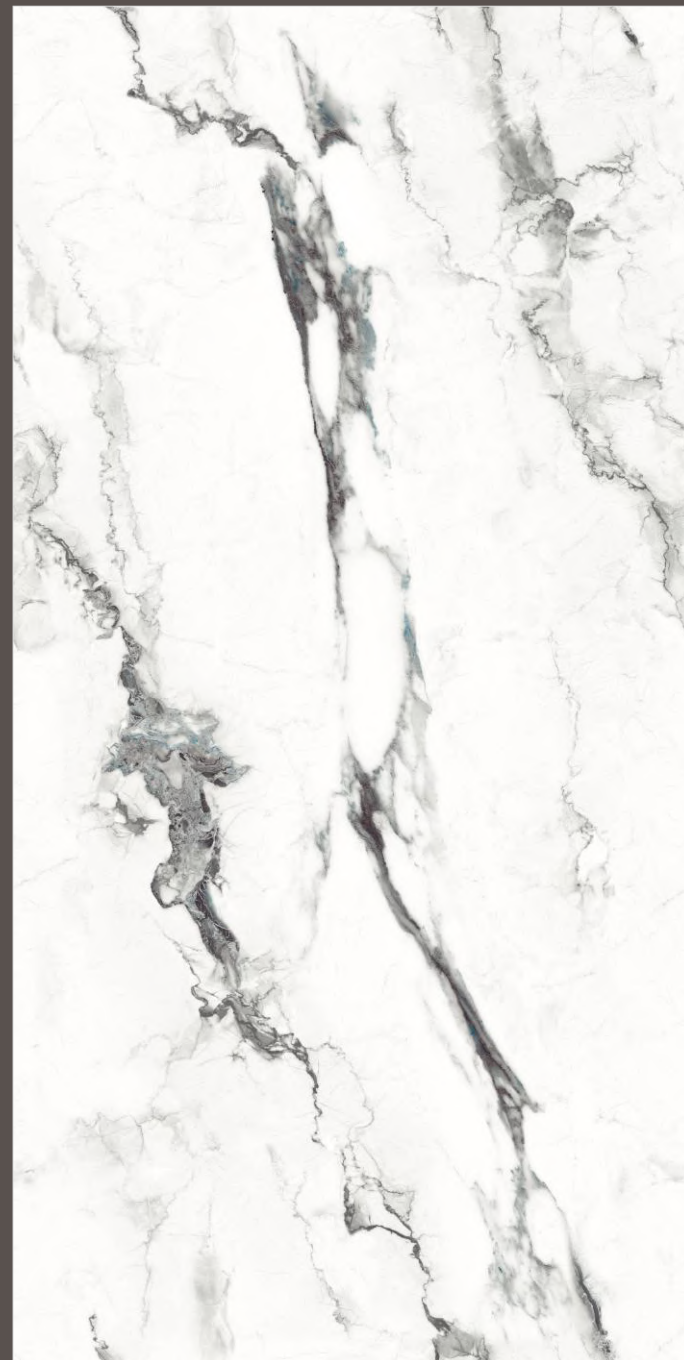

ARKLIGHT OCEAN

Random
04

Finish
Polished

Size
600x1200 mm

Thickness
8.5 mm