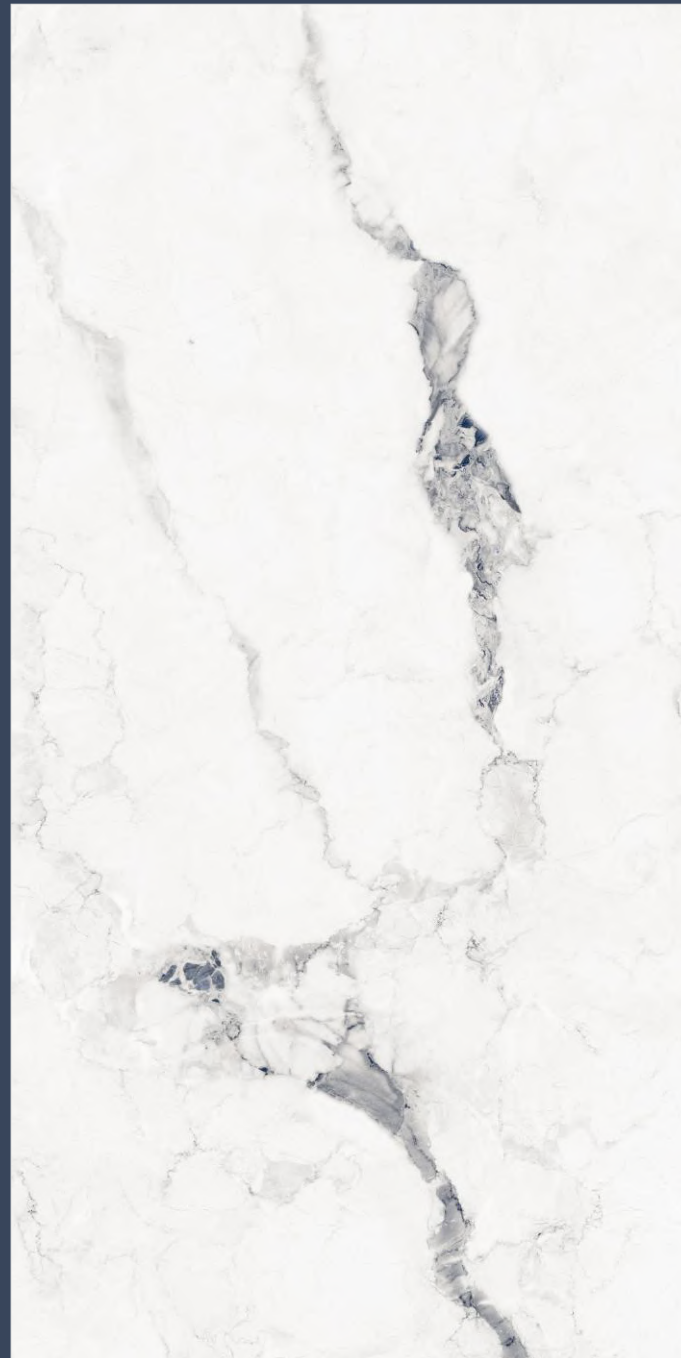

Random
06

Finish
Polished

Size
600x1200 mm

Thickness
8.5 mm