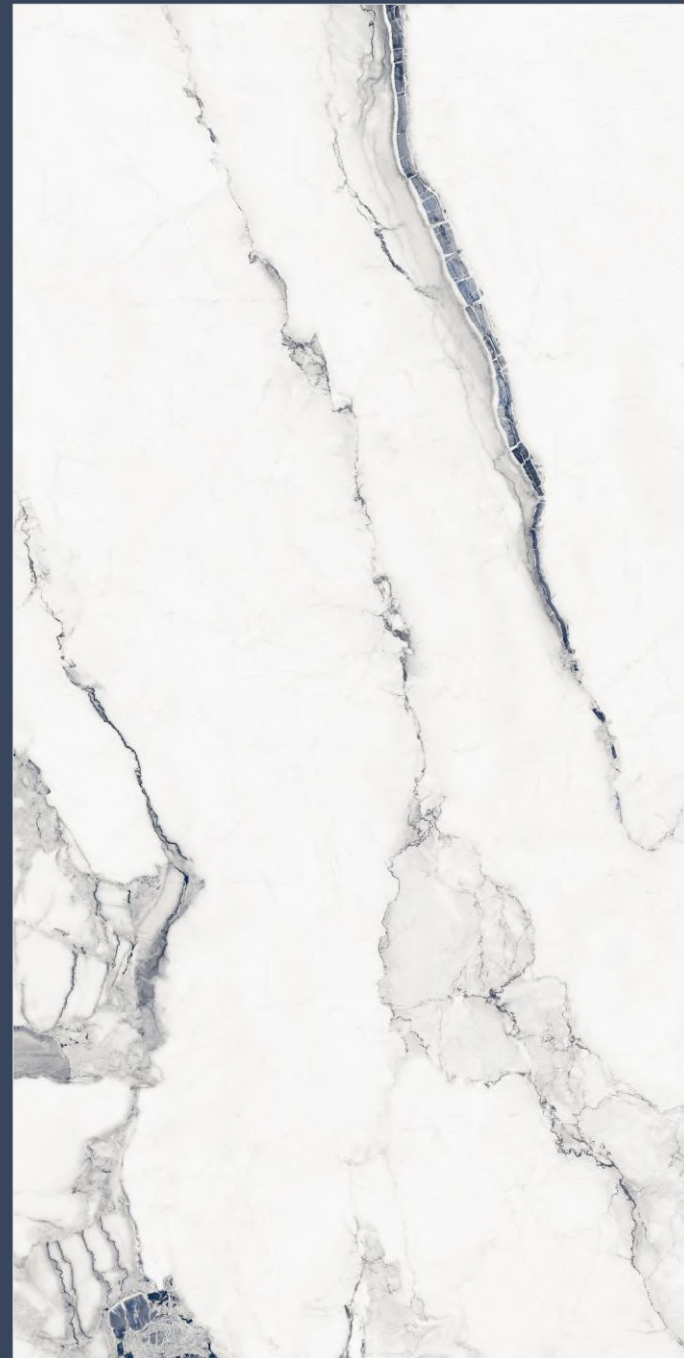

Random
06

Finish
Polished

Size
600x1200 mm

Thickness
8.5 mm