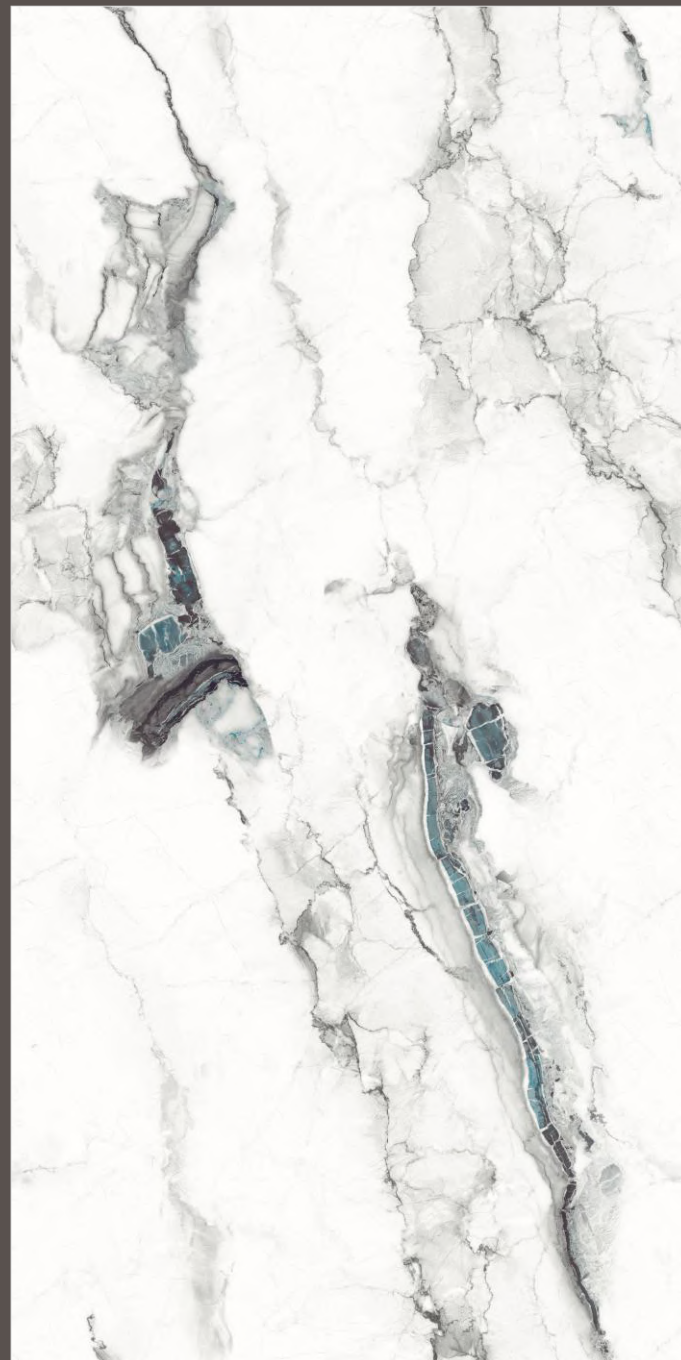

ARKLIGHT OCEAN

Random
04

Finish
Polished

Size
600x1200 mm

Thickness
8.5 mm