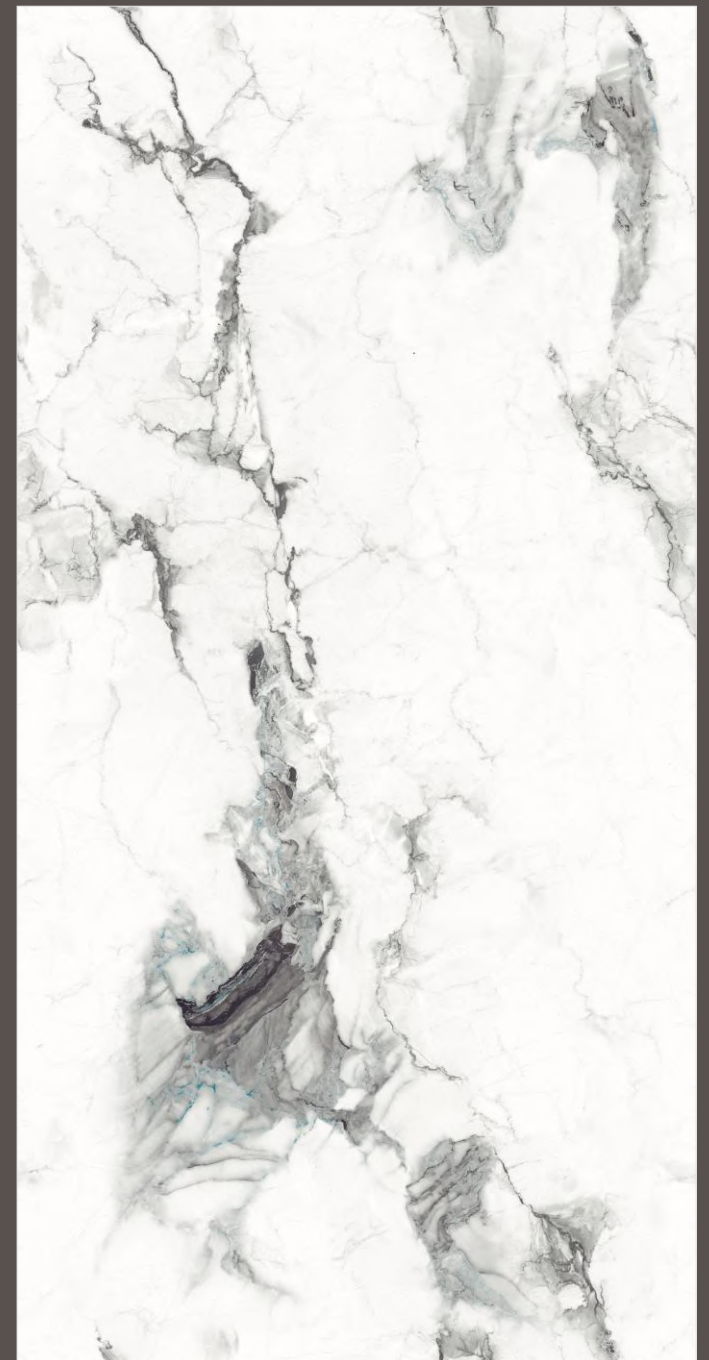

ARKLIGHT OCEAN

Random
04

Finish
Polished

Size
600x1200 mm

Thickness
8.5 mm