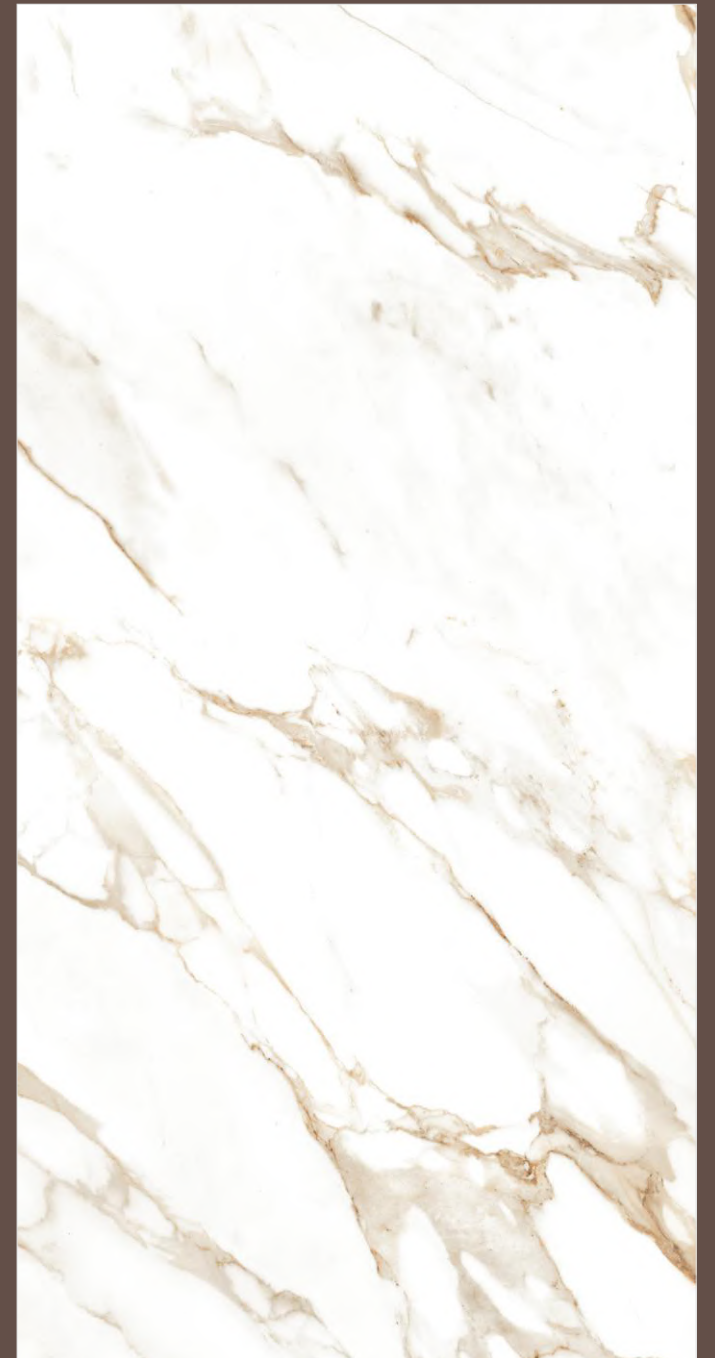

CALACUTTA CHERRY

Random
03

Finish
Polished

Size
600x1200 mm

Thickness
8.5 mm