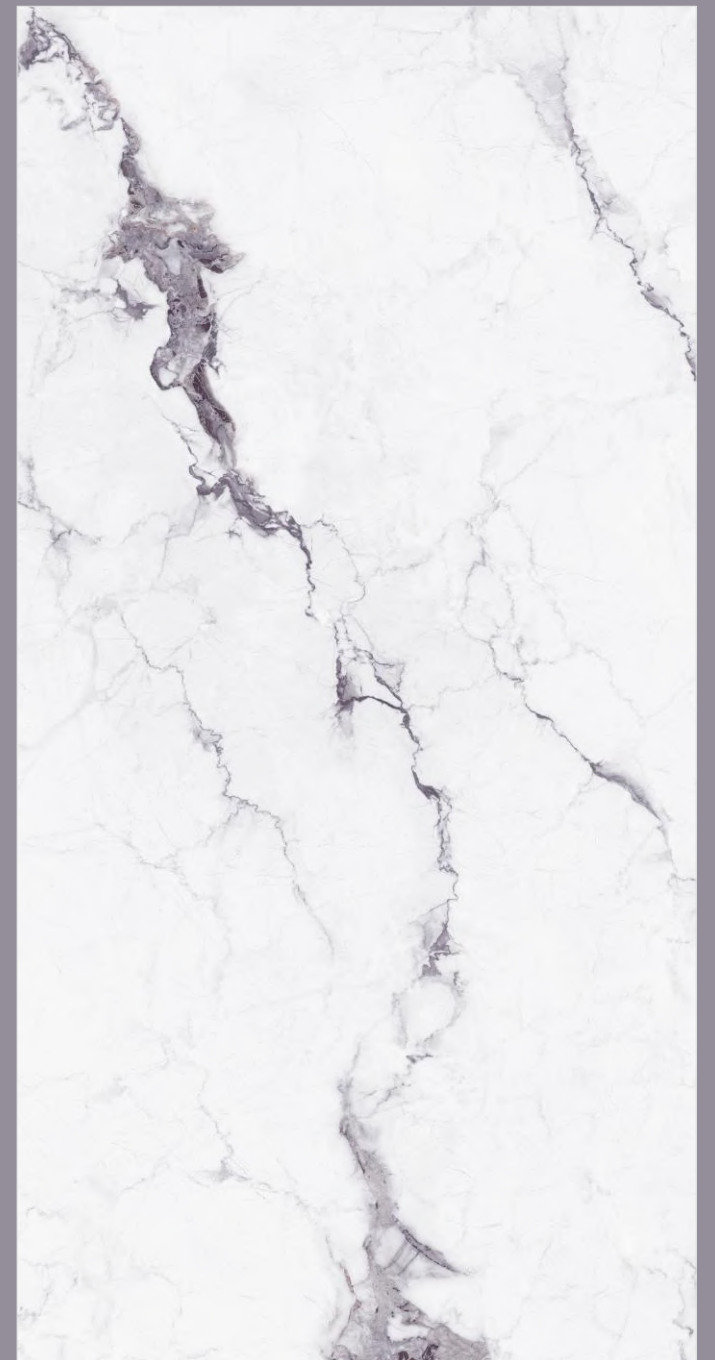

600x1200 mm

23085

Random  
06

Finish  
Polished

Size  
600x1200 mm

Thickness  
8.5 mm

**POLISHED**  
collection

23085