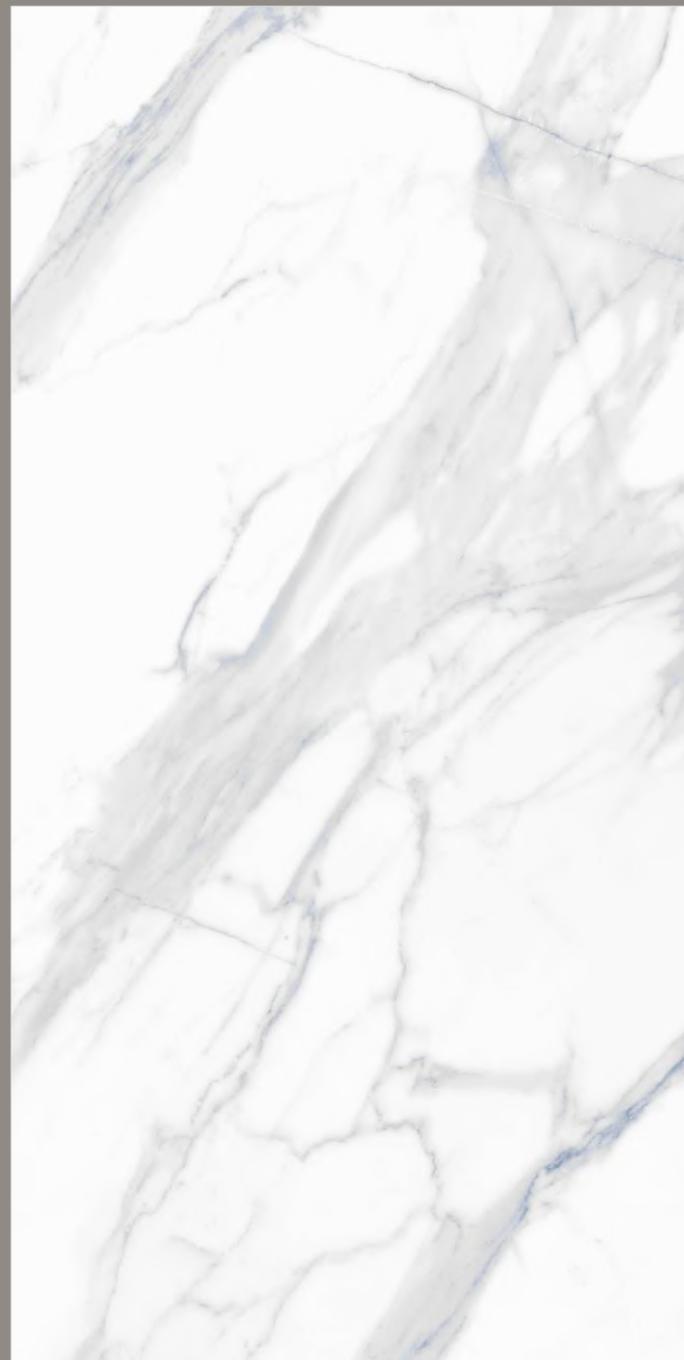

FLECTO ICE

Random
04

Finish
Polished

Size
600x1200 mm

Thickness
8.5 mm