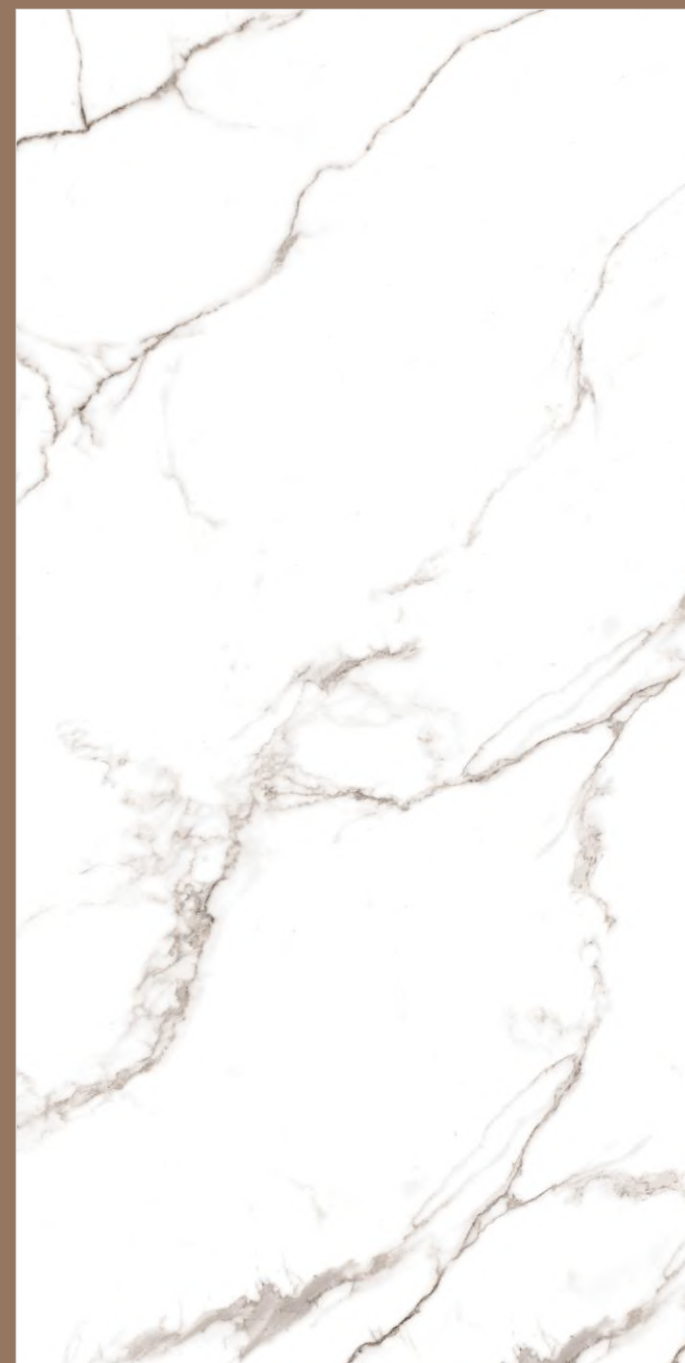

FOREST WHITE

Random
04

Finish
Polished

Size
600x1200 mm

Thickness
8.5 mm