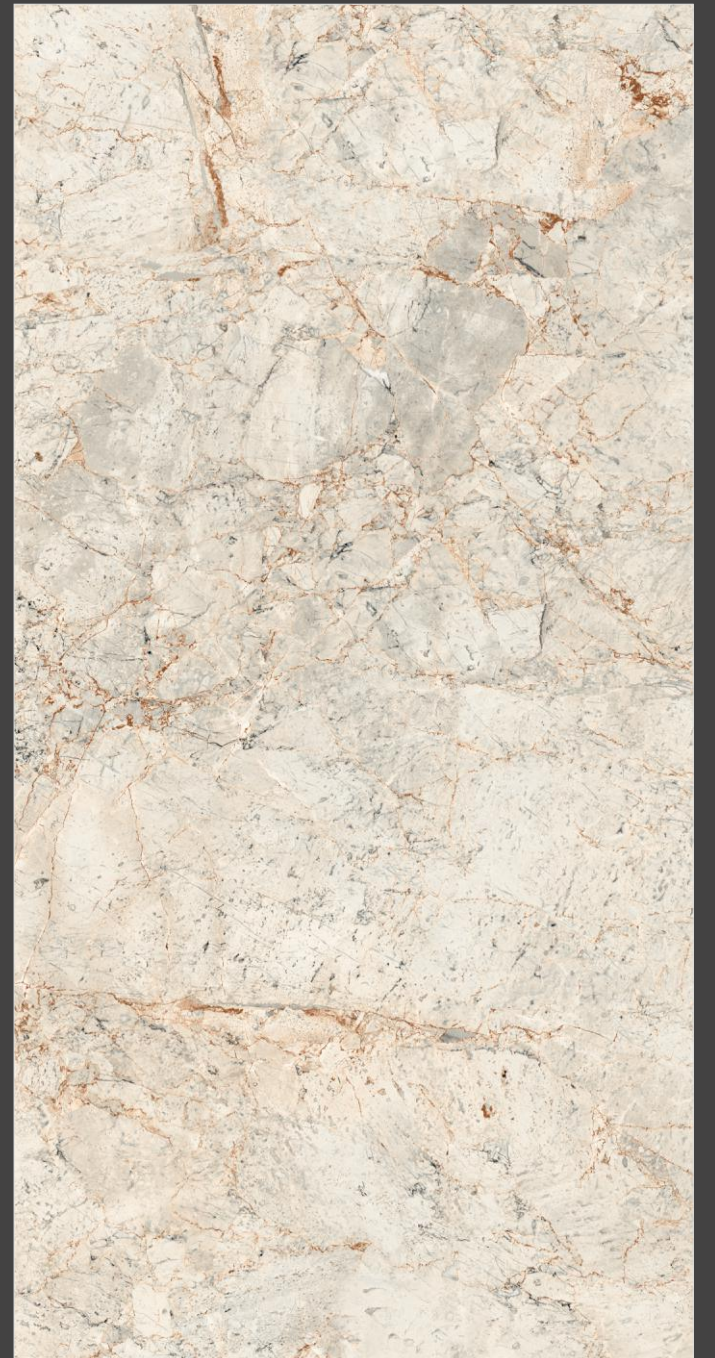

# LUNA GOLD

Random  
04

Finish  
Polished

Size  
600x1200 mm

Thickness  
8.5 mm

**POLISHED**  
collection

LUNA  
GOLD

**GruppoNueva™**