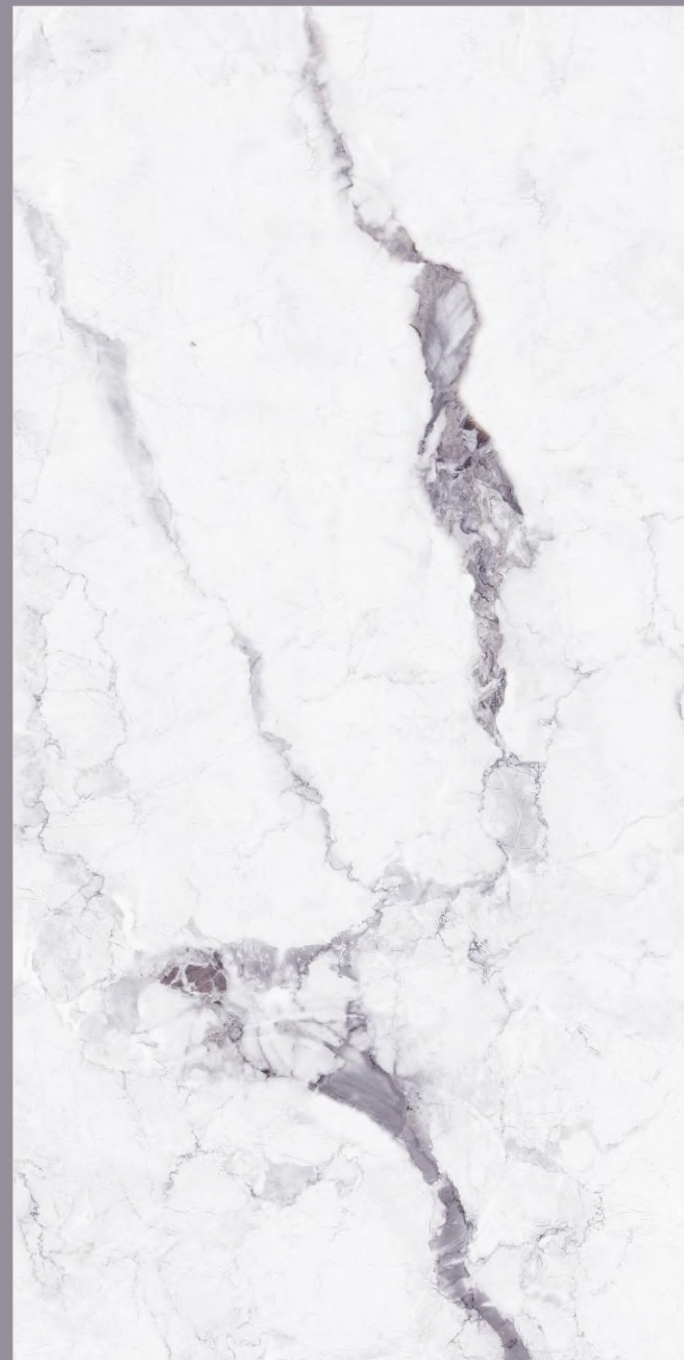

600x1200 mm

23085

Random  
06

Finish  
Polished

Size  
600x1200 mm

Thickness  
8.5 mm

**POLISHED**  
collection

23085