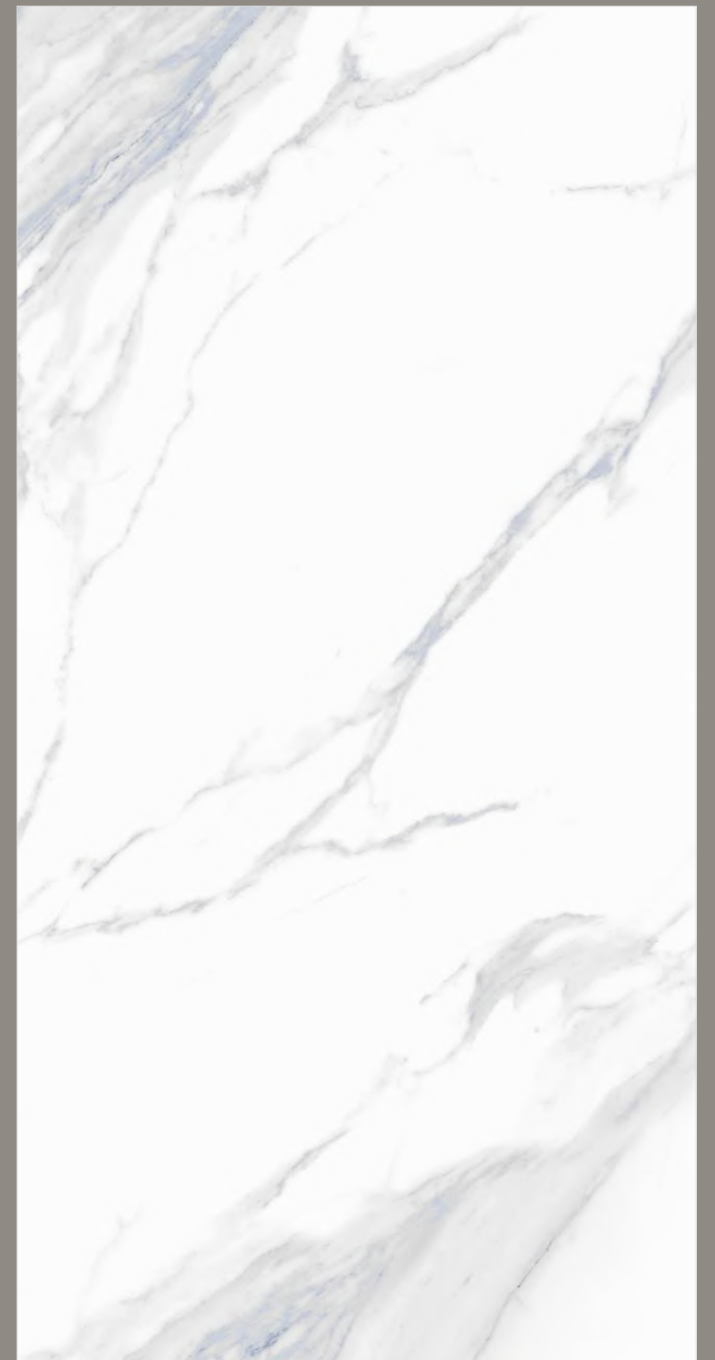

FLECTO ICE

Random
04

Finish
Polished

Size
600x1200 mm

Thickness
8.5 mm